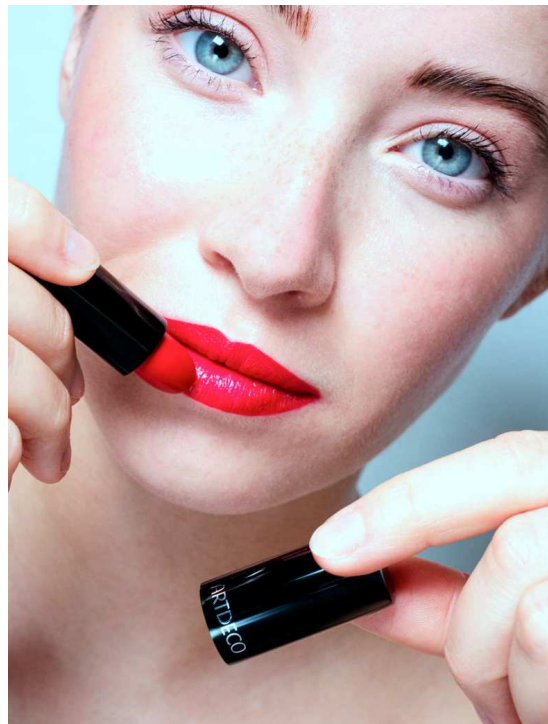

MARLENE B

HEIGHT:172 | BUST:80 | WAIST:63 | HIPS:89 | SHOES:39 | DRESS:34 | HAIR:BLONDE | EYES:BLUE

NO TOYS

MARLENE B

NO TOYS

MARLENE B

NO TOYS

MARLENE B