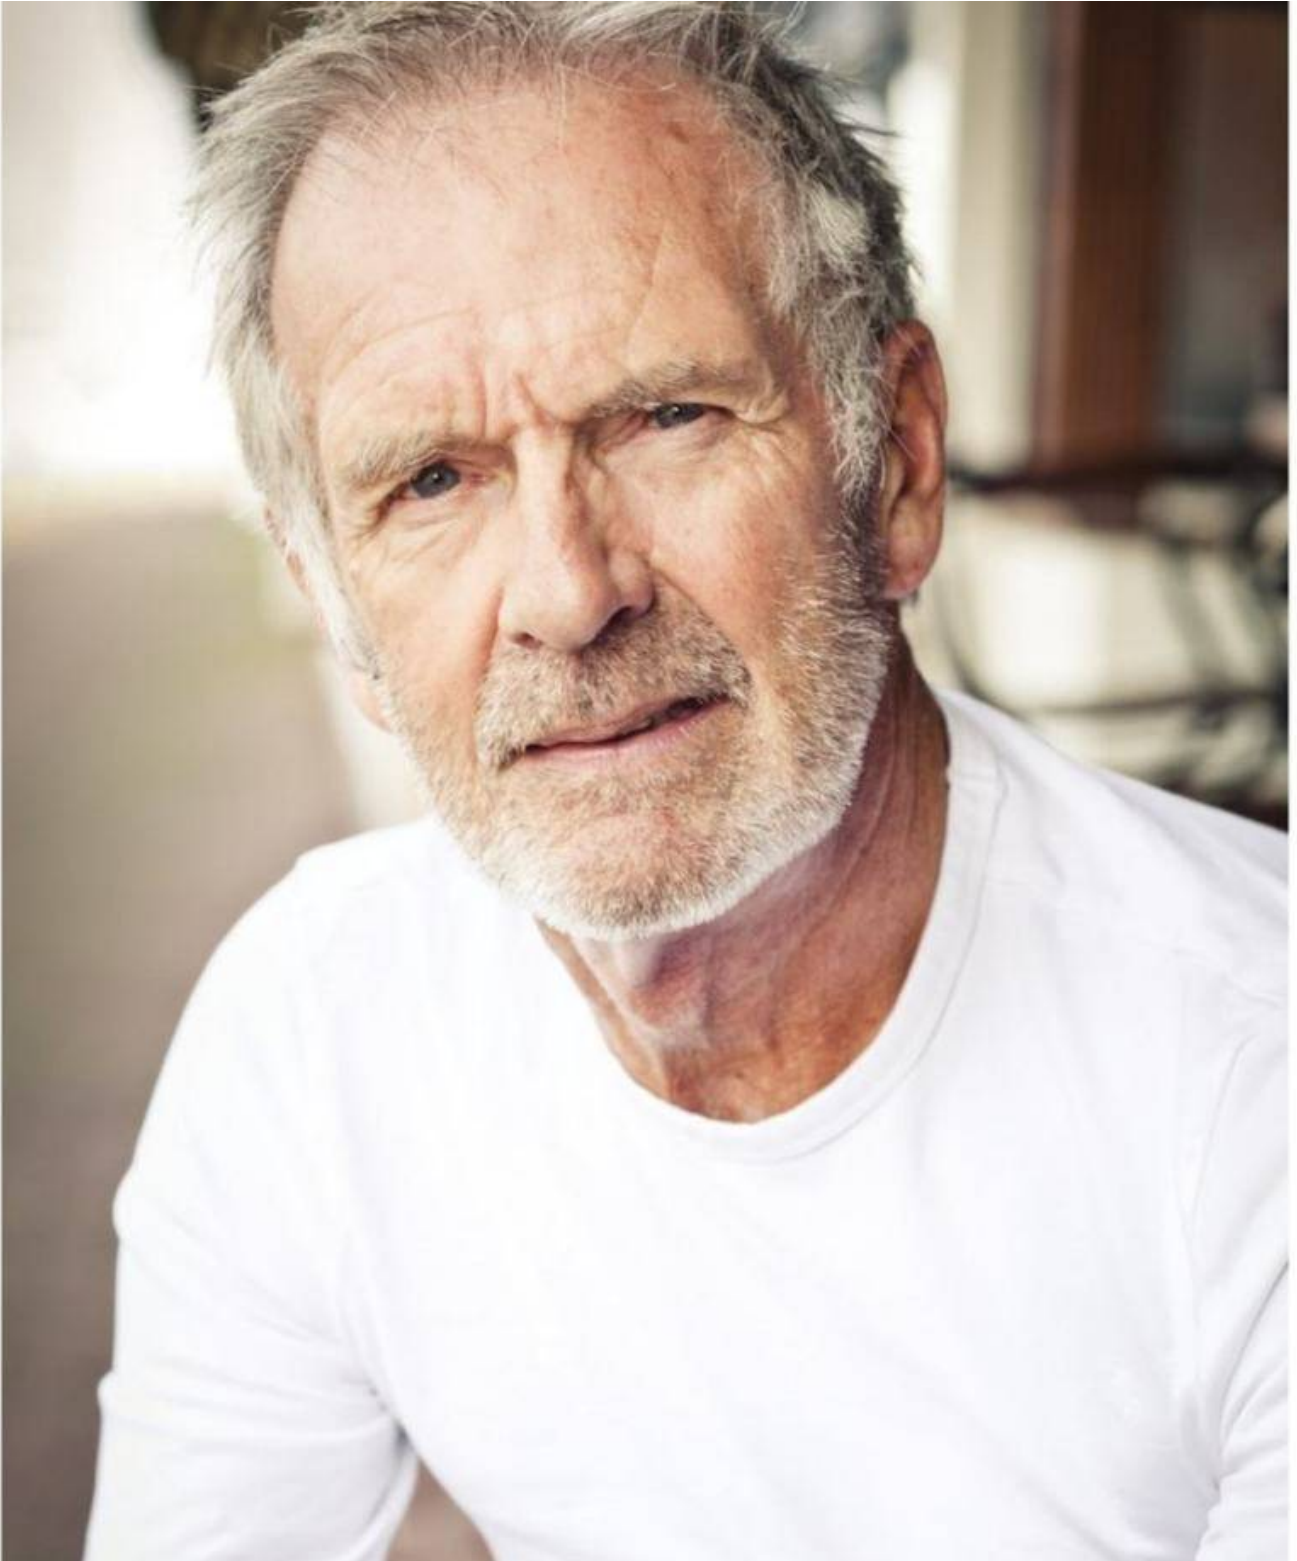

NO TOYS

TONY

HEIGHT: 175 | DRESS: 0 | BUST: 99 | WAIST: 88 | HIPS: 88 | SHOES: 42 | HAIR: GREY | EYES: BLUE

NO TOYS
MODELAGENCY
SCHWANENMARKT 12
40213 DÜSSELDORF
+49 211 32 21 00
www . notoys . de