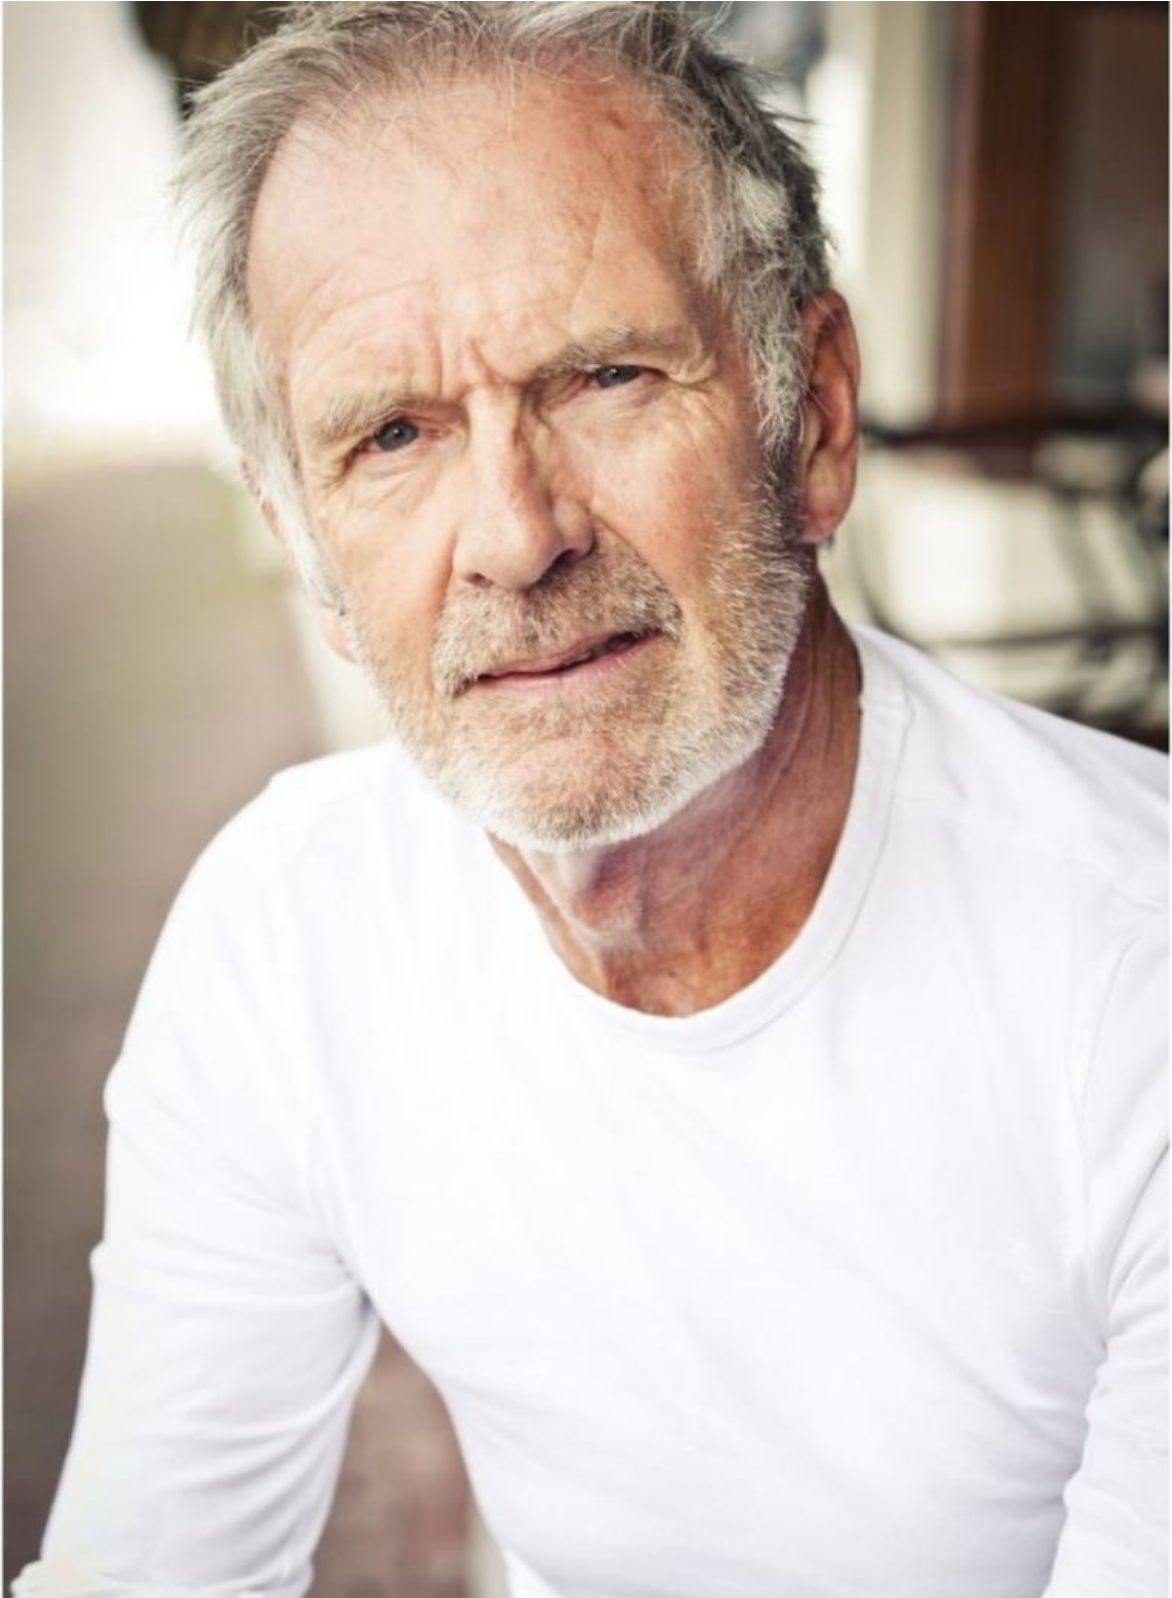

# TONY

HEIGHT 175 BUST 99 WAIST 88 HIPS 88 SHOES 42 SUIT 0 HAIR GREY EYES BLUE

NO TOYS

TONY

NO TOYS

# TONY

NO TOYS