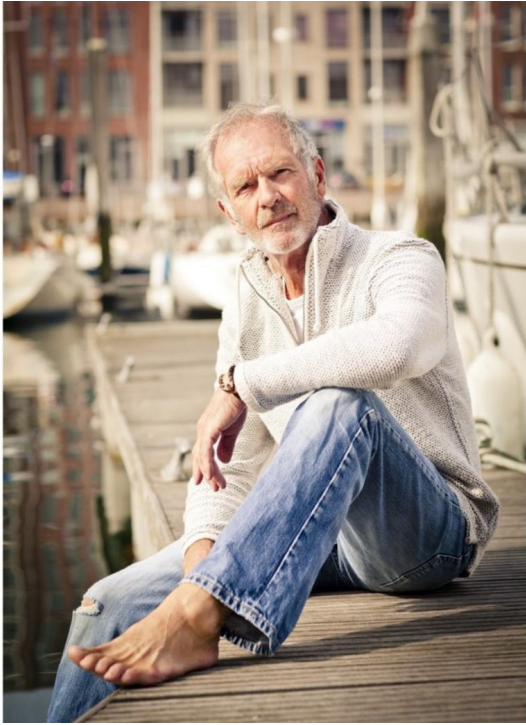

# TONY

HEIGHT 175 BUST 99 WAIST 88 HIPS 88 SHOES 42 SUIT 0 HAIR GREY EYES BLUE

NO TOYS

TONY

NO TOYS

# TONY

NO TOYS