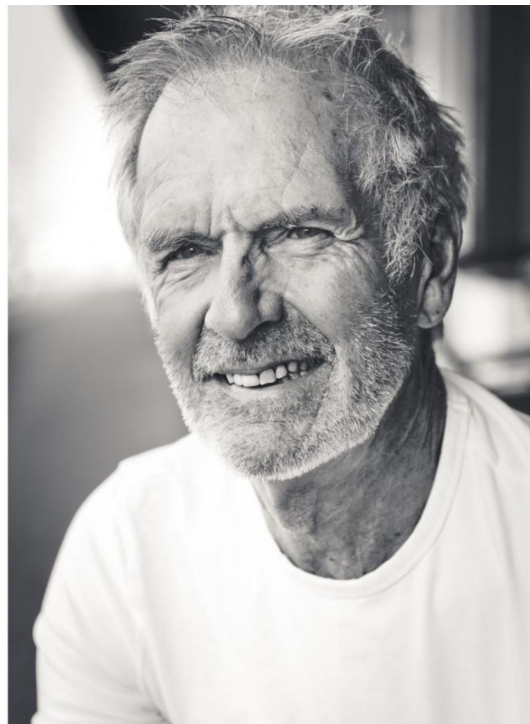

# TONY

HEIGHT 175 BUST 99 WAIST 88 HIPS 88 SHOES 42 SUIT 0 HAIR GREY EYES BLUE

NO TOYS

TONY

NO TOYS

# TONY

NO TOYS