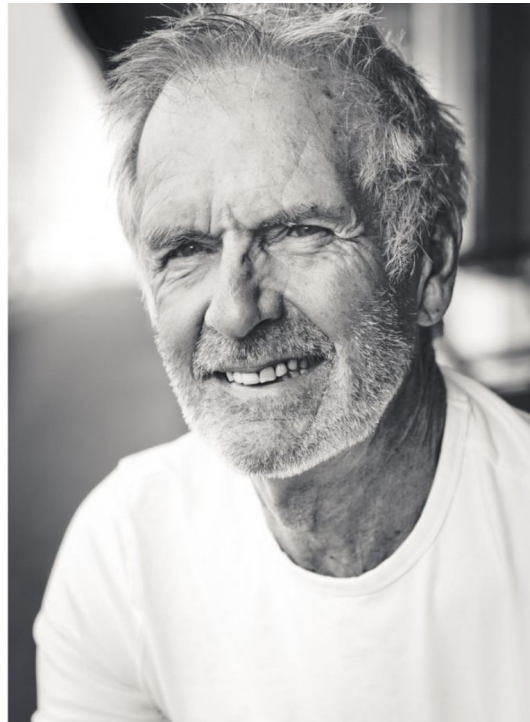

TONY

HEIGHT:175 | BUST:99 | WAIST:88 | HIPS:88 | SHOES:42 | SUIT:0 | HAIR:GREY | EYES:BLUE

NO TOYS

TONY

NO TOYS

TONY

NO TOYS