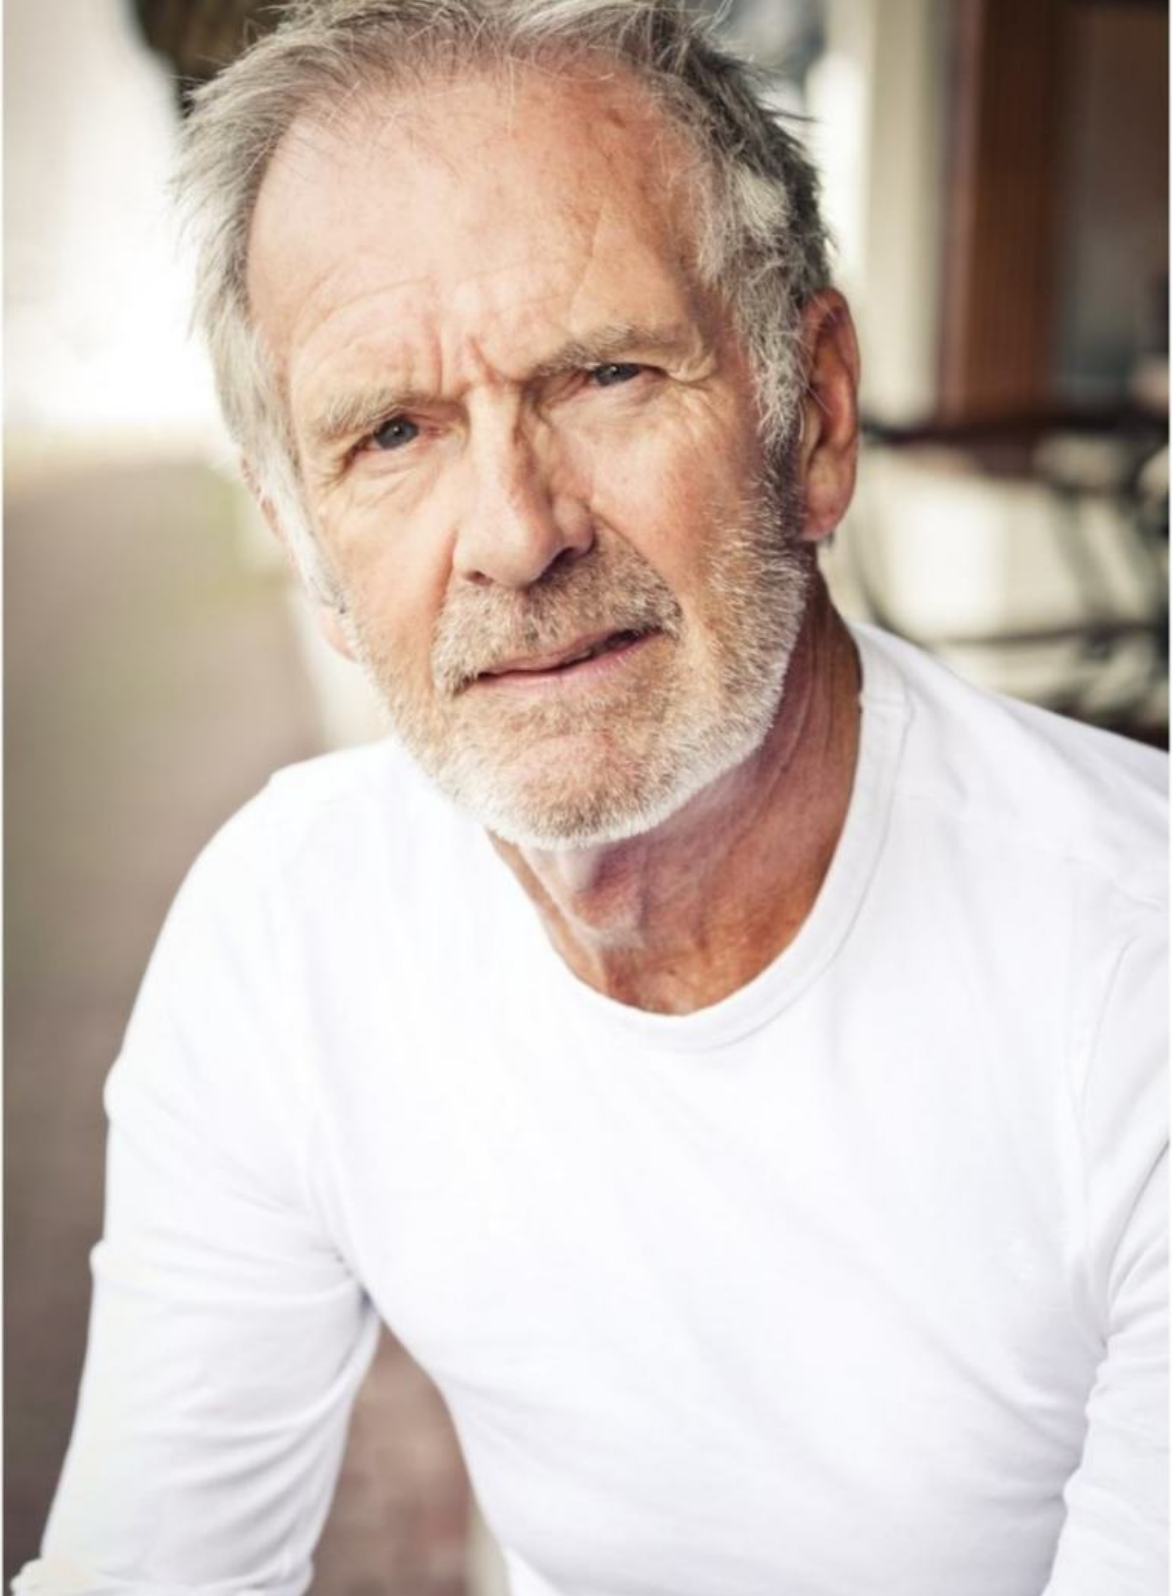

TONY

HEIGHT:175 | BUST:99 | WAIST:88 | HIPS:88 | SHOES:42 | SUIT:0 | HAIR:GREY | EYES:BLUE

NO TOYS

TONY

NO TOYS

TONY

NO TOYS