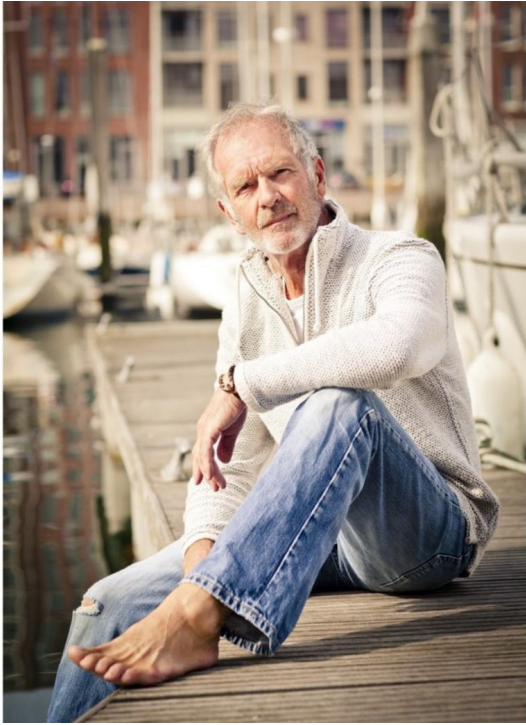

TONY

HEIGHT:175 | BUST:99 | WAIST:88 | HIPS:88 | SHOES:42 | SUIT:0 | HAIR:GREY | EYES:BLUE

NO TOYS

TONY

NO TOYS

TONY

NO TOYS