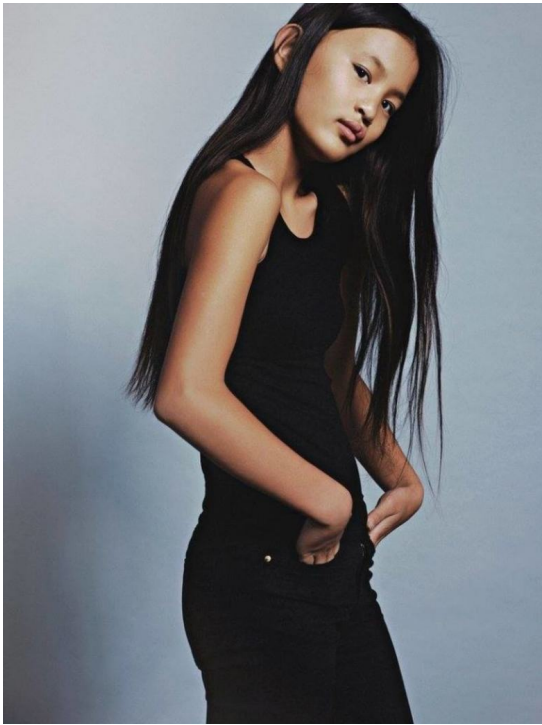

TANI

NO TOYS