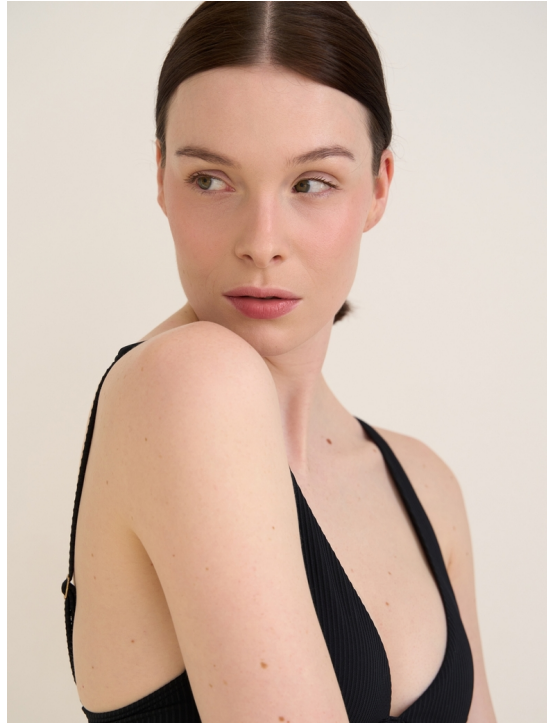

CHRISTINA KRUMBACH

NO TOYS