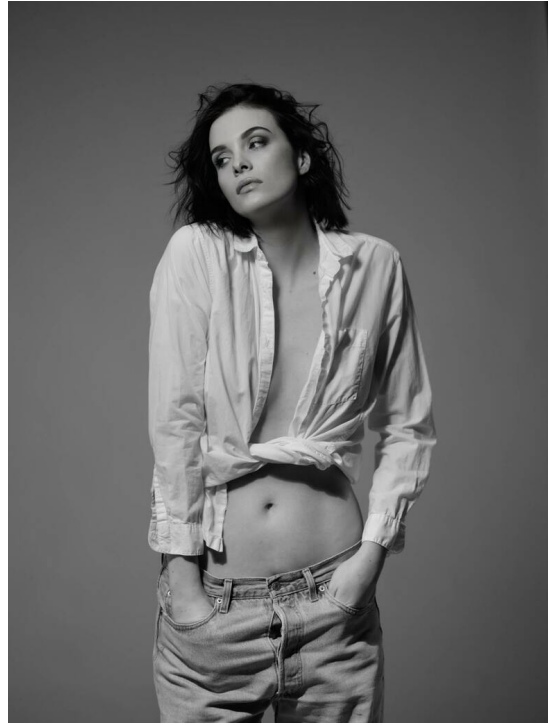

CHRISTINA KRUMBACH

HEIGHT:178 | BUST:83 | WAIST:62 | HIPS:91 | SHOES:41 | DRESS:36 | HAIR:BROWN | EYES:GREEN

NO TOYS

CHRISTINA KRUMBACH

NO TOYS

CHRISTINA KRUMBACH

NO TOYS

CHRISTINA KRUMBACH