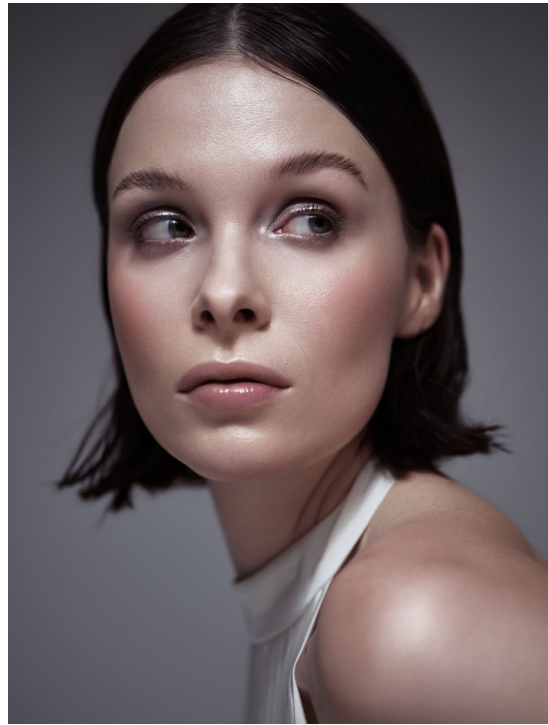

CHRISTINA KRUMBACH

NO TOYS