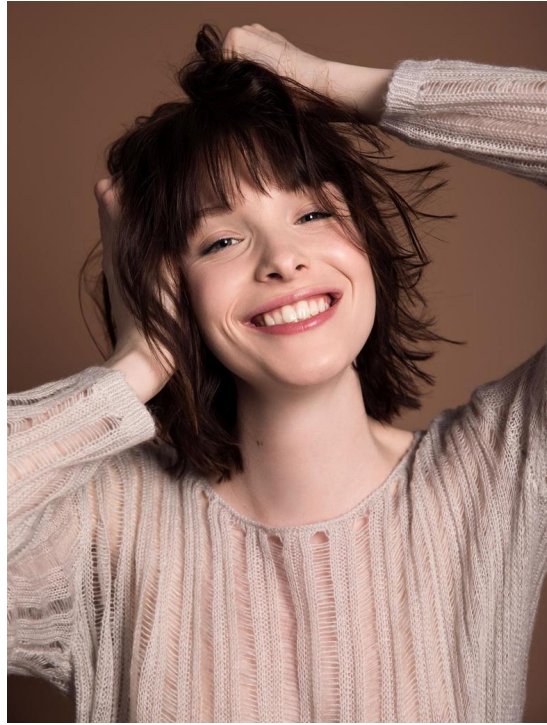

CHRISTINA KRUMBACH

NO TOYS