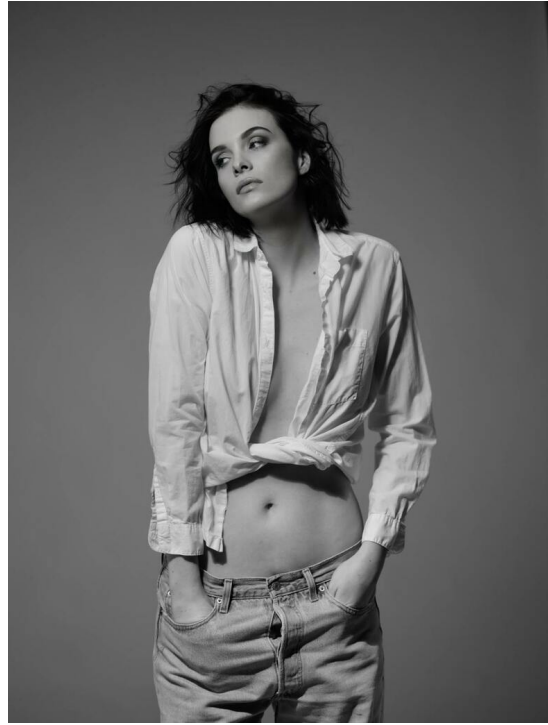

CHRISTINA KRUMBACH

HEIGHT 178 BUST 83 WAIST 62 HIPS 91 SHOES 41 DRESS 36 HAIR BROWN EYES GREEN

NO TOYS

CHRISTINA KRUMBACH

NO TOYS

CHRISTINA KRUMBACH

NO TOYS

CHRISTINA KRUMBACH