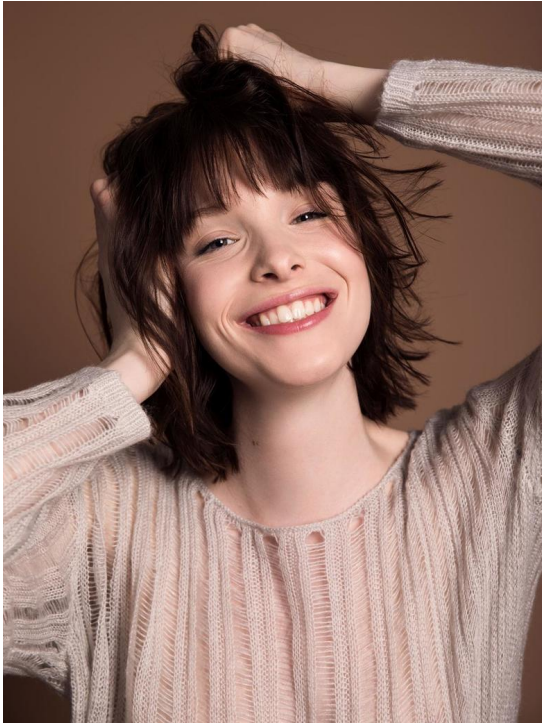

CHRISTINA KRUMBACH

NO TOYS