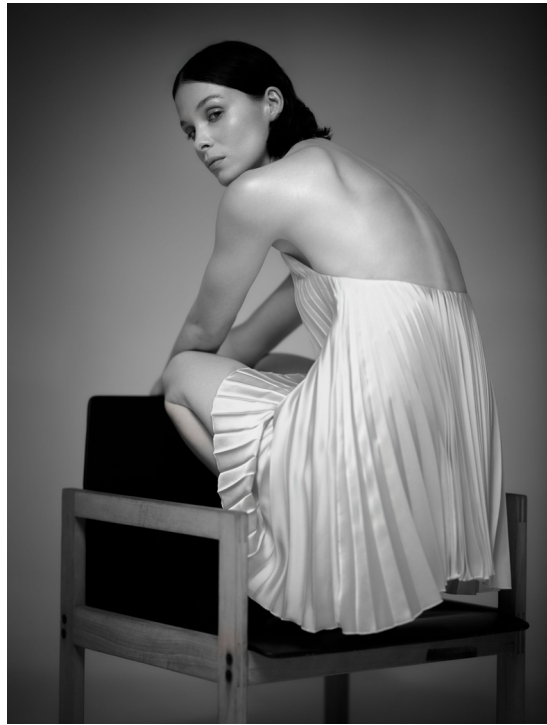

CHRISTINA KRUMBACH

NO TOYS