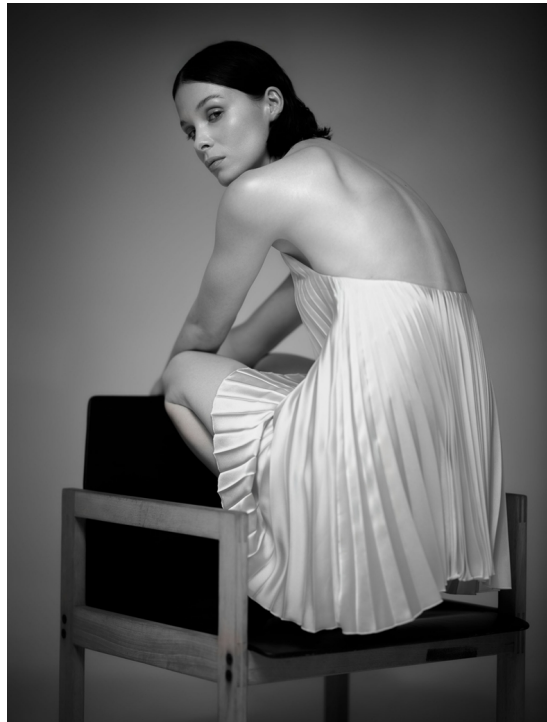

CHRISTINA KRUMBACH

NO TOYS