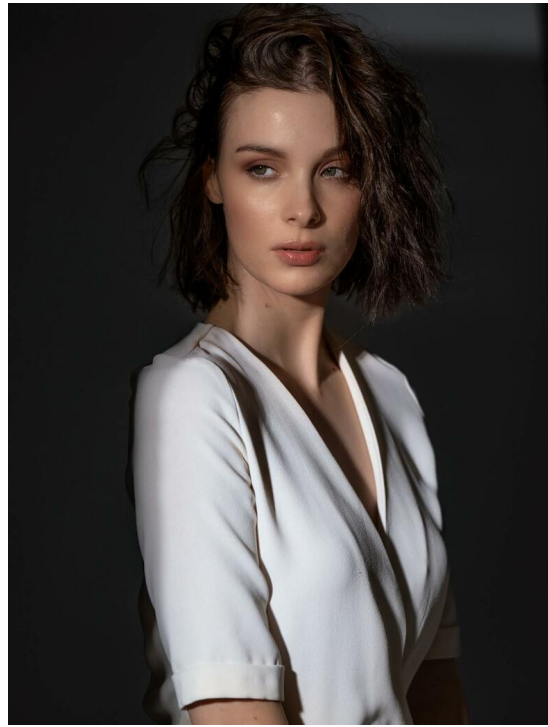

CHRISTINA KRUMBACH

HEIGHT:178 | BUST:83 | WAIST:62 | HIPS:91 | SHOES:41 | DRESS:36 | HAIR:BROWN | EYES:GREEN

NO TOYS

CHRISTINA KRUMBACH

NO TOYS

CHRISTINA KRUMBACH

NO TOYS

CHRISTINA KRUMBACH