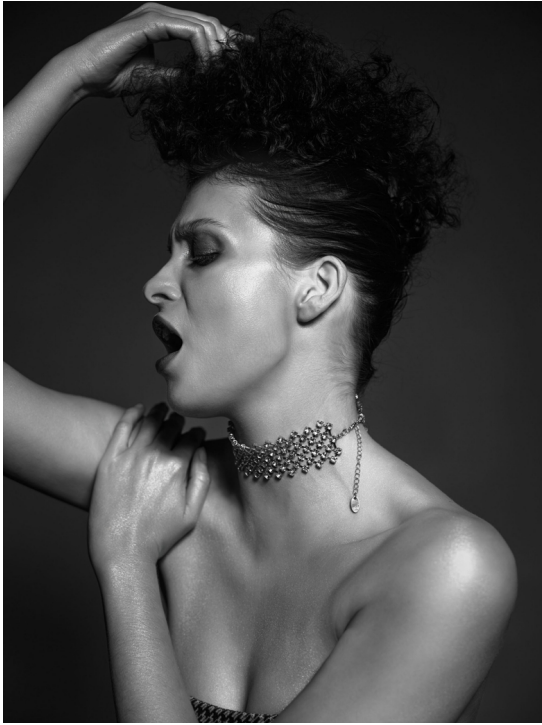

CHRISTINA KRUMBACH

NO TOYS