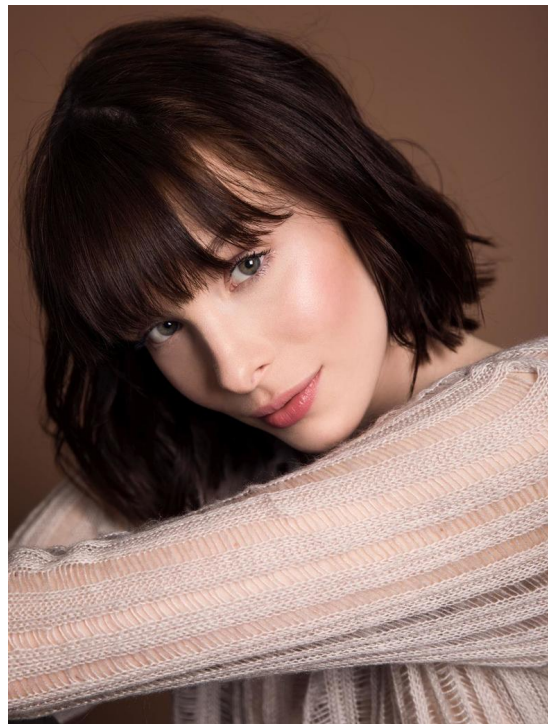

CHRISTINA KRUMBACH

NO TOYS