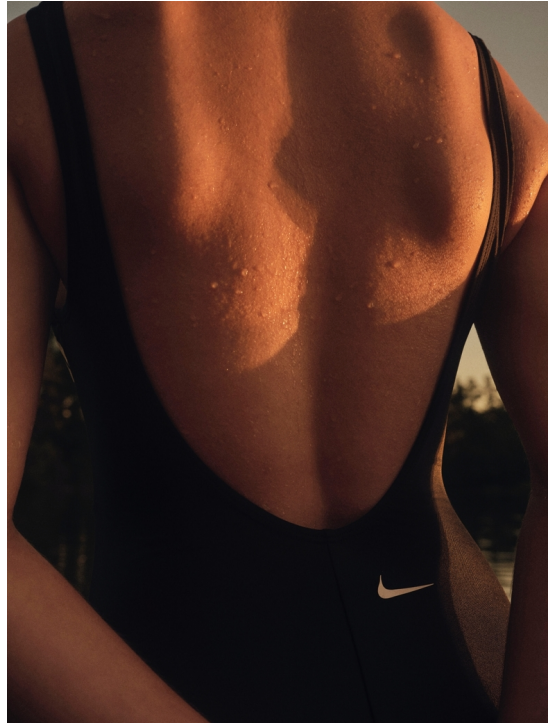

CHARLOTTE

HEIGHT 176 BUST 84 WAIST 63 HIPS 96 SHOES 38 DRESS 36 HAIR BROWN EYES GREEN

NO TOYS

CHARLOTTE

NO TOYS

CHARLOTTE

NO TOYS

CHARLOTTE

NO TOYS

CHARLOTTE

NO TOYS

CHARLOTTE

NO TOYS

CHARLOTTE

NO TOYS