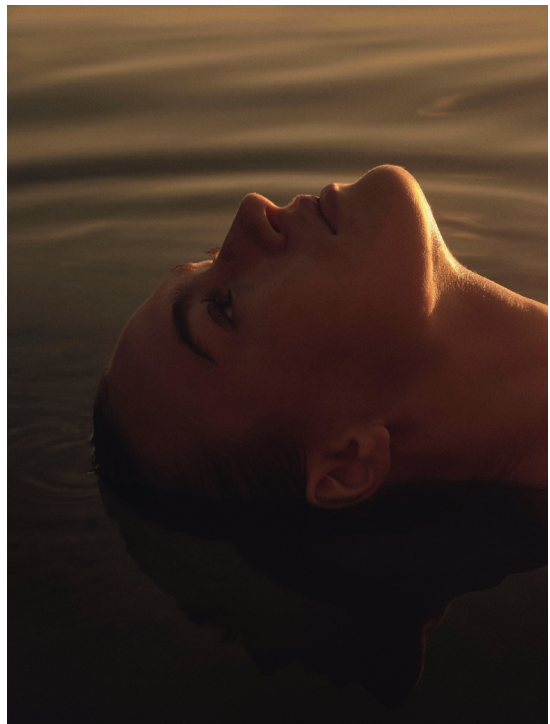

CHARLOTTE

HEIGHT 176 BUST 84 WAIST 63 HIPS 96 SHOES 38 DRESS 36 HAIR BROWN EYES GREEN

NO TOYS

CHARLOTTE

NO TOYS

CHARLOTTE

NO TOYS

CHARLOTTE