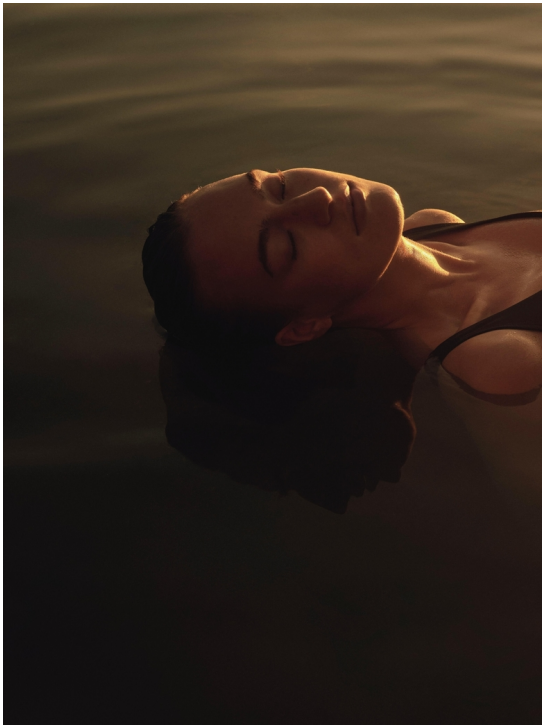

CHARLOTTE

HEIGHT 176 BUST 84 WAIST 63 HIPS 96 SHOES 38 DRESS 36 HAIR BROWN EYES GREEN

NO TOYS

CHARLOTTE

NO TOYS

CHARLOTTE

NO TOYS

CHARLOTTE