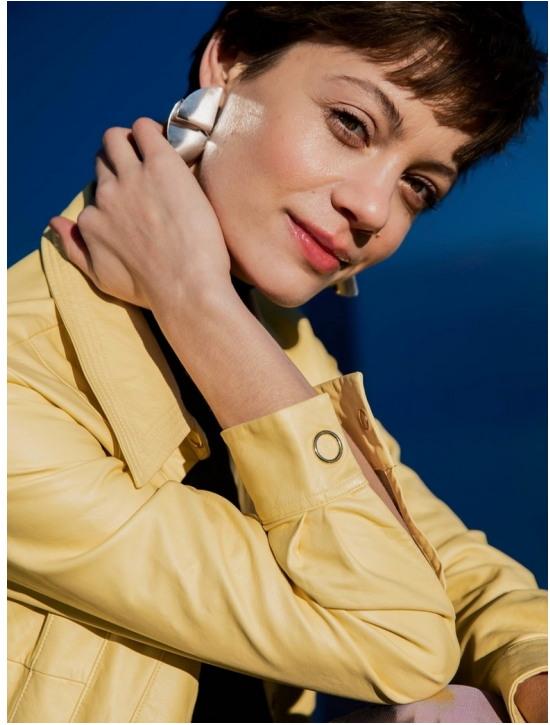

# LISA K

HEIGHT 180 BUST 84 WAIST 63 HIPS 93 SHOES 40 DRESS 0 HAIR DARK BLONDE EYES GREEN

NO TOYS

LISA K

NO TOYS

LISA K

NO TOYS

LISA K