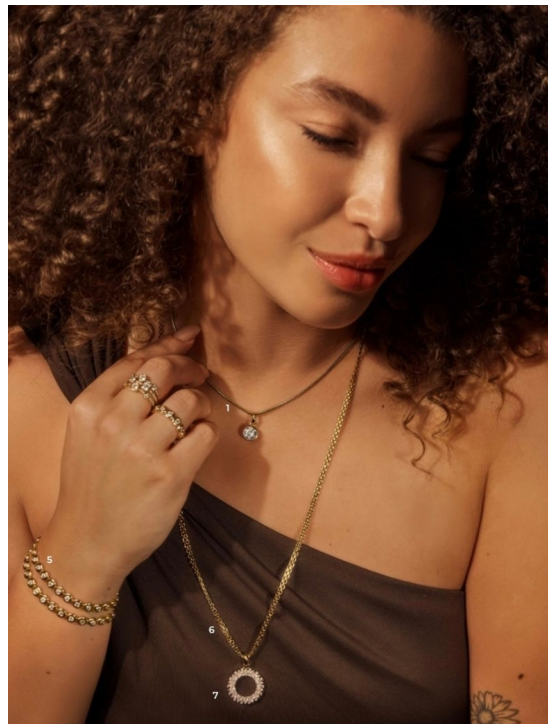

DELIA

NO TOYS