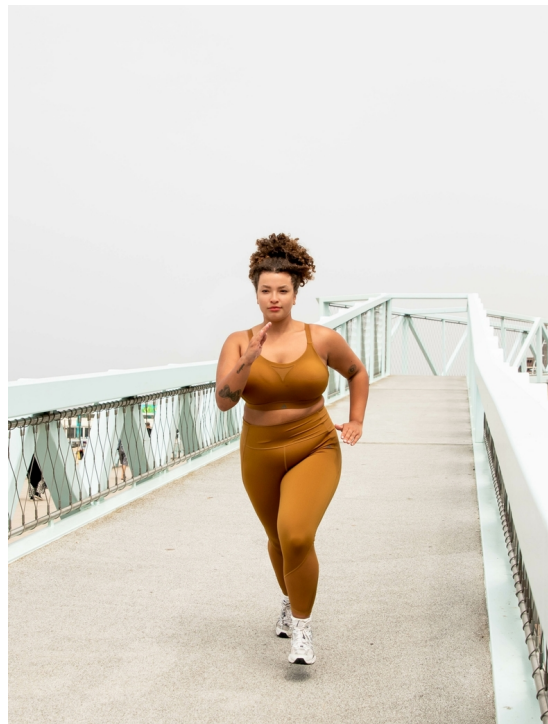

DELIA

HEIGHT 171 BUST 101 WAIST 83 HIPS 107 SHOES 40 DRESS 44 HAIR BROWN EYES GREEN

NO TOYS

DELIA

NO TOYS

DELIA

NO TOYS

DELIA