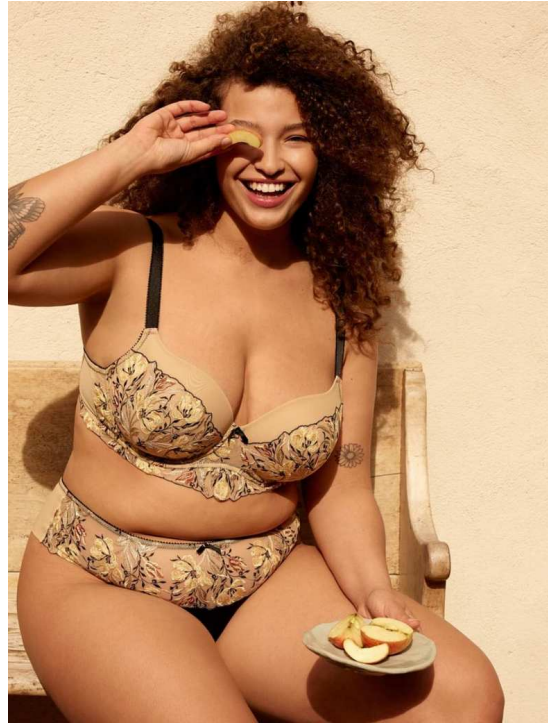

DELIA

NO TOYS