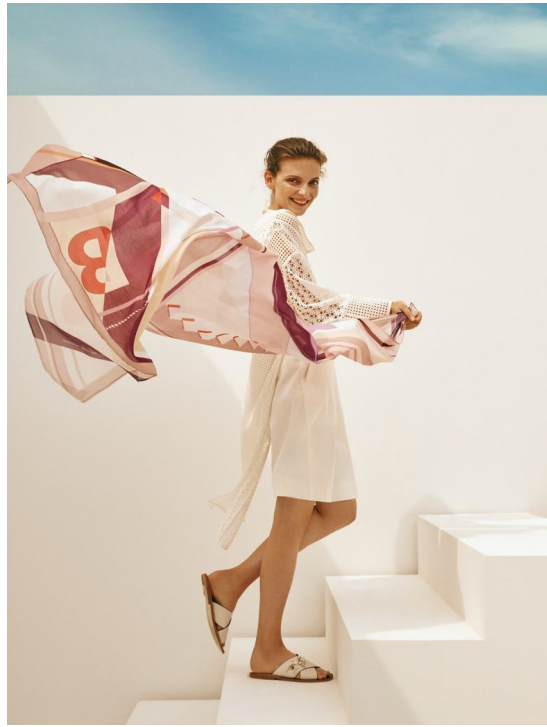

NORA

NO TOYS