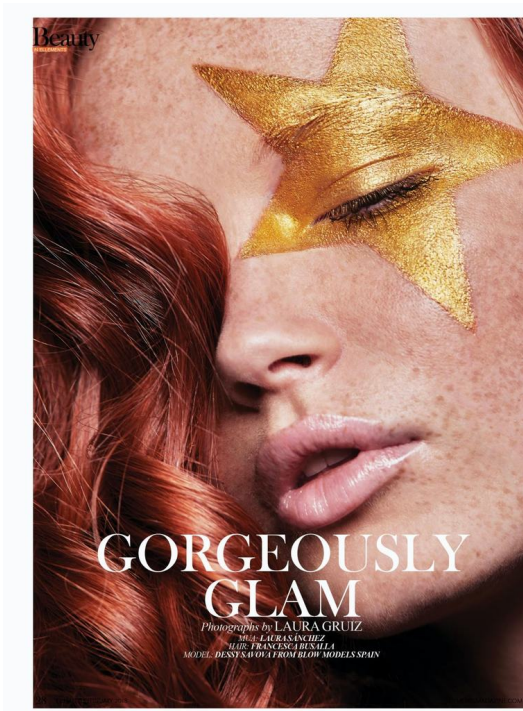

DESSY

HEIGHT 170 BUST 83 WAIST 59 HIPS 86 SHOES 38 DRESS 34 HAIR RED EYES BLUE

NO TOYS

DESSY

NO TOYS