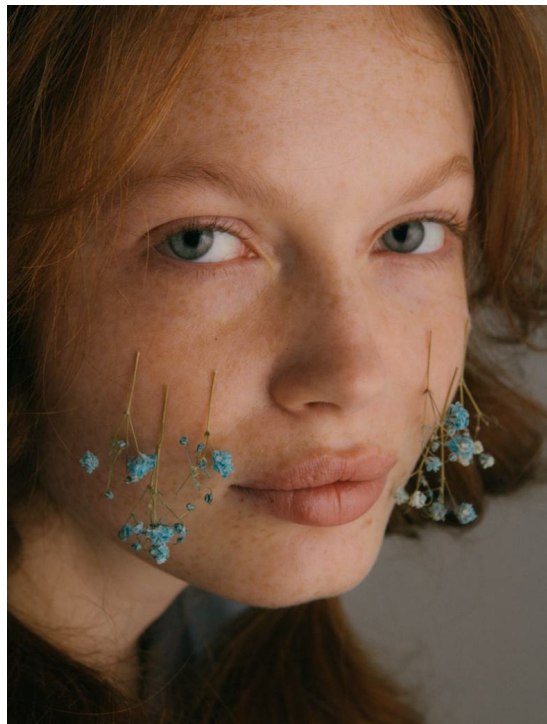

DESSY

NO TOYS