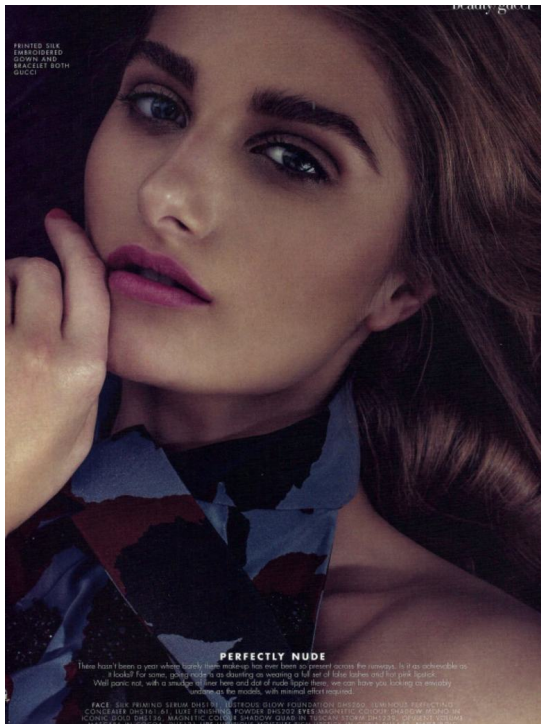

BARBARA MAJDER

HEIGHT 178 BUST 83 WAIST 64 HIPS 91 SHOES 0 DRESS 36 HAIR BROWN EYES BLUE

NO TOYS

BARBARA MAJDER

NO TOYS

BARBARA MAJDER

NO TOYS

BARBARA MAJDER