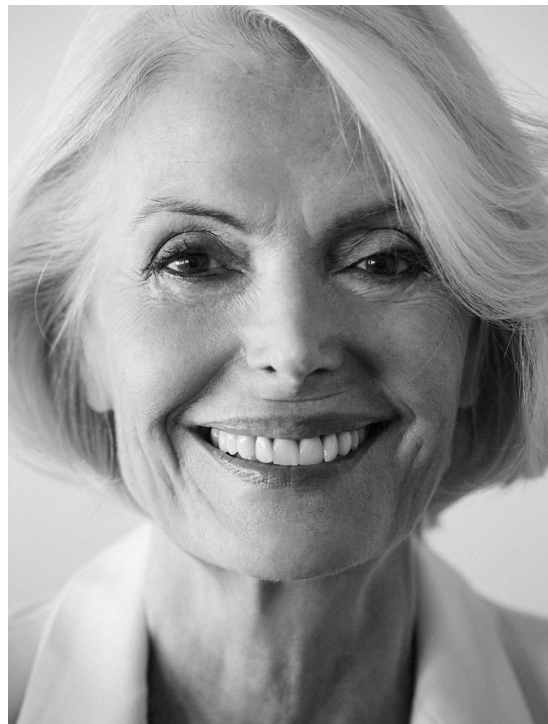

# LUCIE REDIES

HEIGHT 170 BUST 81 WAIST 71 HIPS 91 SHOES 38 DRESS 36 HAIR GREY EYES BROWN

NO TOYS

# LUCIE REDIES

NO TOYS