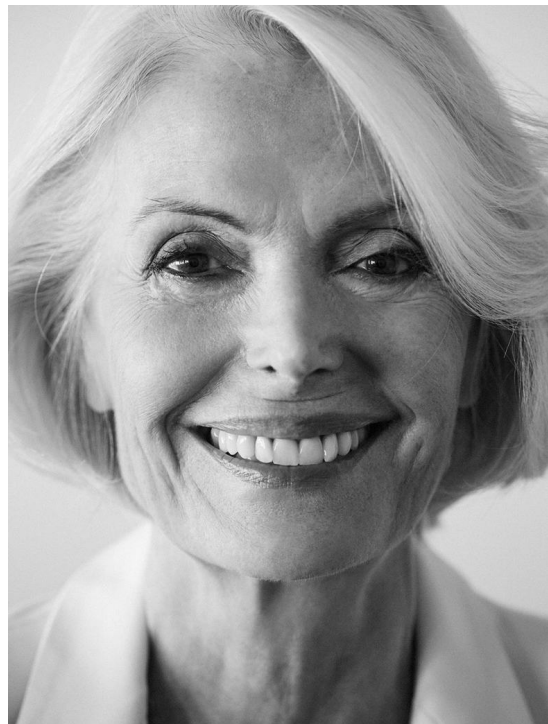

LUCIE REDIES

HEIGHT:170 | BUST:81 | WAIST:71 | HIPS:91 | SHOES:38 | DRESS:36 | HAIR:GREY | EYES:BROWN

NO TOYS

LUCIE REDIES

NO TOYS

LUCIE REDIES

NO TOYS

LUCIE REDIES