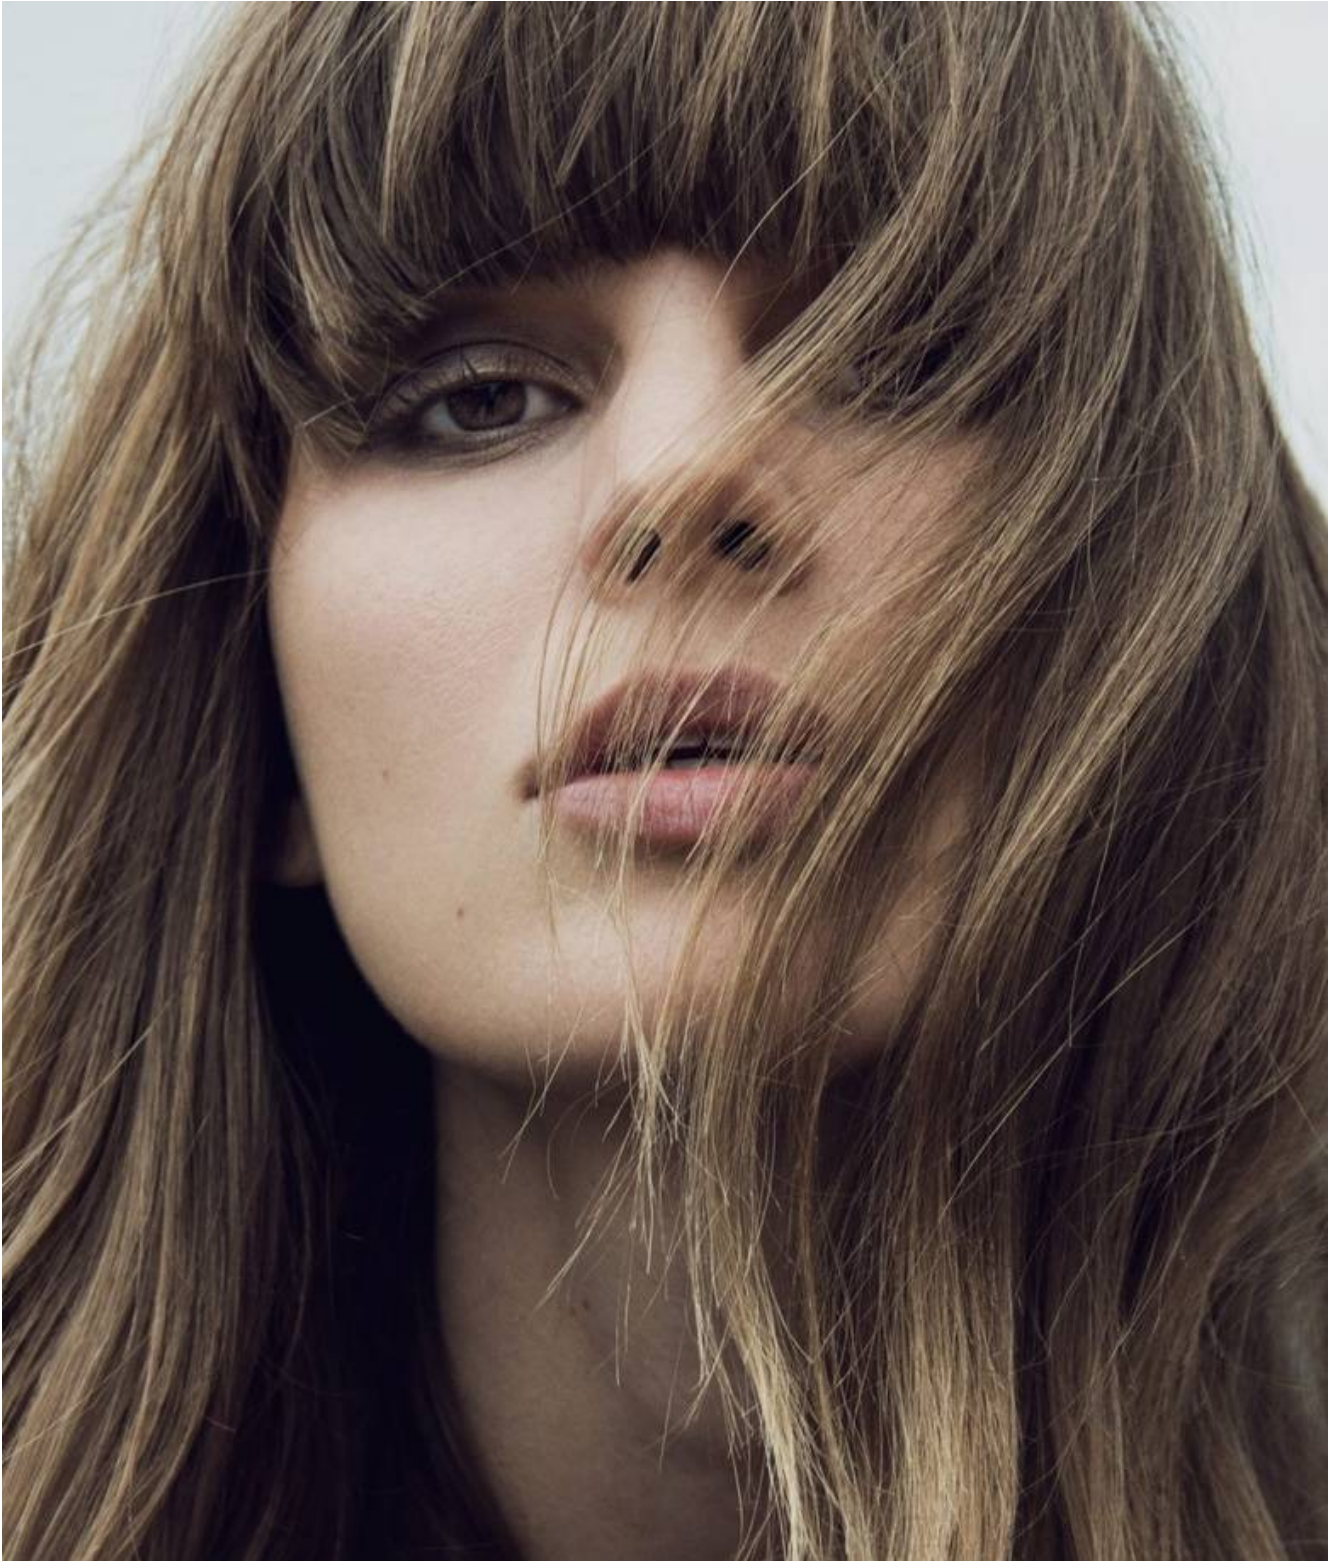

NO TOYS

JULIE BEEKMAN

HEIGHT: 176 | DRESS: 36 | BUST: 87 | WAIST: 62 | HIPS: 89 | SHOES: 38 | HAIR: BROWN | EYES: BROWN

NO TOYS
MODELAGENCY
SCHWANENMARKT 12
40213 DÜSSELDORF
+49 211 32 21 00
www . notoys . de