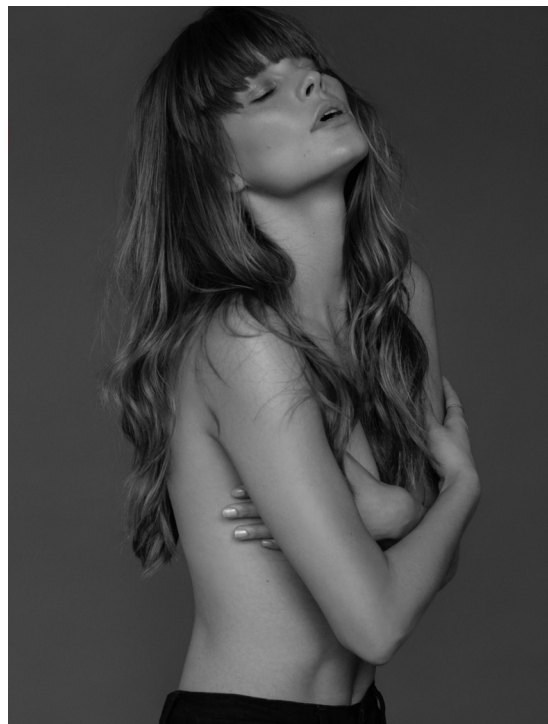

JULIE BEEKMAN

NO TOYS