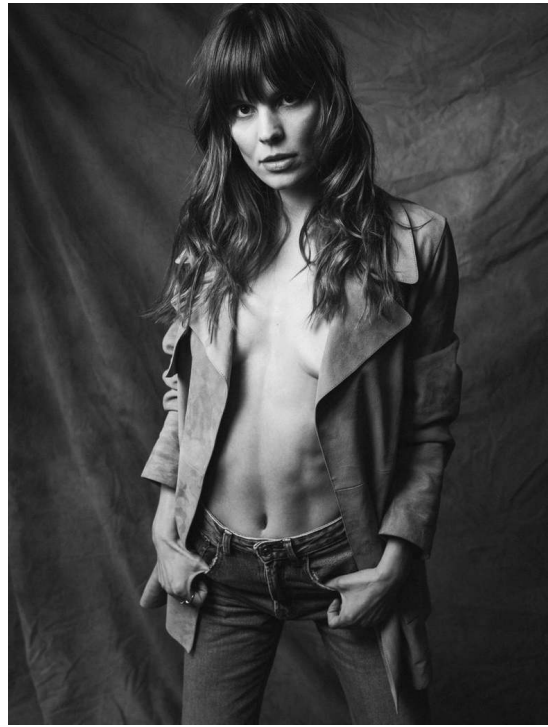

JULIE BEEKMAN

NO TOYS