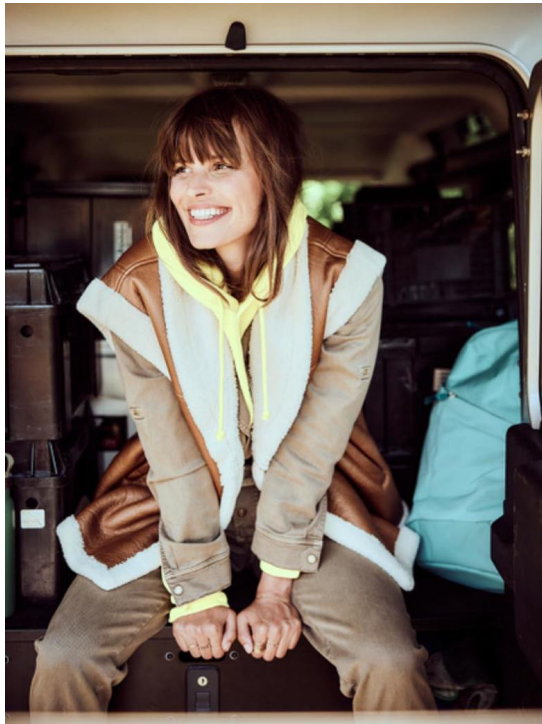

JULIE BEEKMAN

NO TOYS