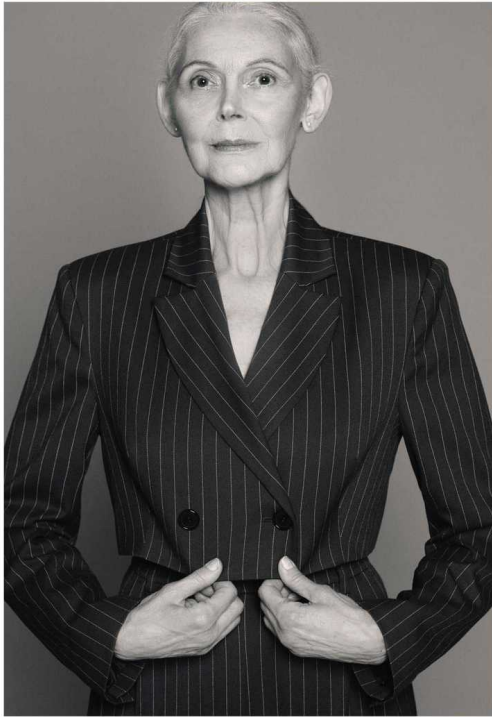

BARBARA LUTZ

NO TOYS