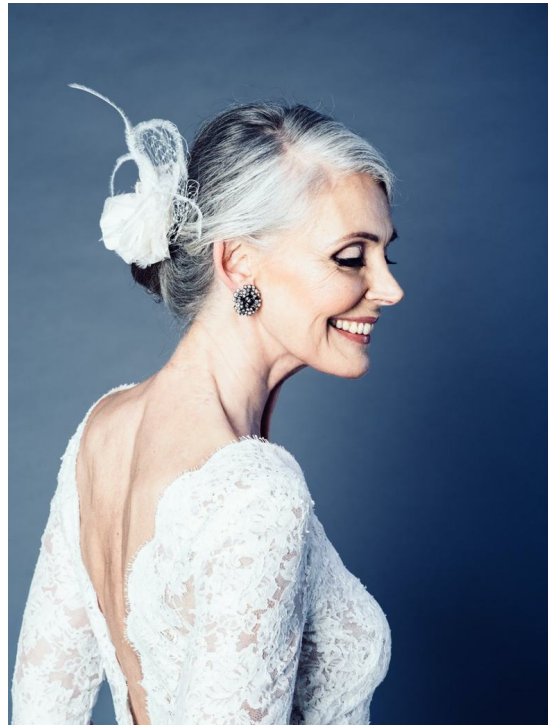

BARBARA LUTZ

NO TOYS