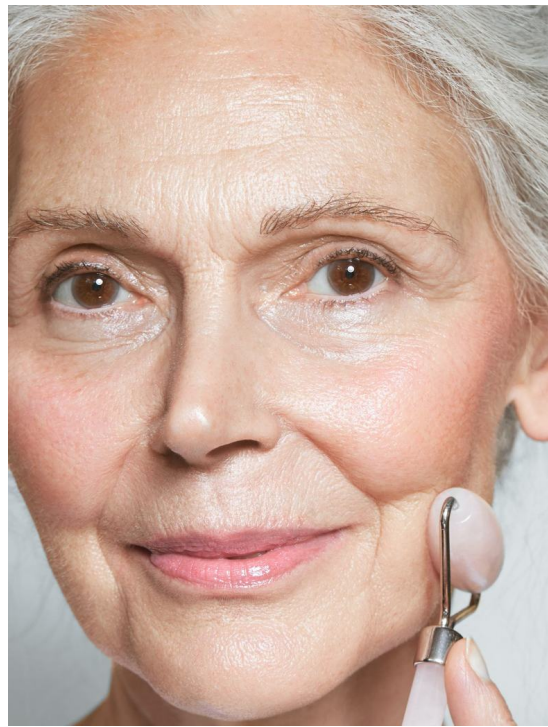

BARBARA LUTZ

HEIGHT:175 | BUST:93 | WAIST:73 | HIPS:95 | SHOES:40 | DRESS:38 | HAIR:GREY | EYES:BROWN

NO TOYS

BARBARA LUTZ

NO TOYS

BARBARA LUTZ

NO TOYS

BARBARA LUTZ