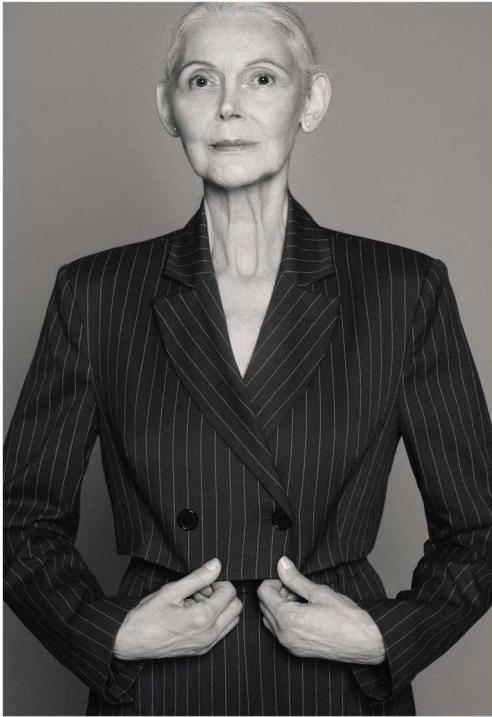

BARBARA LUTZ

NO TOYS