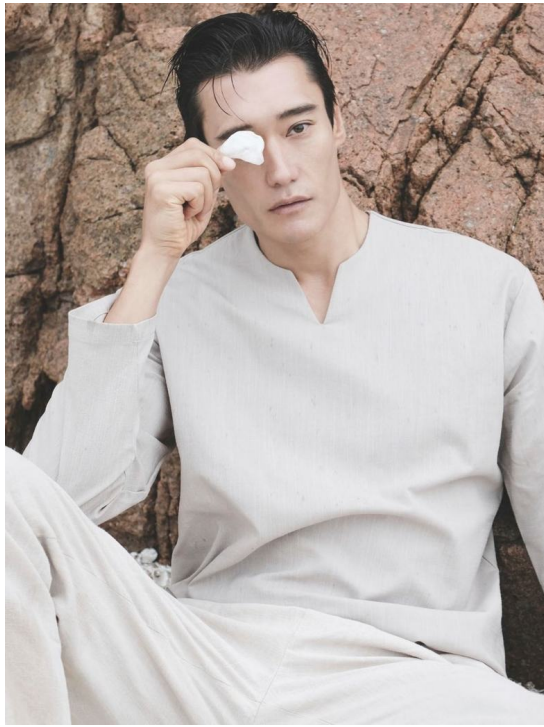

DANIEL YOON

HEIGHT 185 BUST 95 WAIST 79 HIPS 88 SHOES 43 SUIT 48 HAIR BROWN EYES BROWN

NO TOYS

DANIEL YOON

NO TOYS

DANIEL YOON

NO TOYS

DANIEL YOON