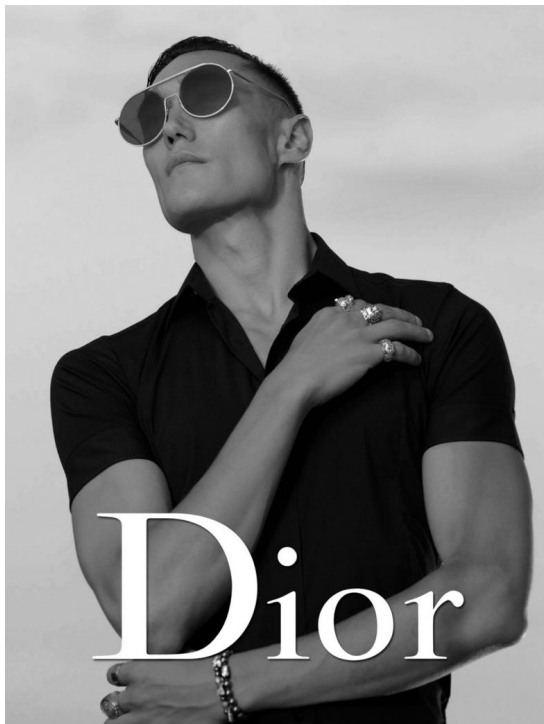

DANIEL YOON

NO TOYS