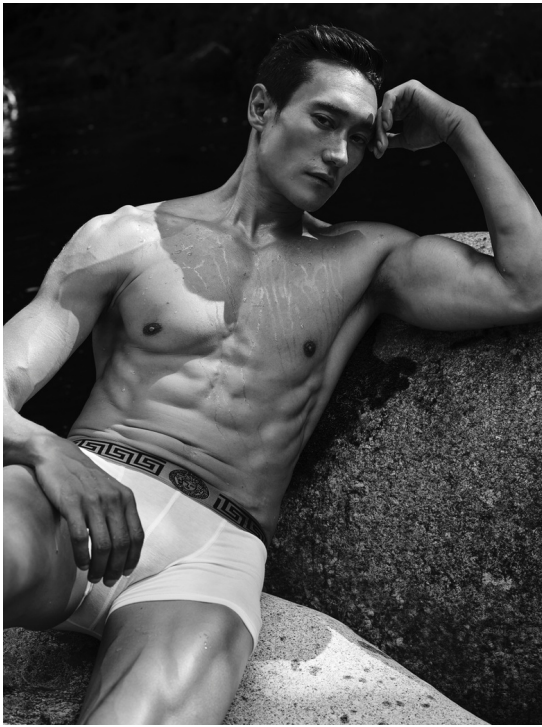

DANIEL YOON

NO TOYS