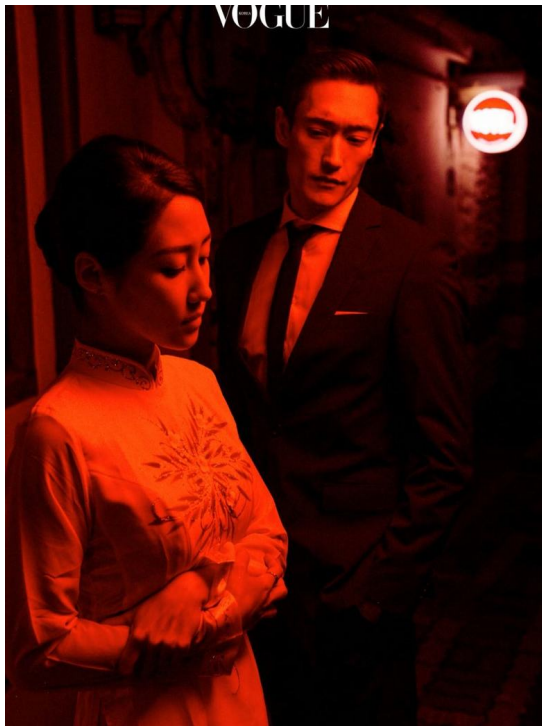

DANIEL YOON

NO TOYS