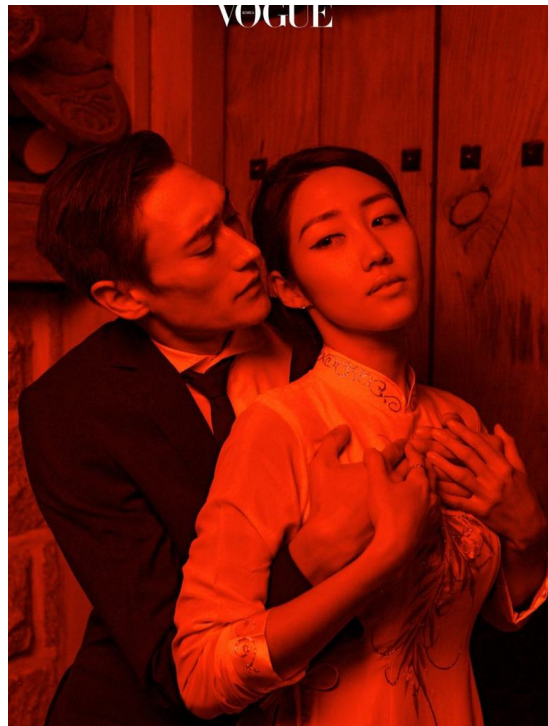

DANIEL YOON

NO TOYS