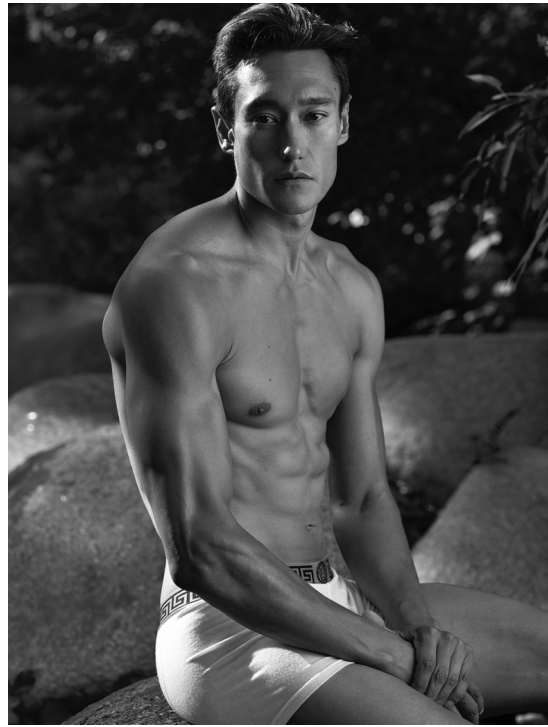

DANIEL YOON

NO TOYS