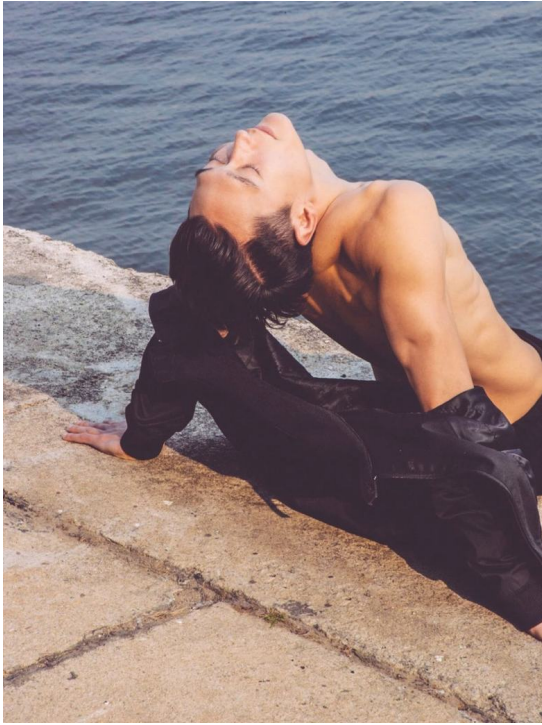

DANIEL YOON

HEIGHT 185 BUST 95 WAIST 79 HIPS 88 SHOES 43 SUIT 48 HAIR BROWN EYES BROWN

NO TOYS

DANIEL YOON

NO TOYS

DANIEL YOON

NO TOYS

DANIEL YOON