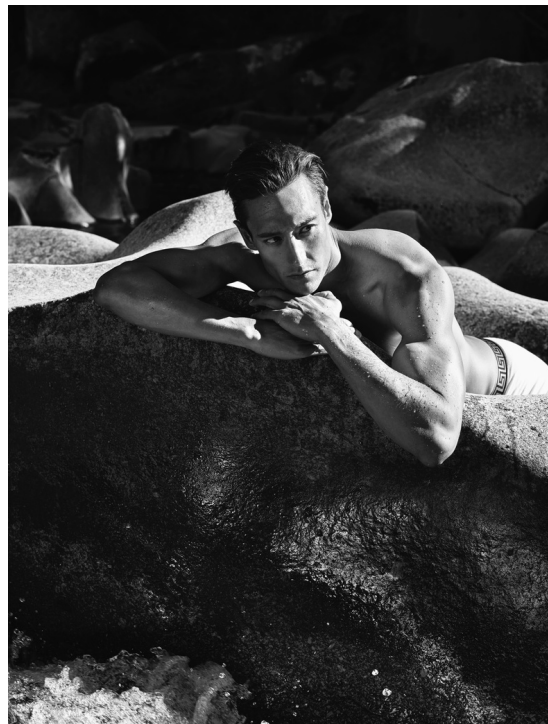

DANIEL YOON

NO TOYS