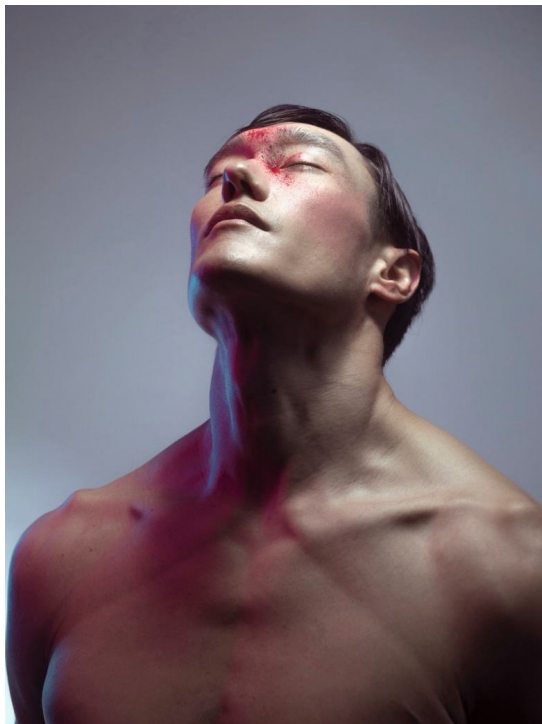

DANIEL YOON

NO TOYS