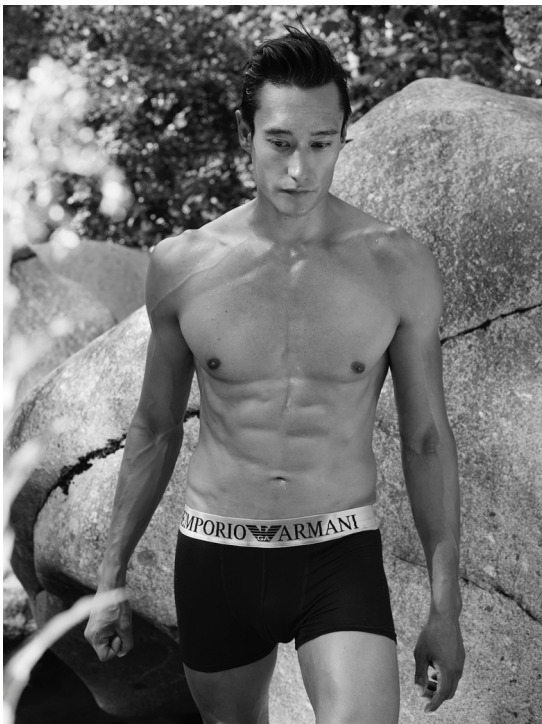

DANIEL YOON

NO TOYS