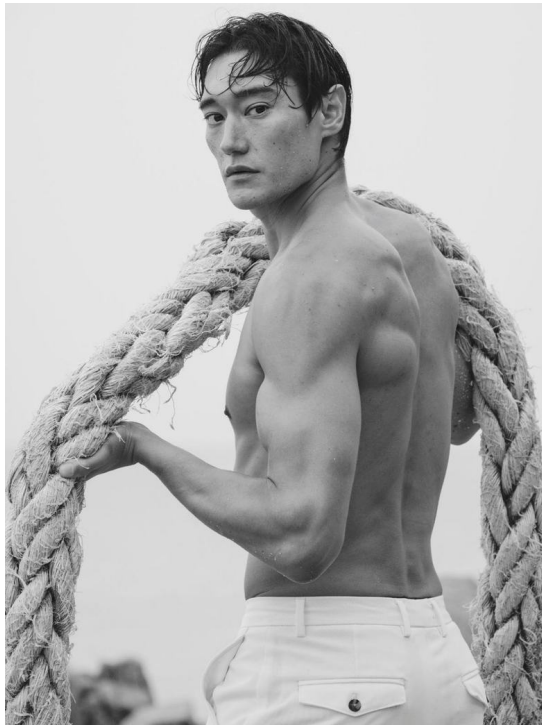

DANIEL YOON

NO TOYS