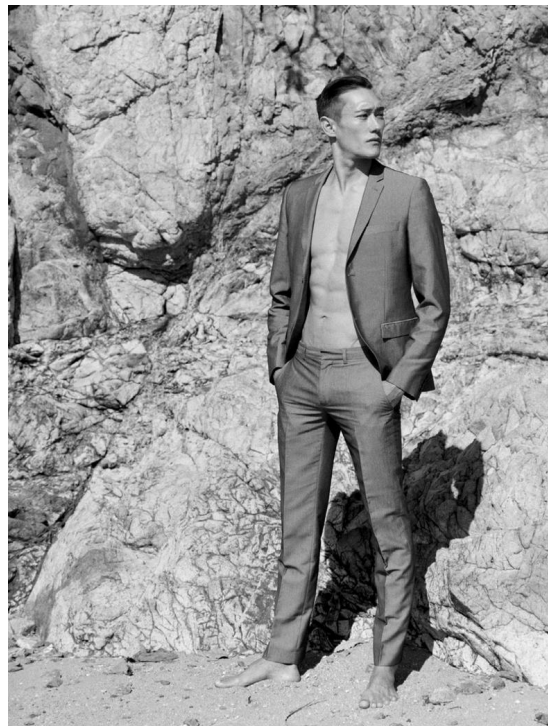

DANIEL YOON

HEIGHT 185 BUST 95 WAIST 79 HIPS 88 SHOES 43 SUIT 48 HAIR BROWN EYES BROWN

NO TOYS

DANIEL YOON

NO TOYS

DANIEL YOON

NO TOYS

DANIEL YOON