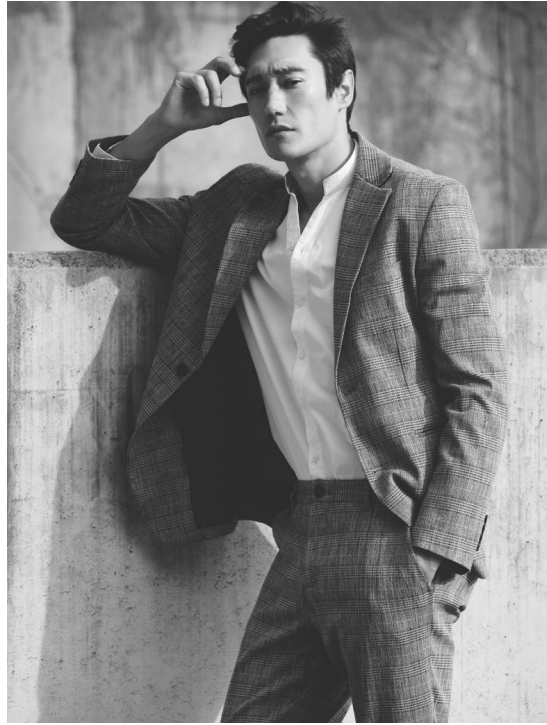

DANIEL YOON

NO TOYS

© 2025 SCHWANENMARKT 12 40213 DÜSSELDORF T 0211 32 21 00 F 0211 32 21 11 INFO@NOTOYS.DE