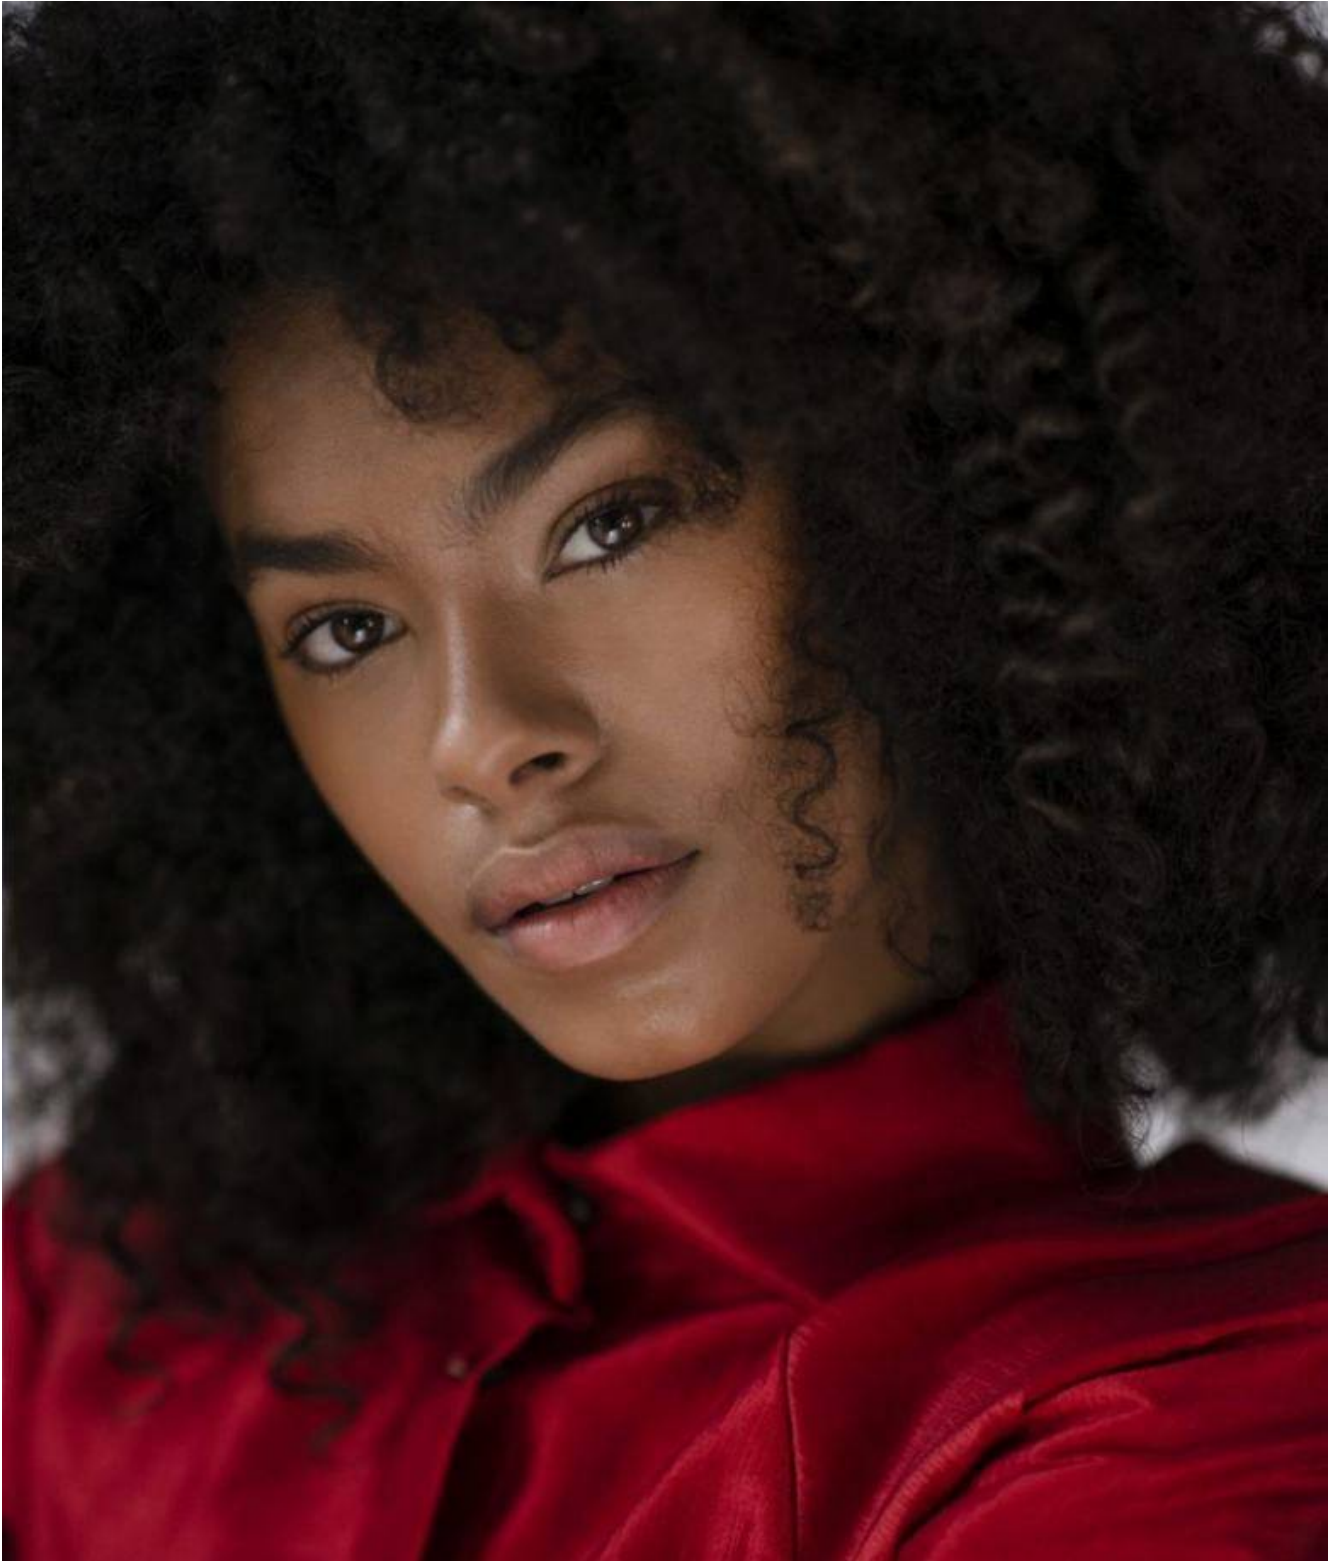

NO TOYS

JELISA VAN SCHIJNDEL

HEIGHT: 175 | DRESS: 36 | BUST: 82 | WAIST: 64 | HIPS: 91 | SHOES: 38 | HAIR: BLACK | EYES: BROWN

NO TOYS  
MODELAGENCY  
SCHWANENMARKT 12  
40213 DÜSSELDORF  
+49 211 32 21 00  
[www . notoys . de](http://www.notoys.de)