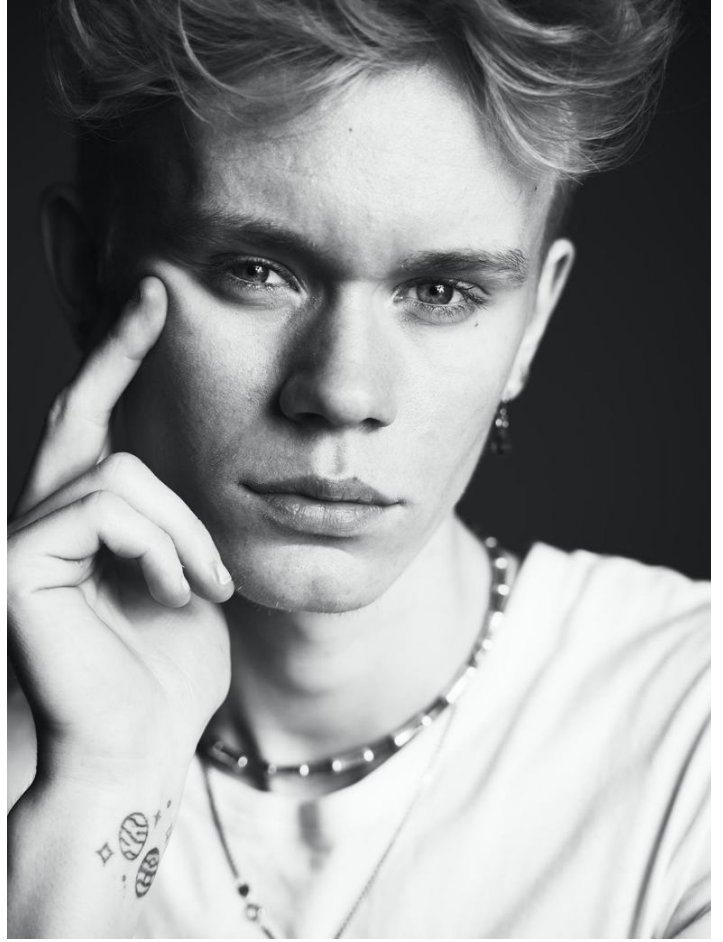

LEON K

HEIGHT: 185 | DRESS: 48 | BUST: 88 | WAIST: 70 | HIPS: 90 | SHOES: 45 | HAIR: BLONDE | EYES: BLUE

NO TOYS

LEON K

NO TOYS

LEON K

NO TOYS

LEON K