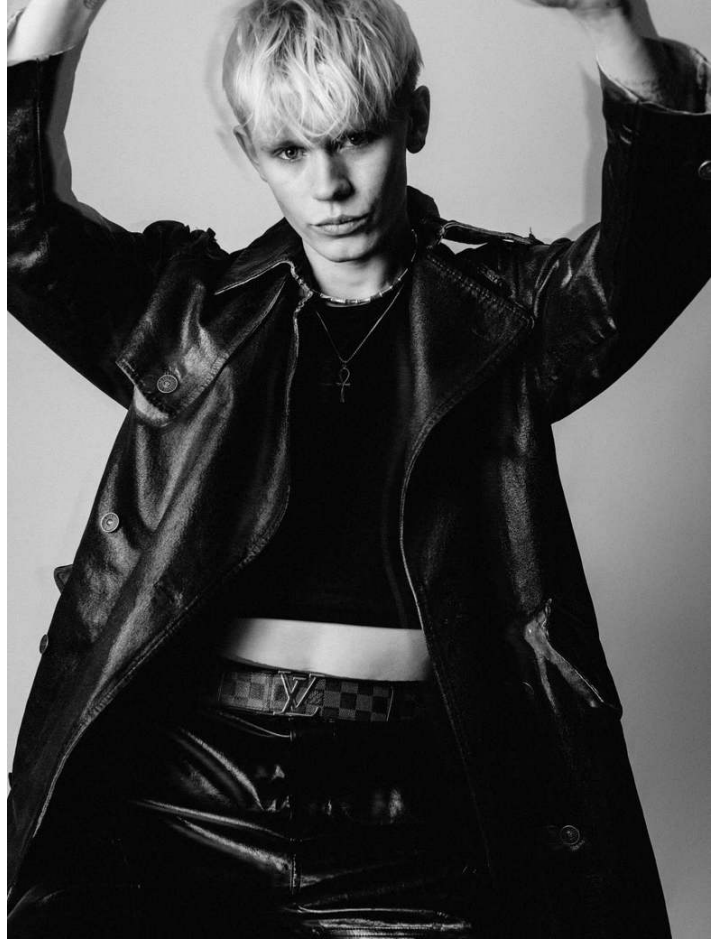

LEON K

NO TOYS