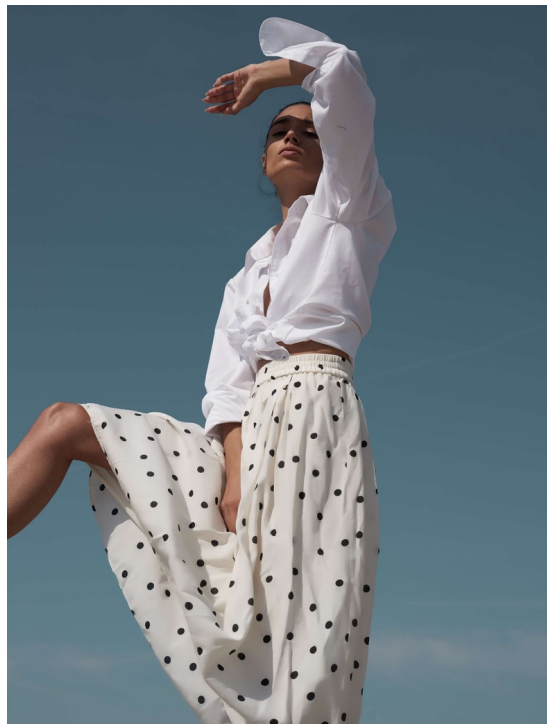

VICENCA

NO TOYS