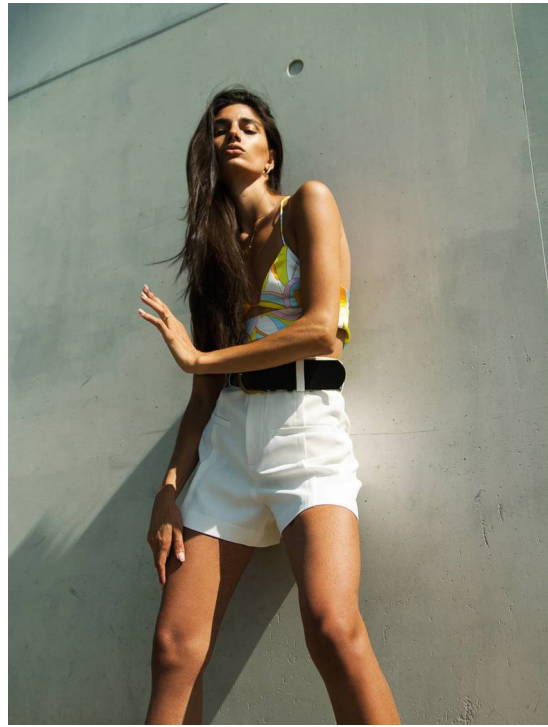

VICENCA

NO TOYS