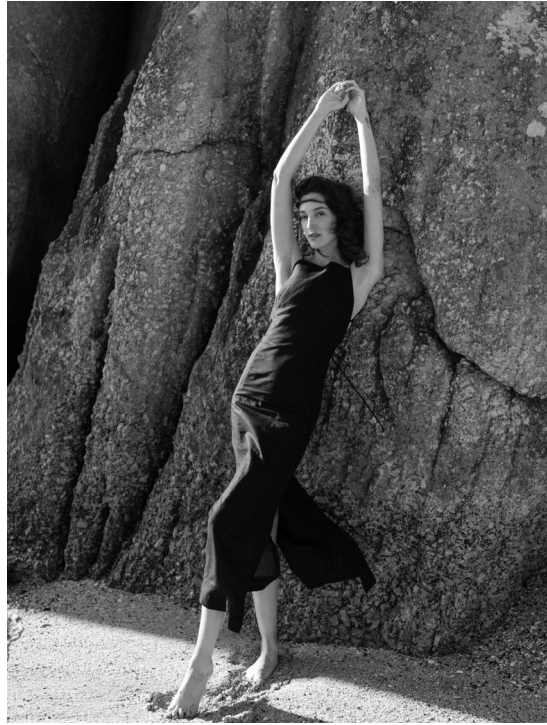

ISABEL BOLDT

NO TOYS