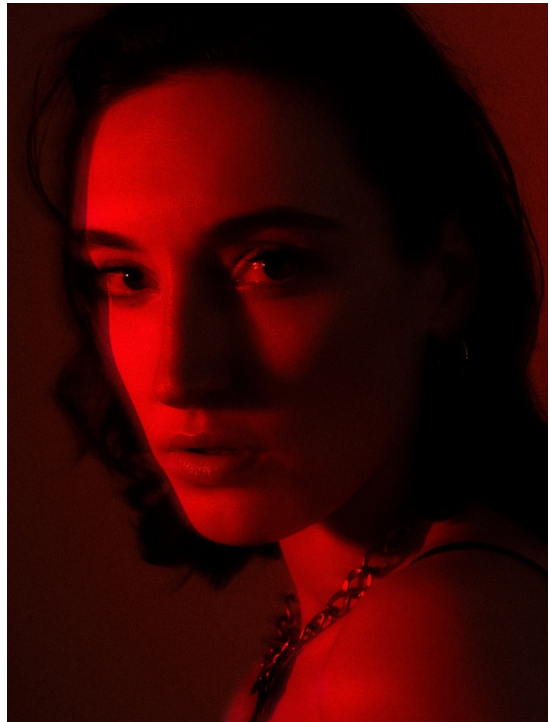

ISABEL BOLDT

HEIGHT 180 BUST 85 WAIST 62 HIPS 91 SHOES 41 DRESS 36 HAIR BROWN EYES BROWN

NO TOYS

ISABEL BOLDT

NO TOYS

ISABEL BOLDT

NO TOYS

ISABEL BOLDT

NO TOYS

ISABEL BOLDT

NO TOYS

ISABEL BOLDT

NO TOYS

ISABEL BOLDT

NO TOYS

ISABEL BOLDT