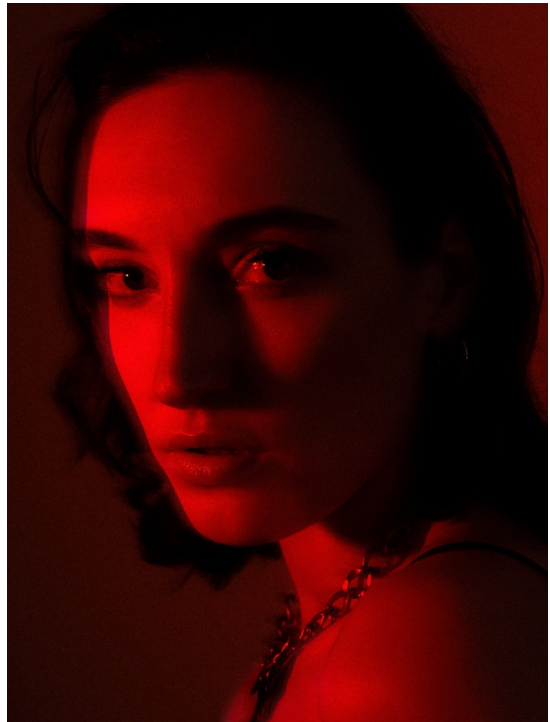

ISABEL BOLDT

NO TOYS