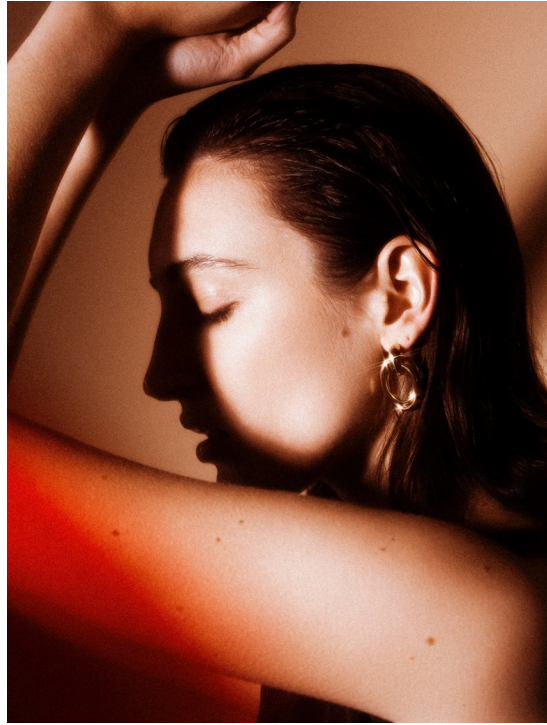

ISABEL BOLDT

NO TOYS