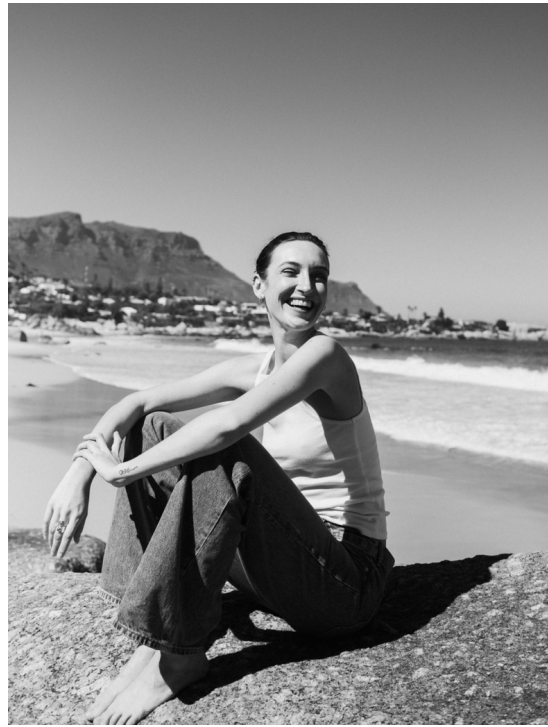

ISABEL BOLDT

NO TOYS