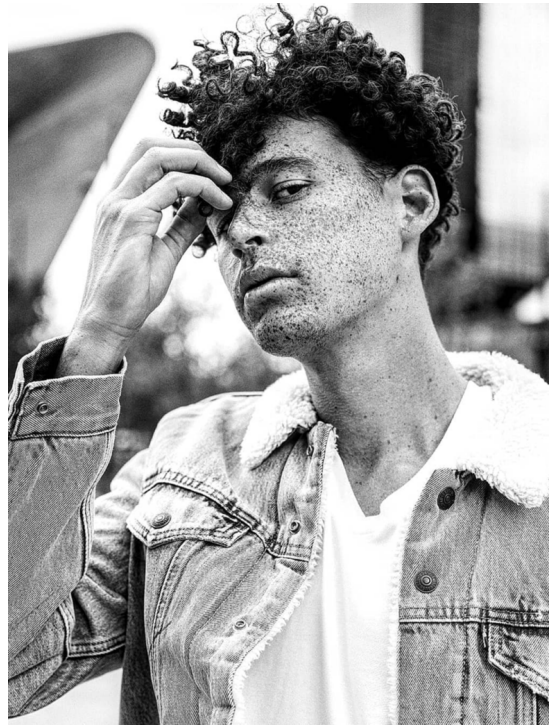

CAINE

NO TOYS