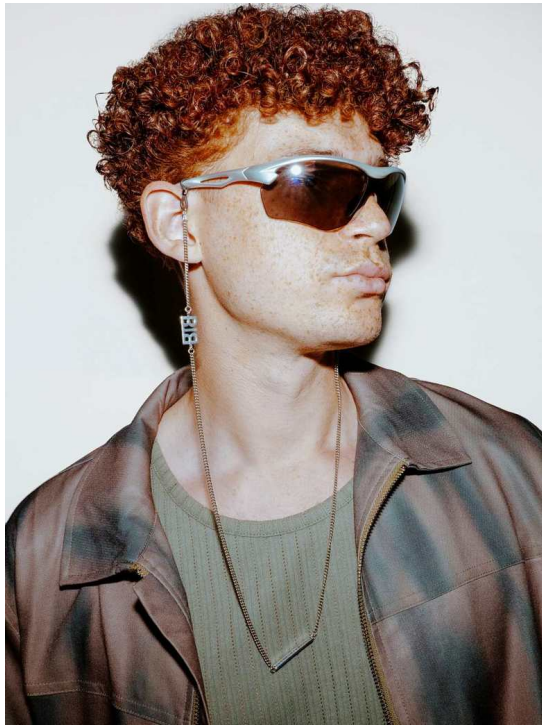

CAINE

NO TOYS