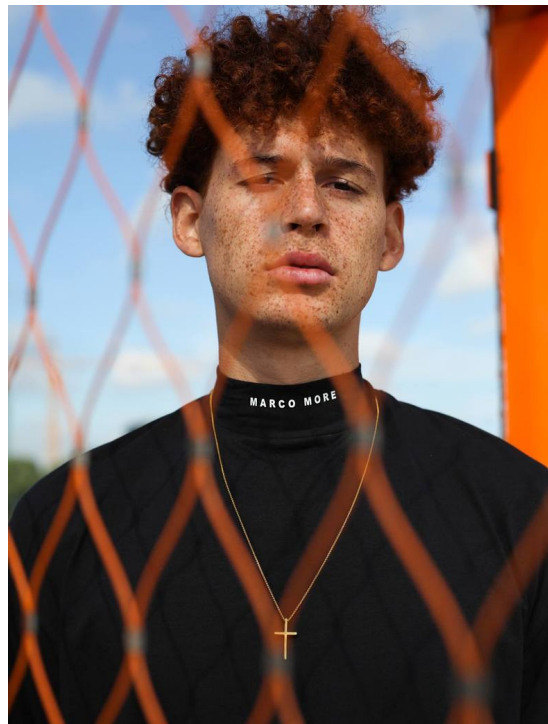

CAINE

HEIGHT:190 | BUST:95 | WAIST:78 | HIPS:97 | SHOES:45 | SUIT:50 | HAIR:RED | EYES:BROWN

NO TOYS

CAINE

NO TOYS

CAINE

NO TOYS

CAINE