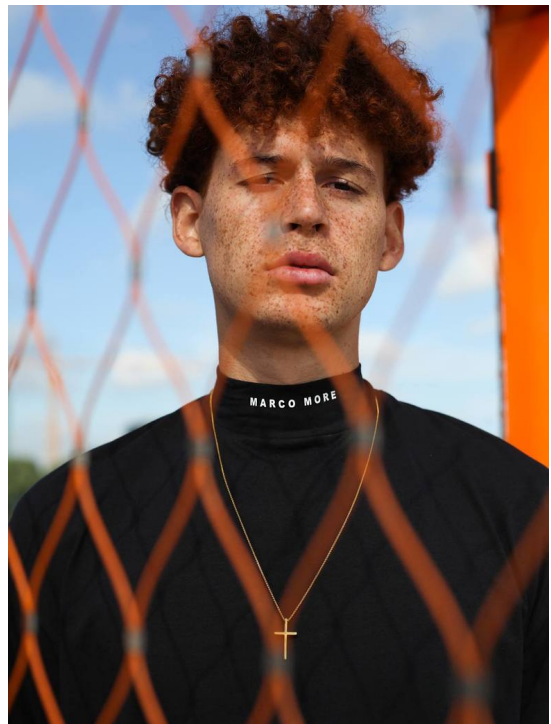

# CAINE

HEIGHT 190 BUST 95 WAIST 78 HIPS 97 SHOES 45 SUIT 50 HAIR RED EYES BROWN

NO TOYS

# CAINE