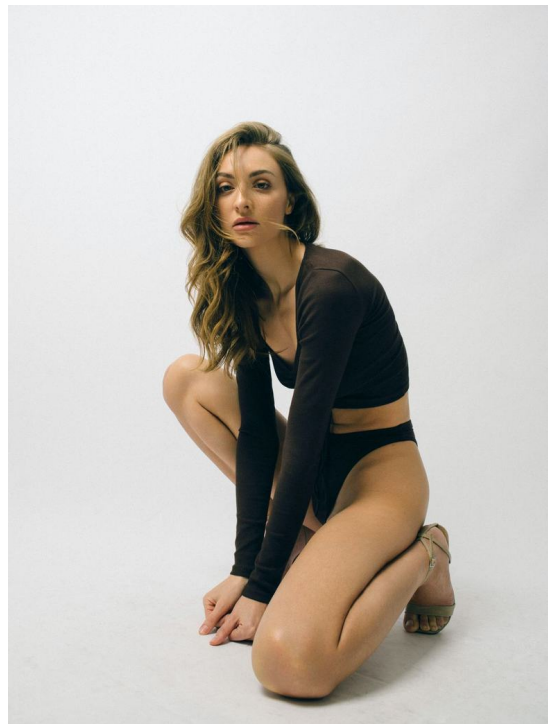

BRIANNA

NO TOYS