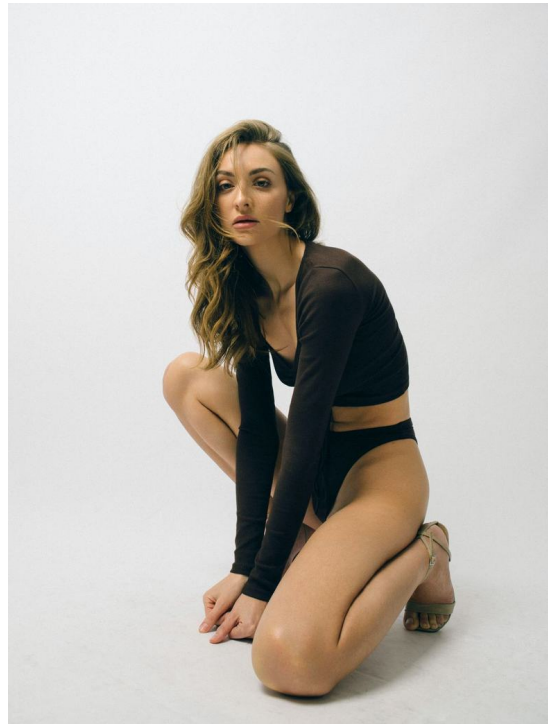

BRIANNA

NO TOYS