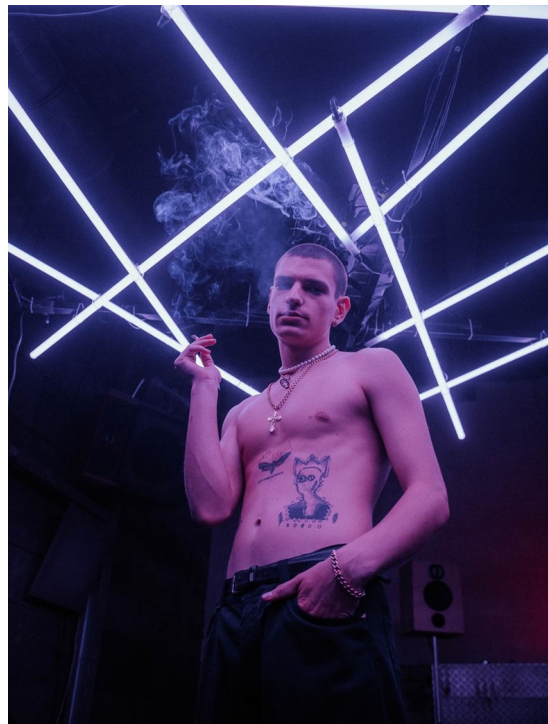

KEVIN T

HEIGHT 182 BUST 94 WAIST 79 HIPS 96 SHOES 43 SUIT 48 HAIR BROWN EYES BLUE

NO TOYS

KEVIN T

NO TOYS

KEVIN T

NO TOYS

KEVIN T