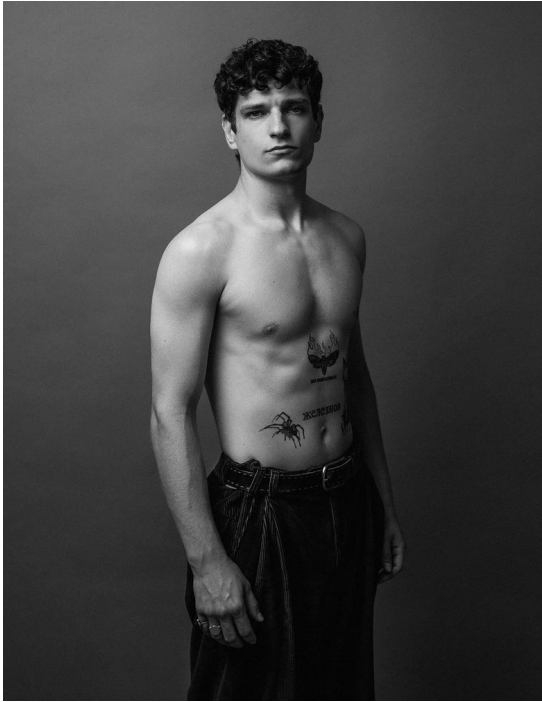

KEVIN T

HEIGHT 182 BUST 94 WAIST 79 HIPS 96 SHOES 43 SUIT 48 HAIR BROWN EYES BLUE

NO TOYS

KEVIN T

NO TOYS

KEVIN T

NO TOYS

KEVIN T