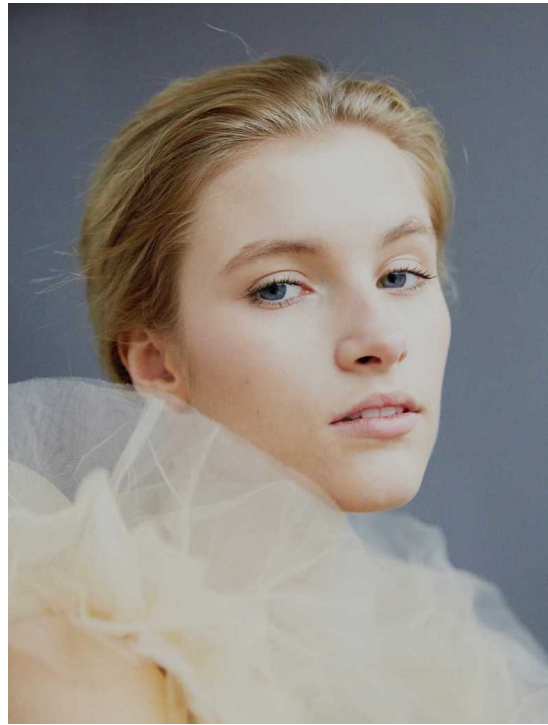

GABRIELA K

HEIGHT 177 BUST 80 WAIST 62 HIPS 89 SHOES 38 DRESS 36 HAIR BLONDE EYES BLUE

NO TOYS

GABRIELA K

NO TOYS

GABRIELA K

NO TOYS

GABRIELA K