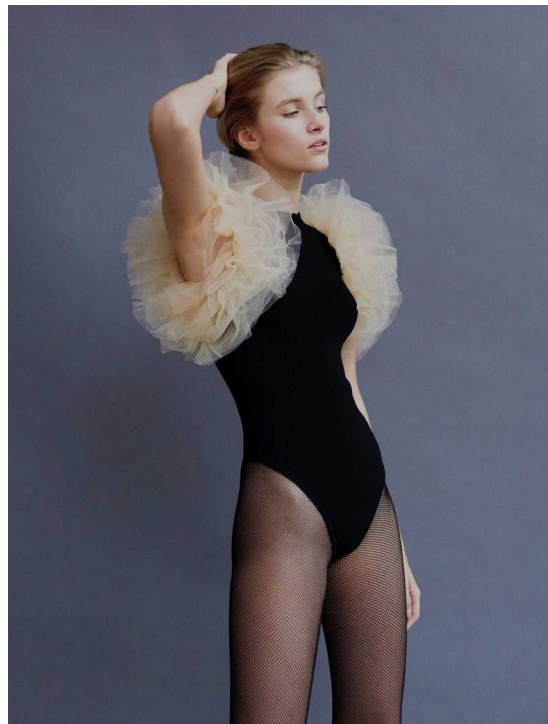

GABRIELA K

NO TOYS