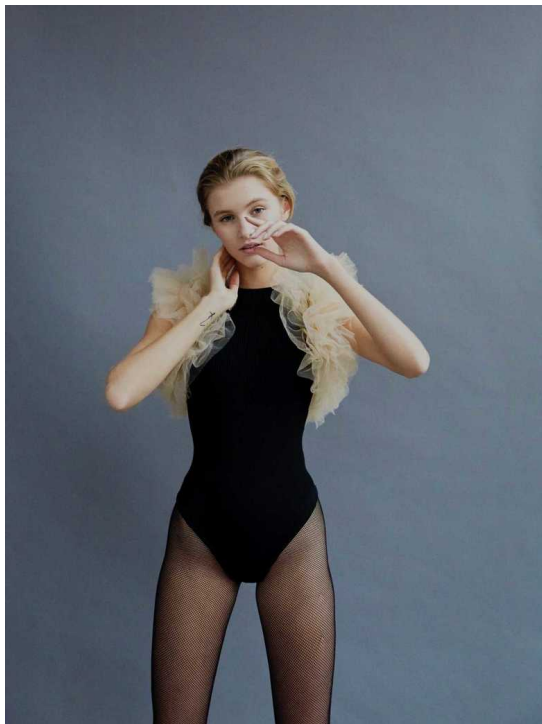

GABRIELA K

NO TOYS