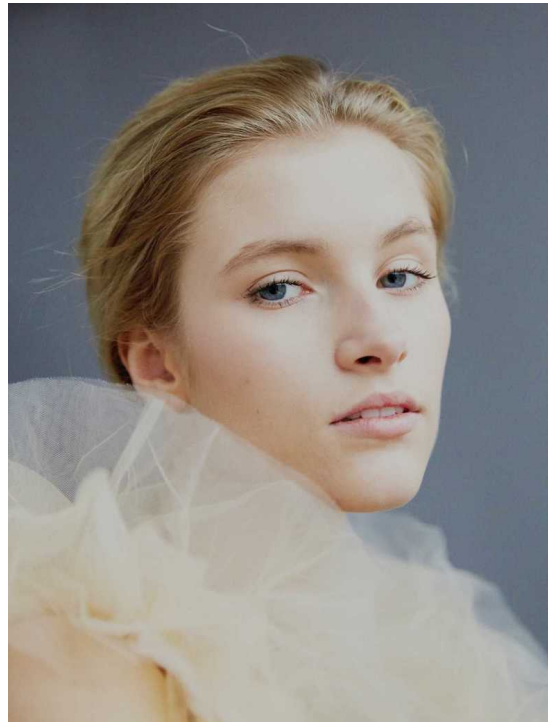

GABRIELA K

HEIGHT:177 | BUST:80 | WAIST:62 | HIPS:89 | SHOES:38 | DRESS:36 | HAIR:BLONDE | EYES:BLUE

NO TOYS

GABRIELA K

NO TOYS

GABRIELA K

NO TOYS

GABRIELA K