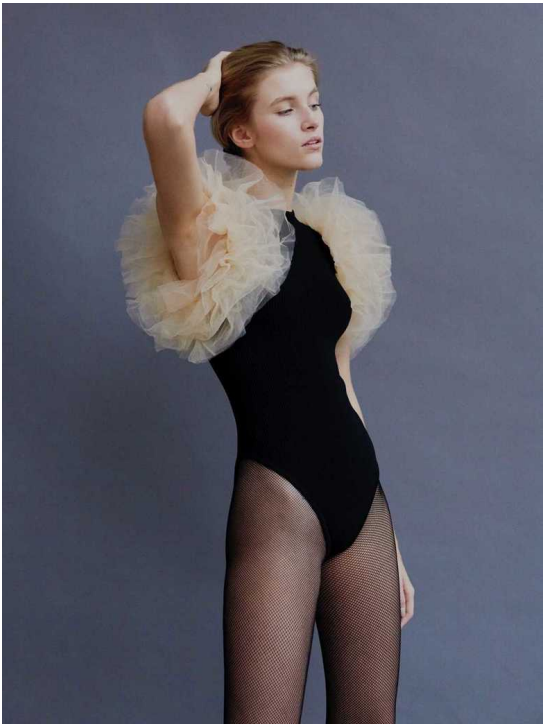

GABRIELA K

NO TOYS