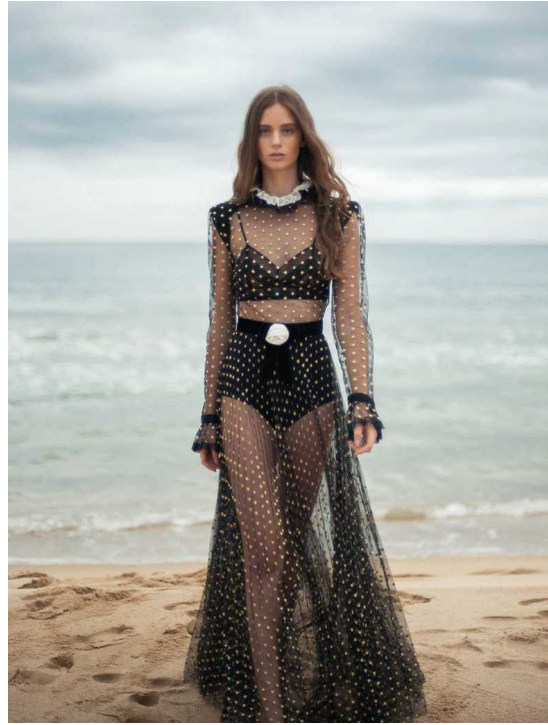

OLIMPIA

NO TOYS