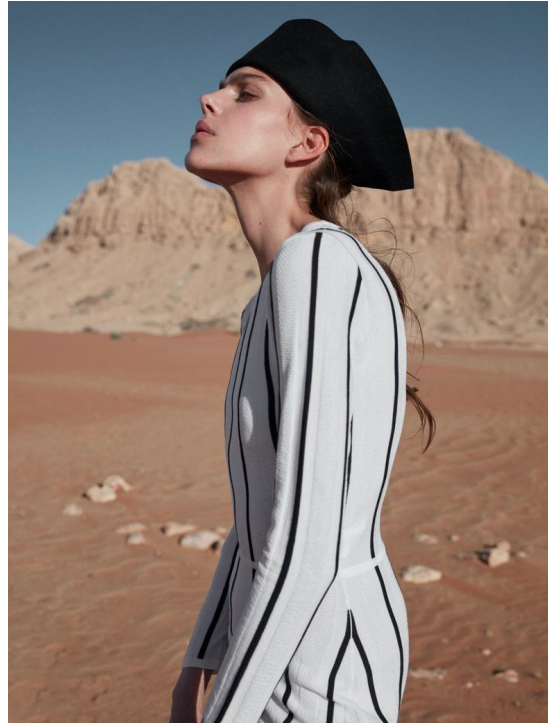

AMELIA R

ELLE

NO TOYS