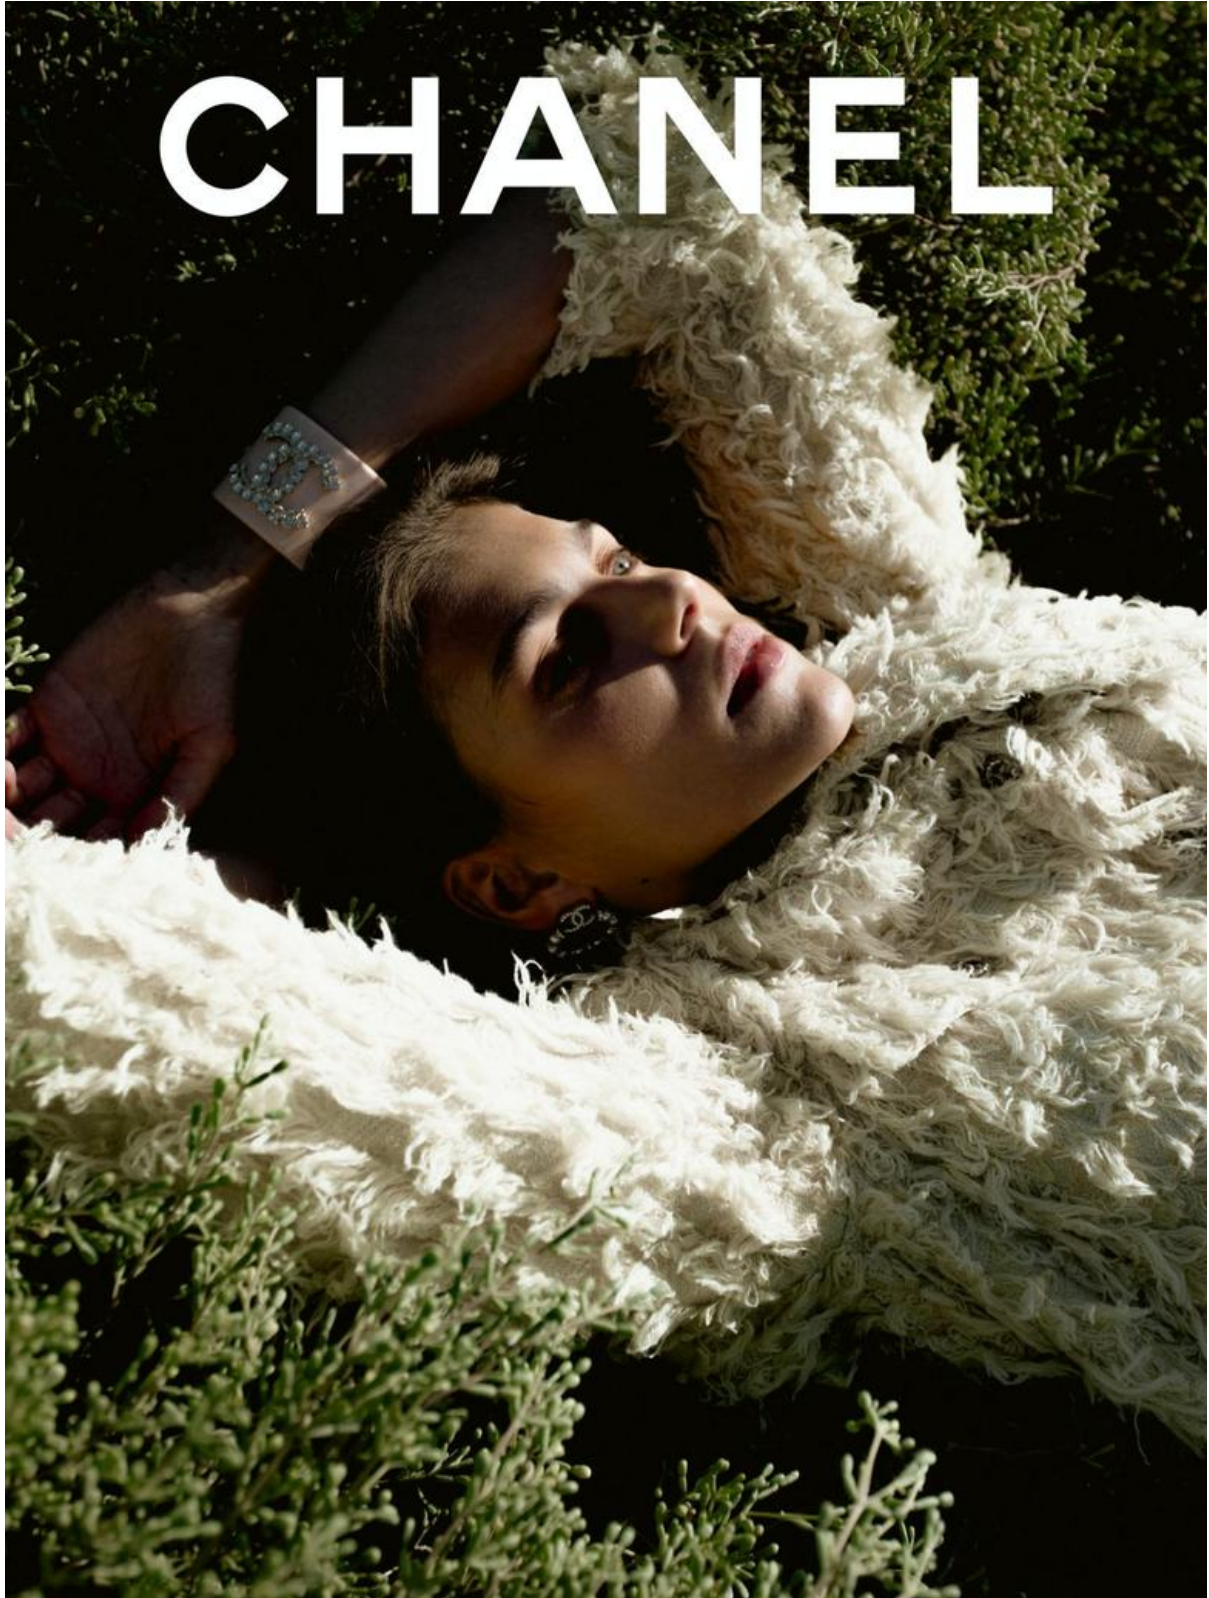

AMELIA R

HEIGHT 179 BUST 80 WAIST 60 HIPS 87 SHOES 39 DRESS 36 HAIR BROWN EYES BLUE

NO TOYS