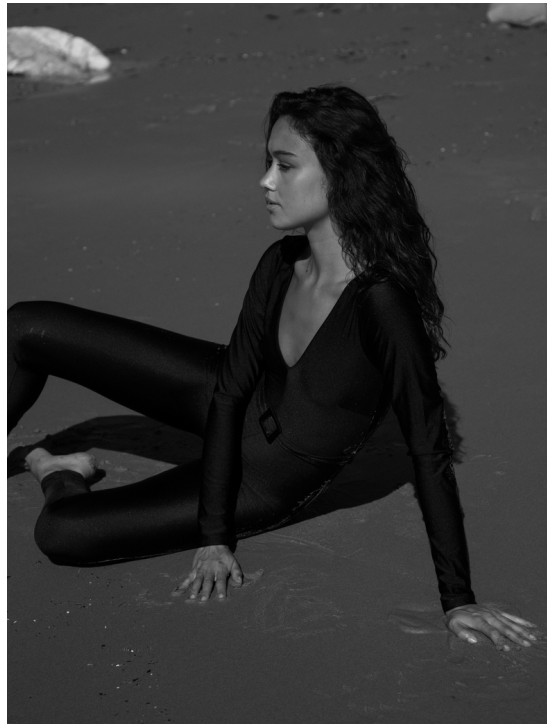

GRAZIA

NO TOYS