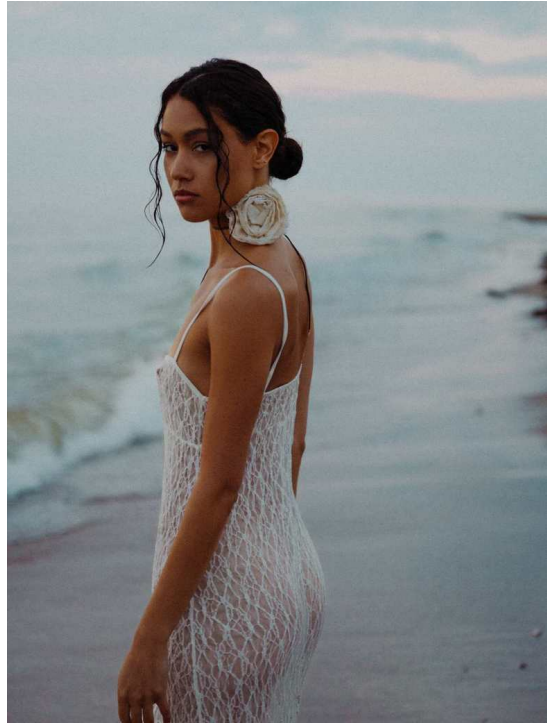

GRAZIA

NO TOYS