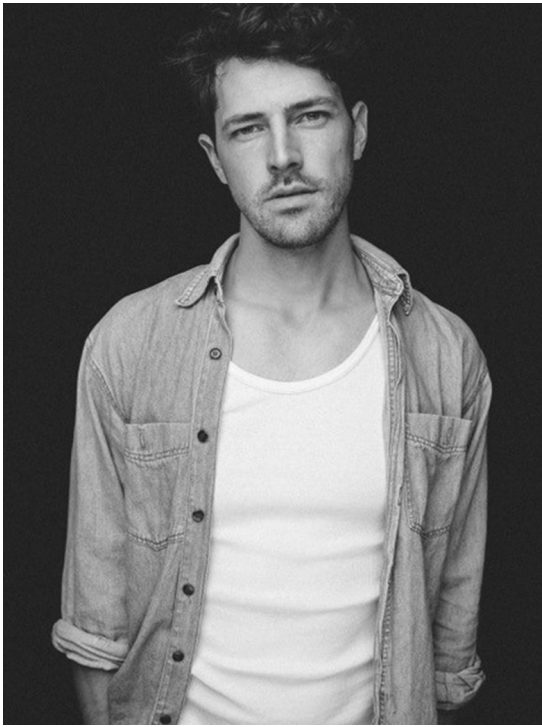

DANIEL NOAH

HEIGHT:190 | BUST:112 | WAIST:89 | HIPS:104 | SHOES:45 | SUIT:98 | HAIR:BROWN | EYES:BLUE

NO TOYS

DANIEL NOAH

NO TOYS

DANIEL NOAH

NO TOYS

DANIEL NOAH

NO TOYS

DANIEL NOAH

NO TOYS