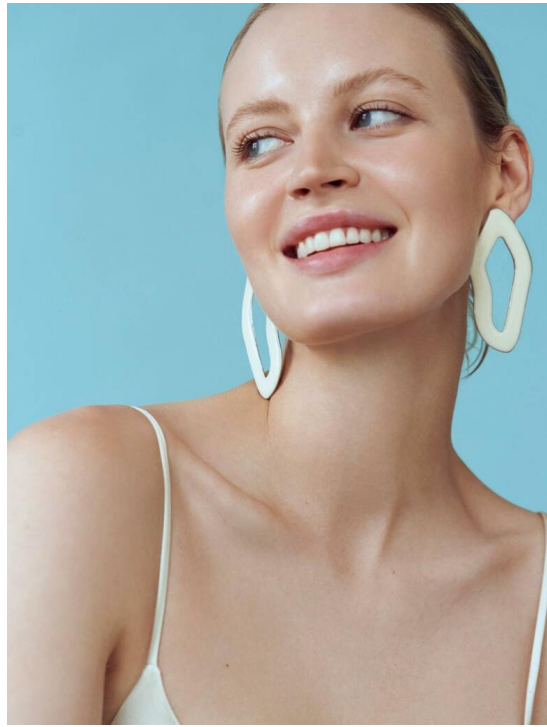

MAGDA

NO TOYS

© 2025 SCHWANENMARKT 12 40213 DÜSSELDORF T 0211 32 21 00 F 0211 32 21 11 INFO@NOTOYS.DE