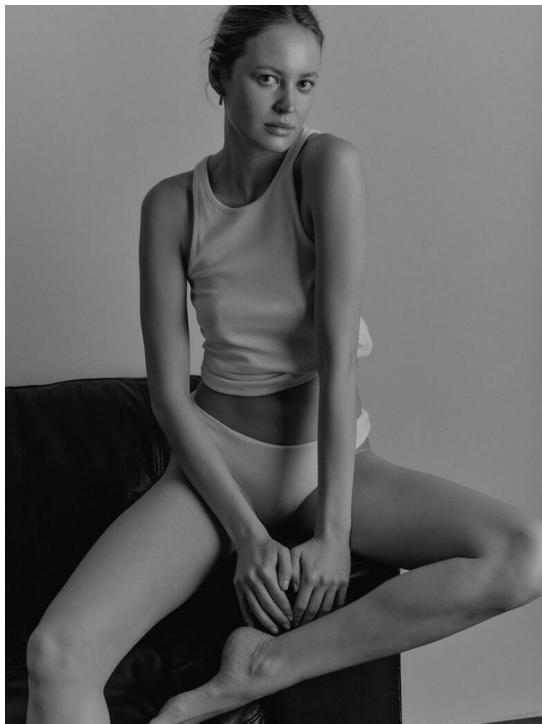

MAGDA

NO TOYS