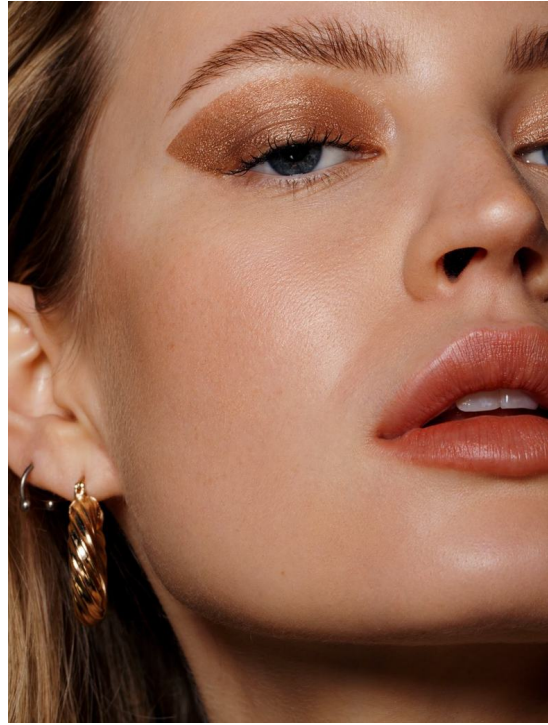

MAGDA

NO TOYS