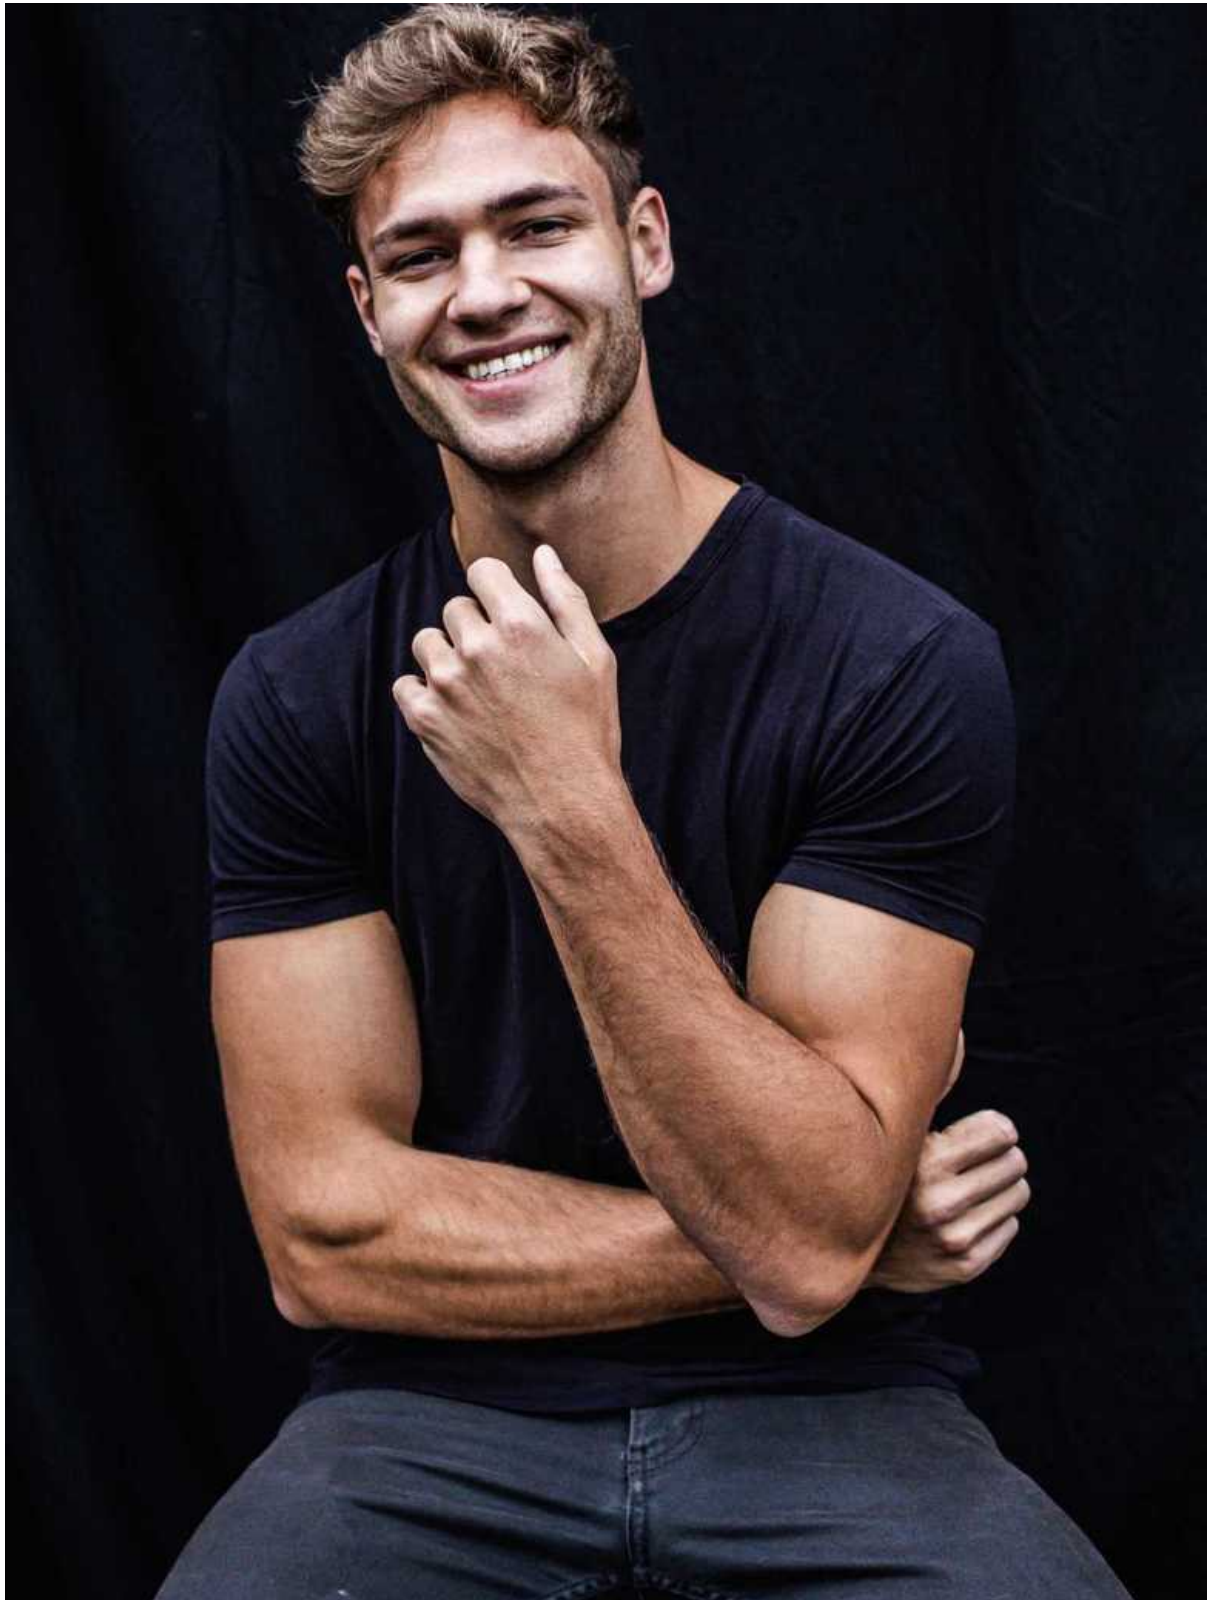

TOBIAS REUTER

HEIGHT:185 | BUST:99 | WAIST:77 | HIPS:95 | SHOES:43 | SUIT:48 | HAIR:BLONDE | EYES:BLUE

NO TOYS

TOBIAS REUTER

NO TOYS

TOBIAS REUTER

NO TOYS

TOBIAS REUTER