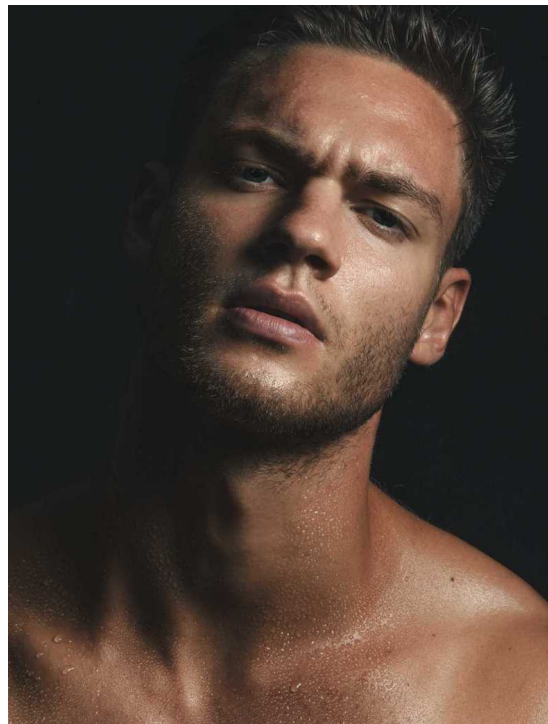

TOBIAS REUTER

HEIGHT:185 | BUST:99 | WAIST:77 | HIPS:95 | SHOES:43 | SUIT:48 | HAIR:BLONDE | EYES:BLUE

NO TOYS

TOBIAS REUTER

NO TOYS

TOBIAS REUTER

NO TOYS

TOBIAS REUTER