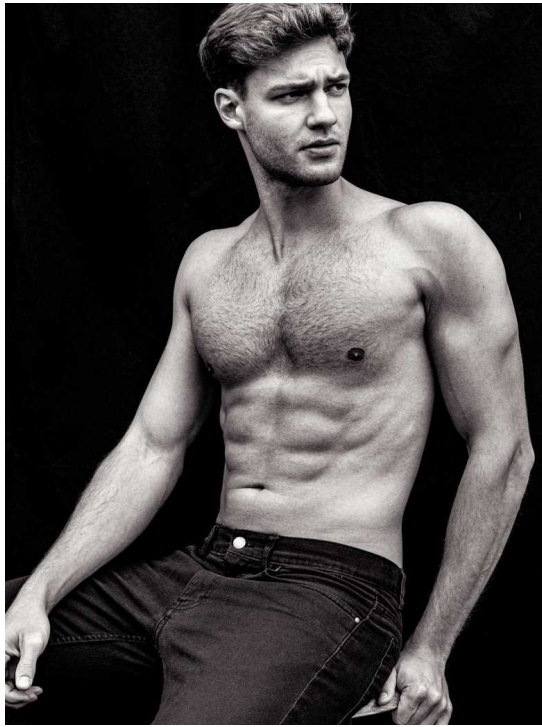

TOBIAS REUTER

HEIGHT:185 | BUST:99 | WAIST:77 | HIPS:95 | SHOES:43 | SUIT:48 | HAIR:BLONDE | EYES:BLUE

NO TOYS

TOBIAS REUTER

NO TOYS

TOBIAS REUTER

NO TOYS

TOBIAS REUTER