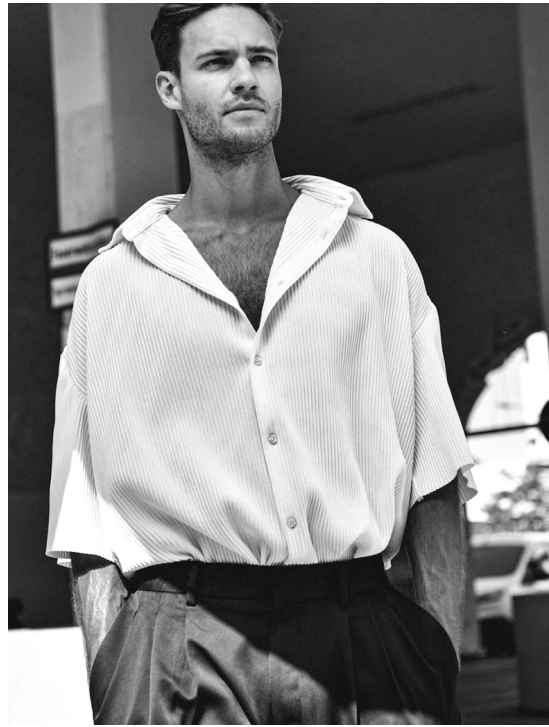

TOBIAS REUTER

NO TOYS