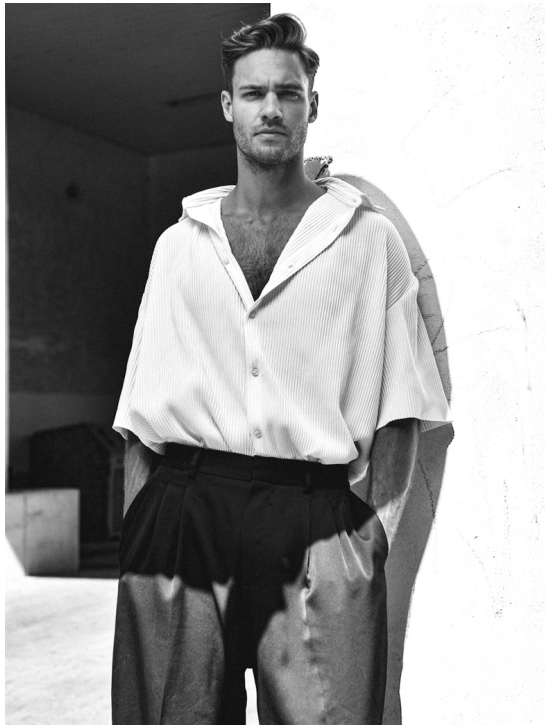

TOBIAS REUTER

NO TOYS