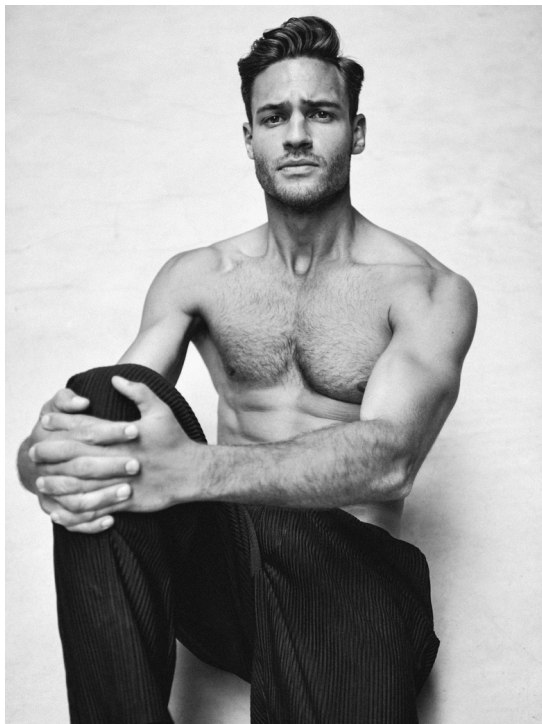

TOBIAS REUTER

HEIGHT:185 | BUST:99 | WAIST:77 | HIPS:95 | SHOES:43 | SUIT:48 | HAIR:BLONDE | EYES:BLUE

NO TOYS

TOBIAS REUTER

NO TOYS

TOBIAS REUTER

NO TOYS

TOBIAS REUTER