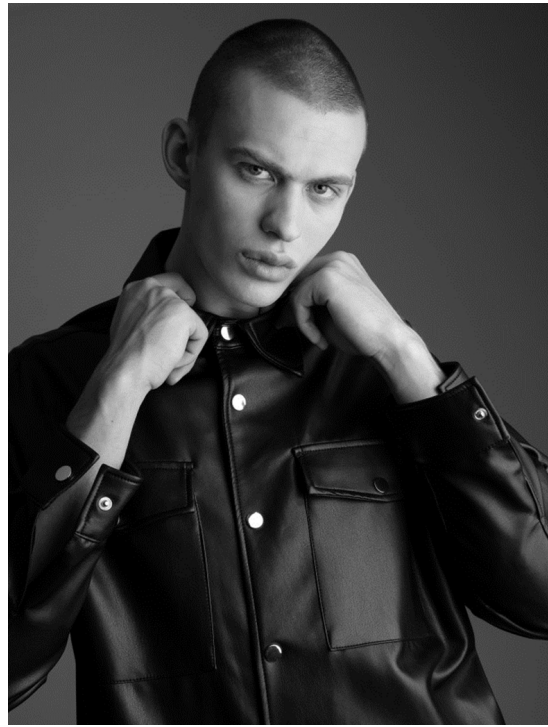

PAWEL R

NO TOYS