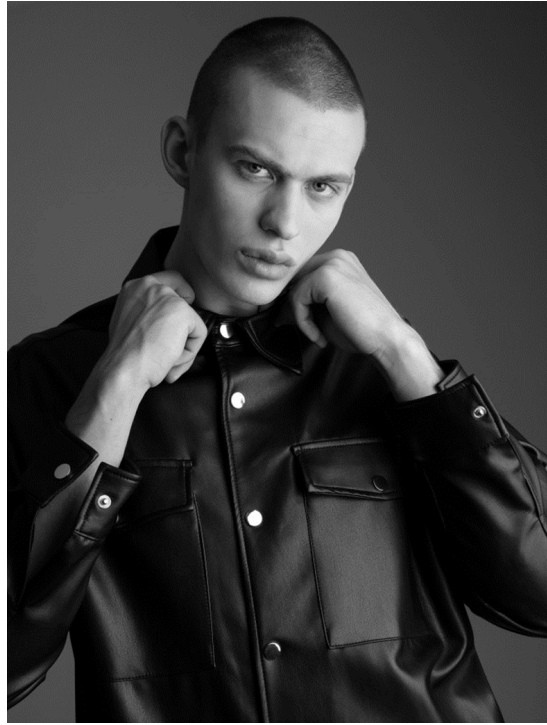

PAWEL R

HEIGHT:188 | BUST:97 | WAIST:77 | HIPS:98 | SHOES:44 | SUIT:48 | HAIR:BROWN | EYES:BLUE

NO TOYS

PAWEL R

NO TOYS

PAWEL R

NO TOYS

PAWEL R