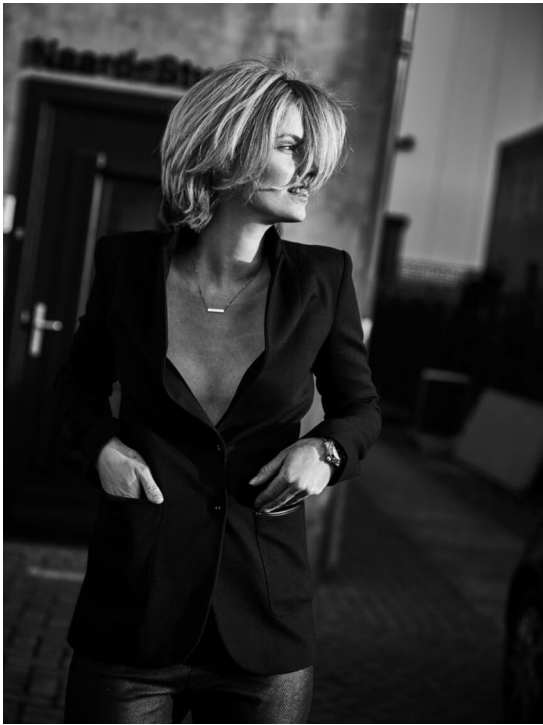

ELLEN GAFFERT

NO TOYS