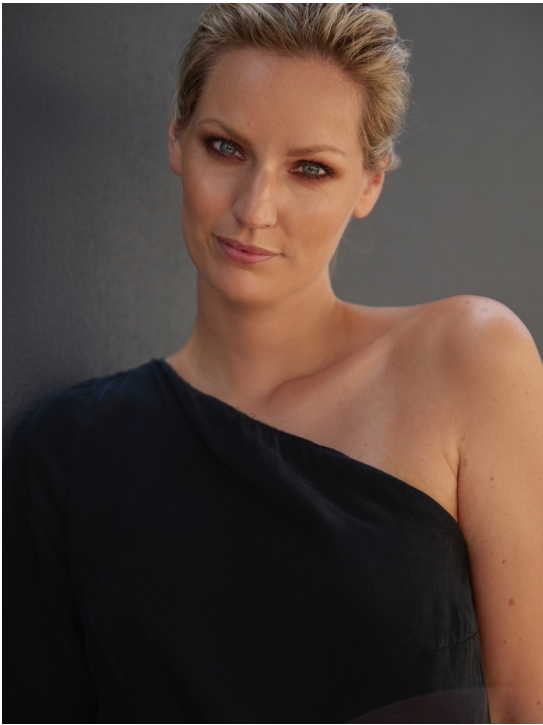

ELLEN GAFFERT

NO TOYS