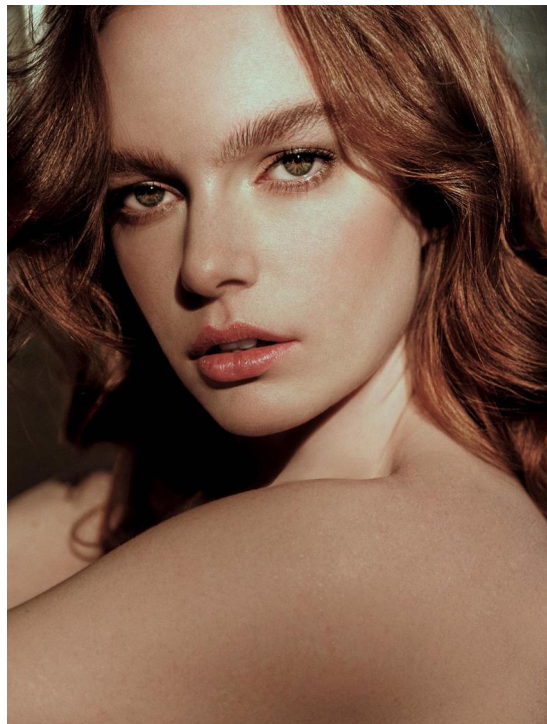

SOPHIE DROOGENDIJK

NO TOYS