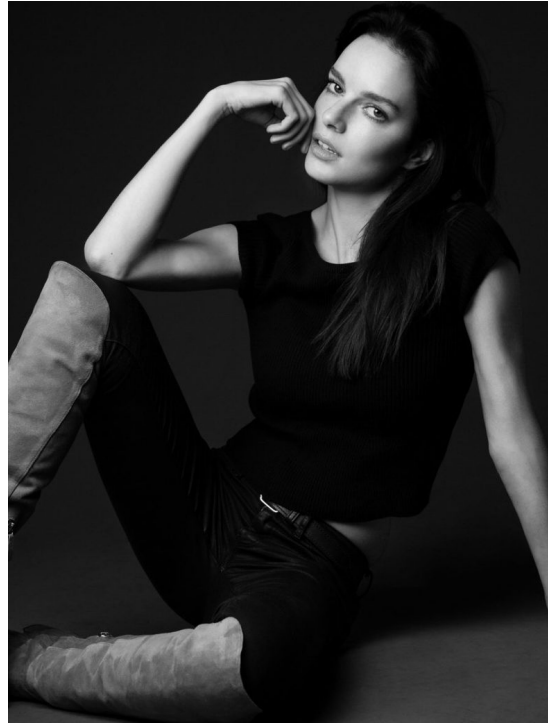

# SOPHIE DROOGENDIJK

HEIGHT:177 | BUST:89 | WAIST:65 | HIPS:92 | SHOES:40 | DRESS:36 | HAIR:BROWN | EYES:GREEN

NO TOYS

# SOPHIE DROOGENDIJK

NO TOYS