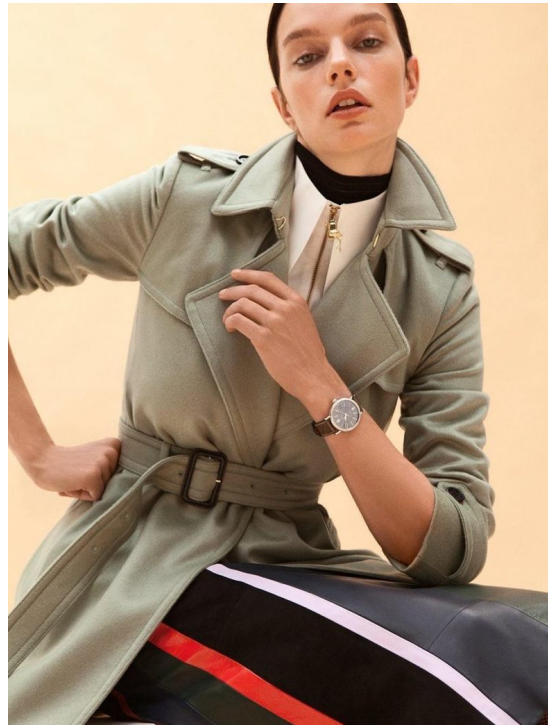

SOPHIE DROOGENDIJK

NO TOYS