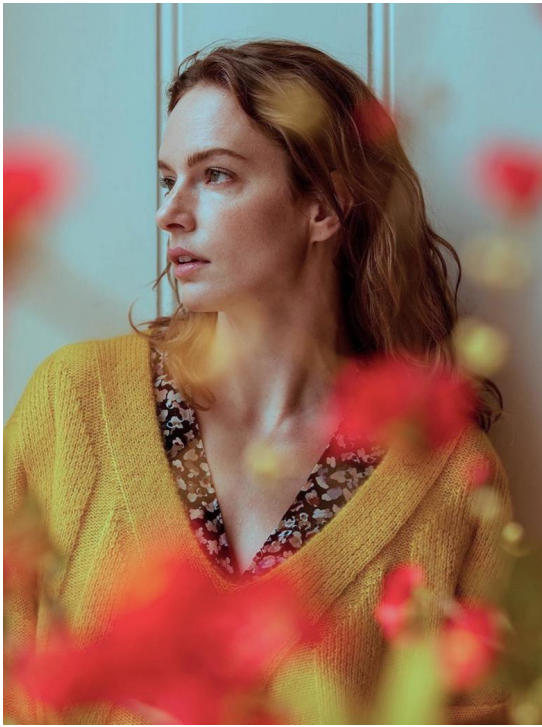

SOPHIE DROOGENDIJK

NO TOYS