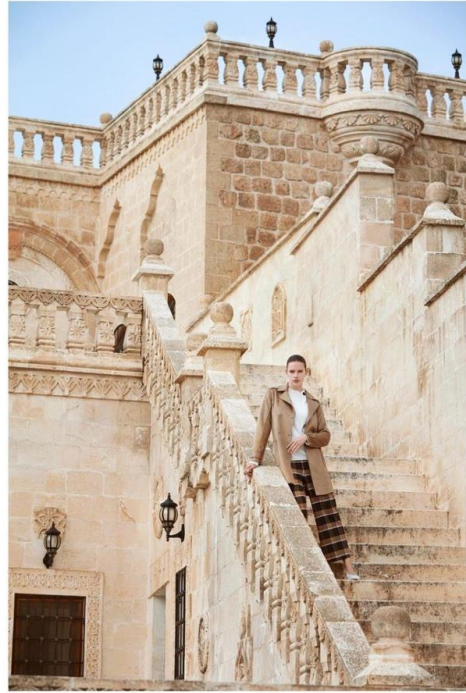

SOPHIE DROOGENDIJK

NO TOYS