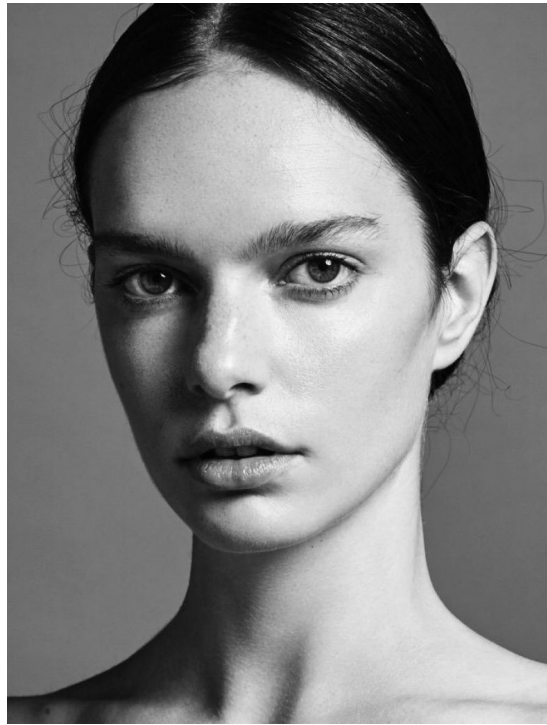

SOPHIE DROOGENDIJK

NO TOYS