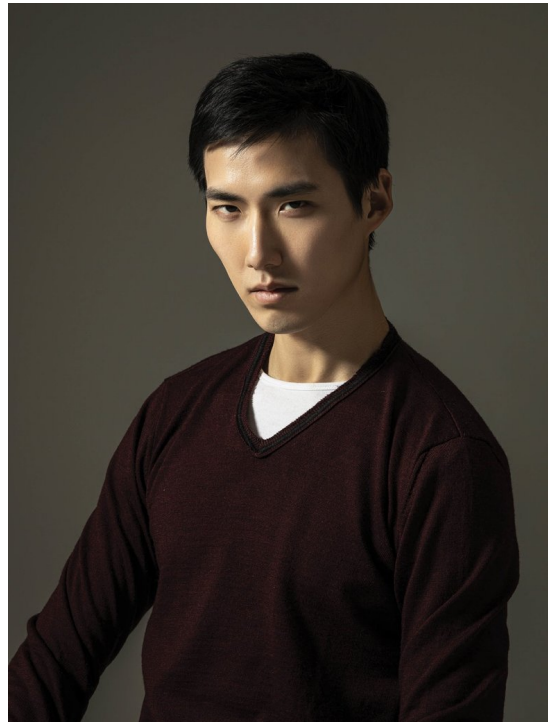

WEI MING HU

NO TOYS