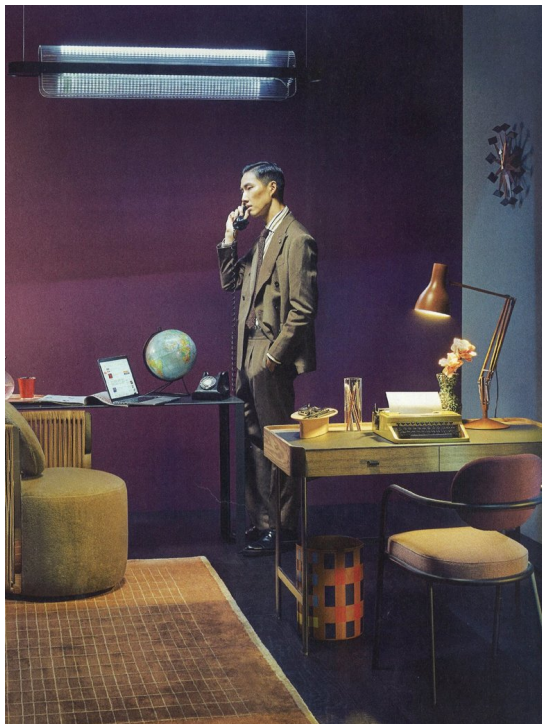

WEI MING HU

NO TOYS