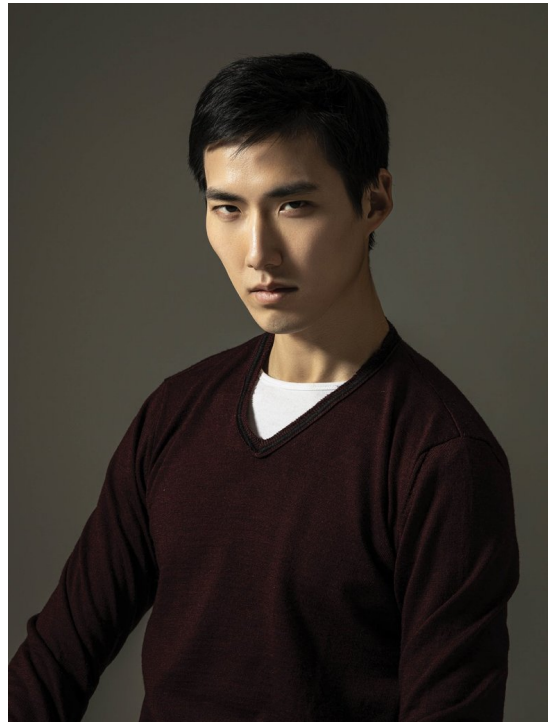

WEI MING HU

HEIGHT 188 BUST 96 WAIST 77 HIPS 95 SHOES 0 SUIT 48 HAIR BLACK EYES BROWN

NO TOYS

WEI MING HU

NO TOYS

WEI MING HU

NO TOYS