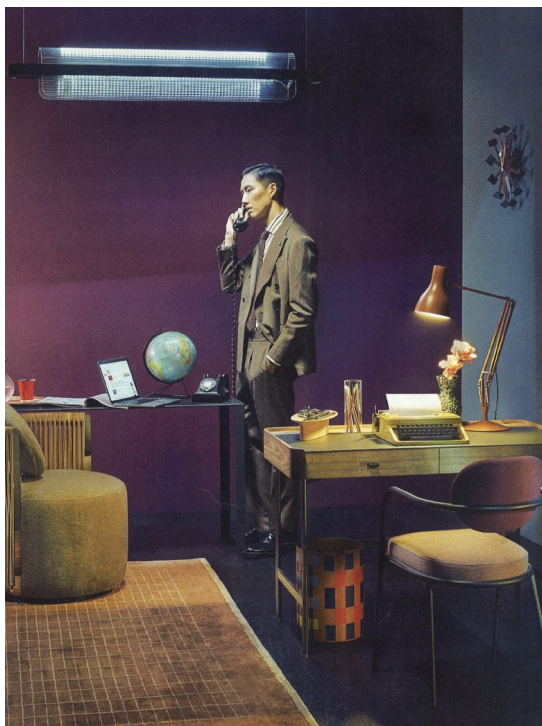

WEI MING HU

HEIGHT 188 BUST 96 WAIST 77 HIPS 95 SHOES 0 SUIT 48 HAIR BLACK EYES BROWN

NO TOYS

WEI MING HU

NO TOYS

WEI MING HU

NO TOYS