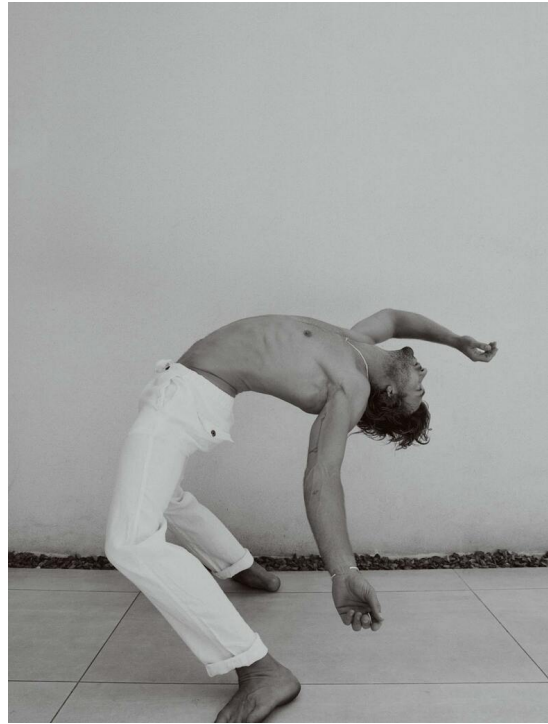

BAUKE

**no toys
modelagency**