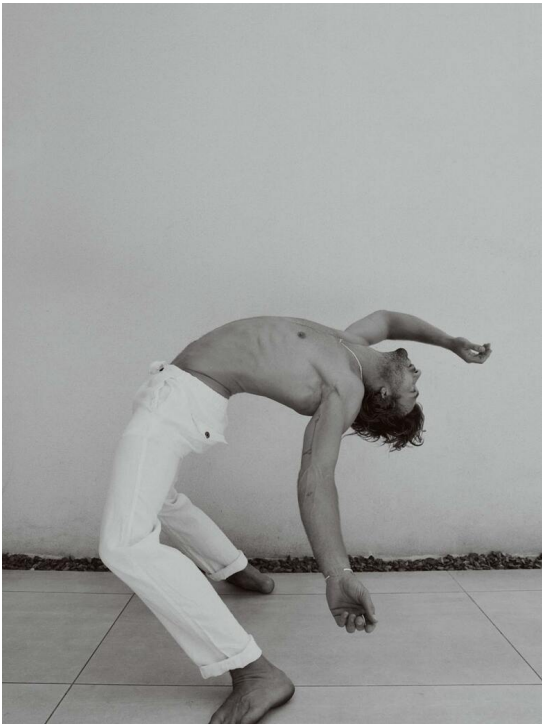

BAUKE

NO TOYS