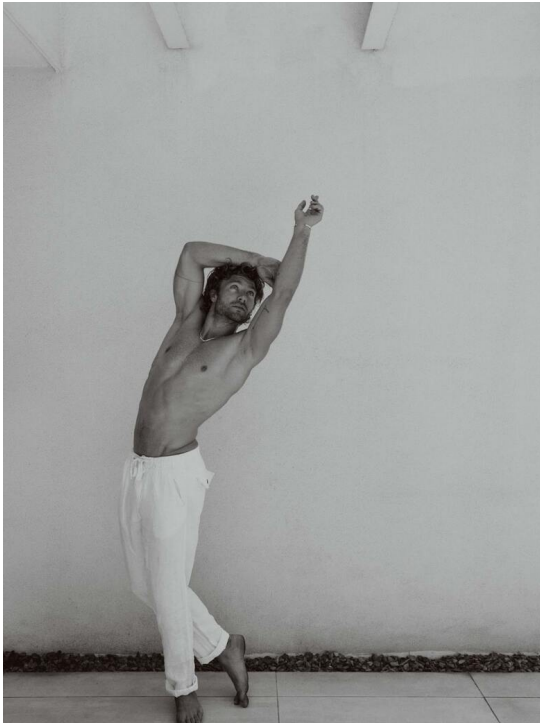

BAUKE

**no toys
modelagency**