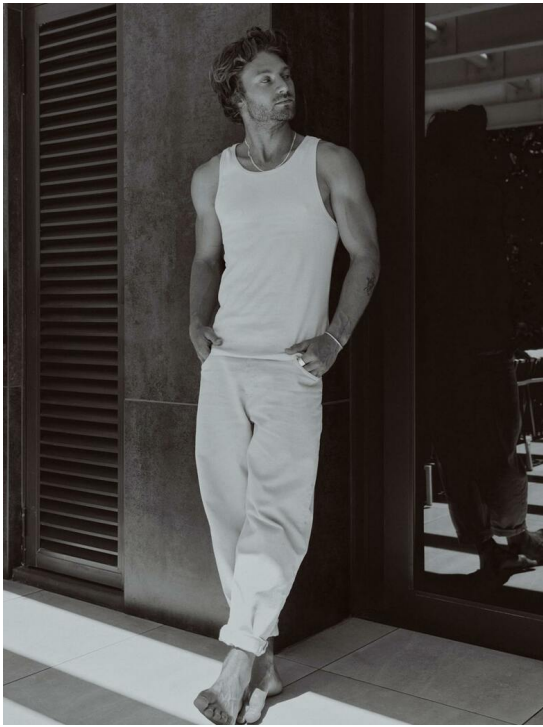

BAUKE

NO TOYS