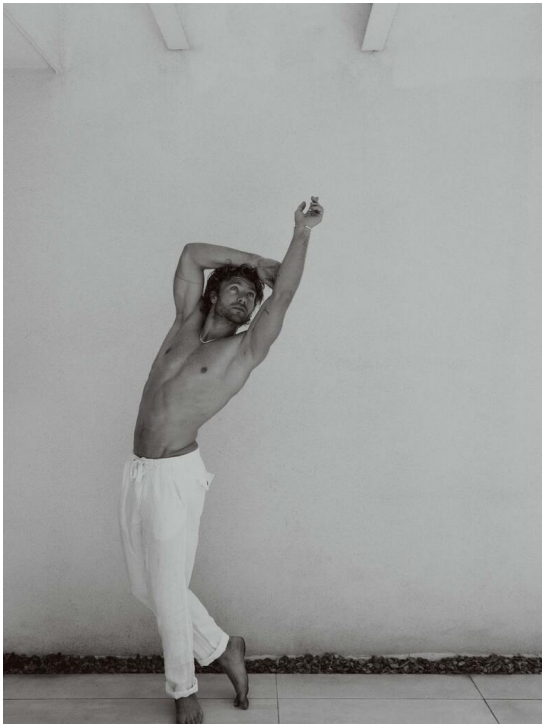

BAUKE

NO TOYS