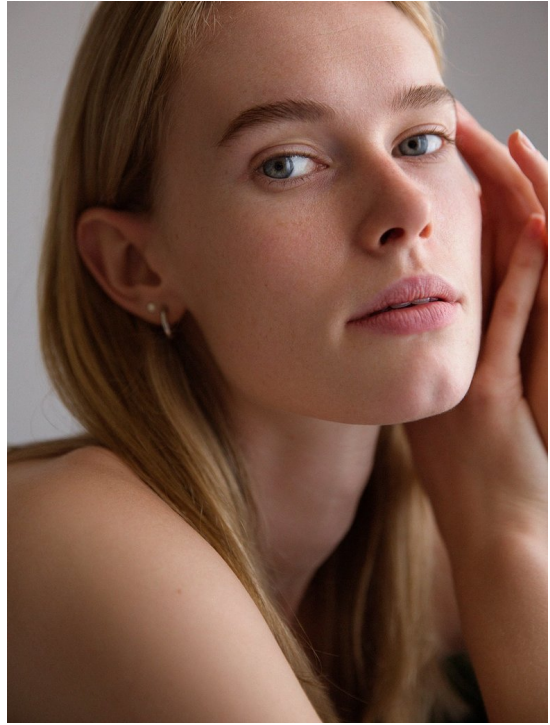

ANNE DEN OUTER

NO TOYS