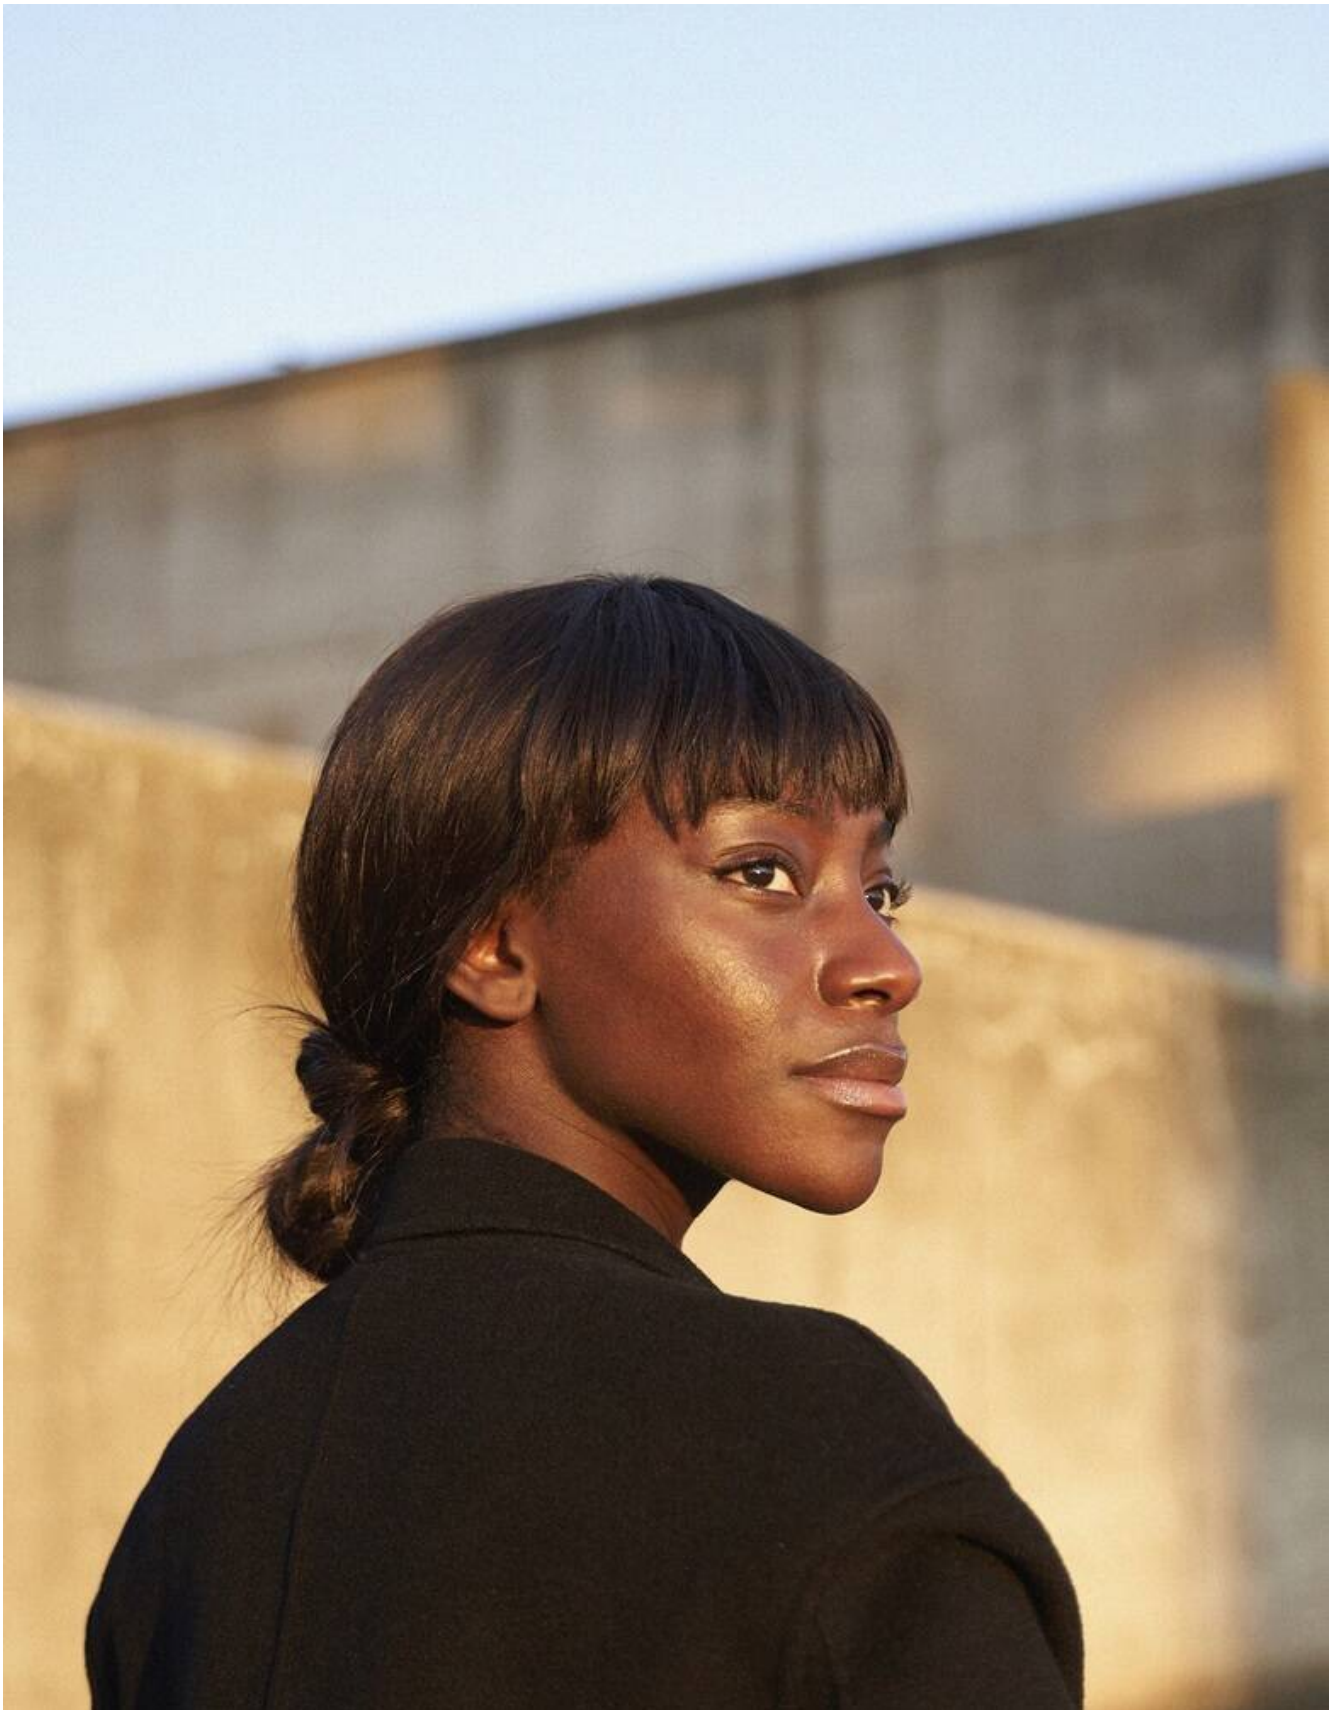

NO TOYS

JADE ROSE

HEIGHT: 176 | DRESS: 36 | BUST: 88 | WAIST: 65 | HIPS: 94 | SHOES: 41 | HAIR: BLACK | EYES: BROWN

NO TOYS  
MODELAGENCY  
SCHWANENMARKT 12  
40213 DÜSSELDORF  
+49 211 32 21 00  
[www . notoys . de](http://www.notoys.de)