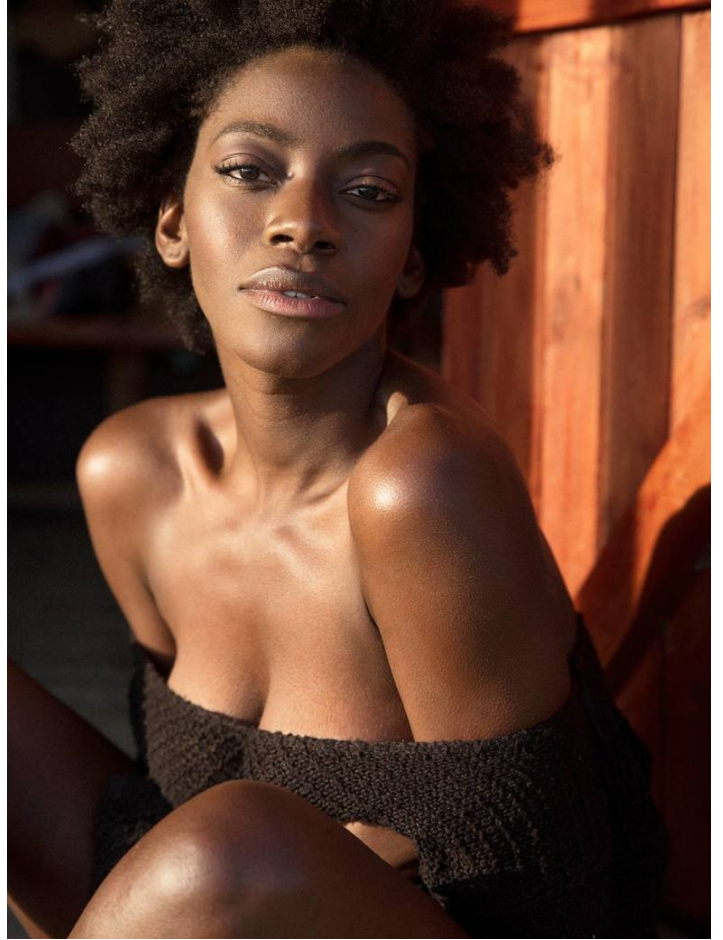

# JADE ROSE

HEIGHT: 176 | DRESS: 36 | BUST: 88 | WAIST: 65 | HIPS: 94 | SHOES: 41 | HAIR: BLACK | EYES: BROWN

NO TOYS

# JADE ROSE

NO TOYS