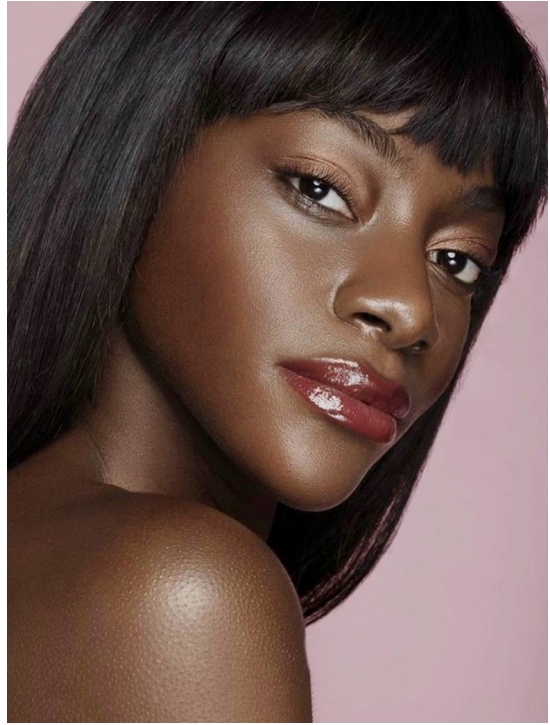

# JADE ROSE

HEIGHT 176 BUST 88 WAIST 65 HIPS 94 SHOES 41 DRESS 36 HAIR BLACK EYES BROWN

NO TOYS

# JADE ROSE

NO TOYS