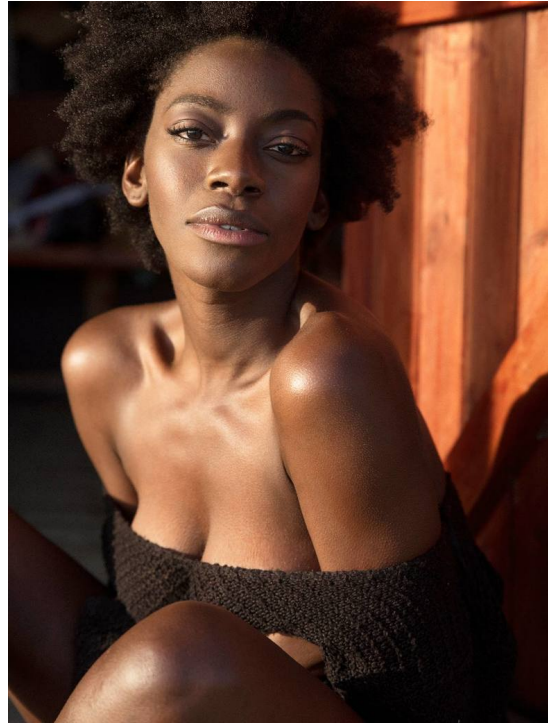

# JADE ROSE

HEIGHT 176 BUST 88 WAIST 65 HIPS 94 SHOES 41 DRESS 36 HAIR BLACK EYES BROWN

NO TOYS

# JADE ROSE

NO TOYS