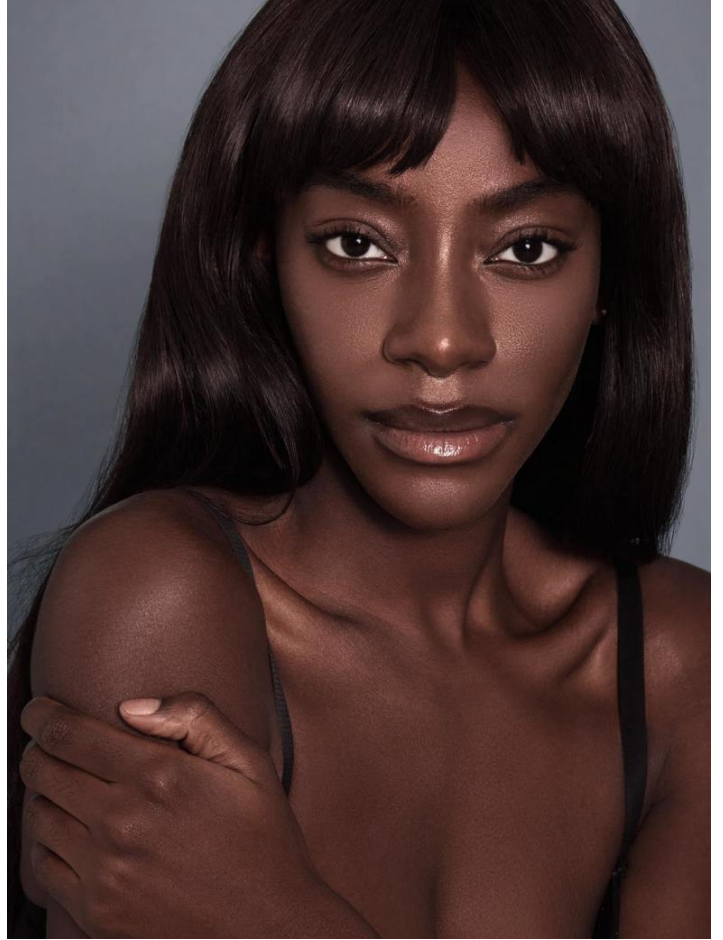

# JADE ROSE

HEIGHT: 176 | DRESS: 36 | BUST: 88 | WAIST: 65 | HIPS: 94 | SHOES: 41 | HAIR: BLACK | EYES: BROWN

NO TOYS

# JADE ROSE

NO TOYS