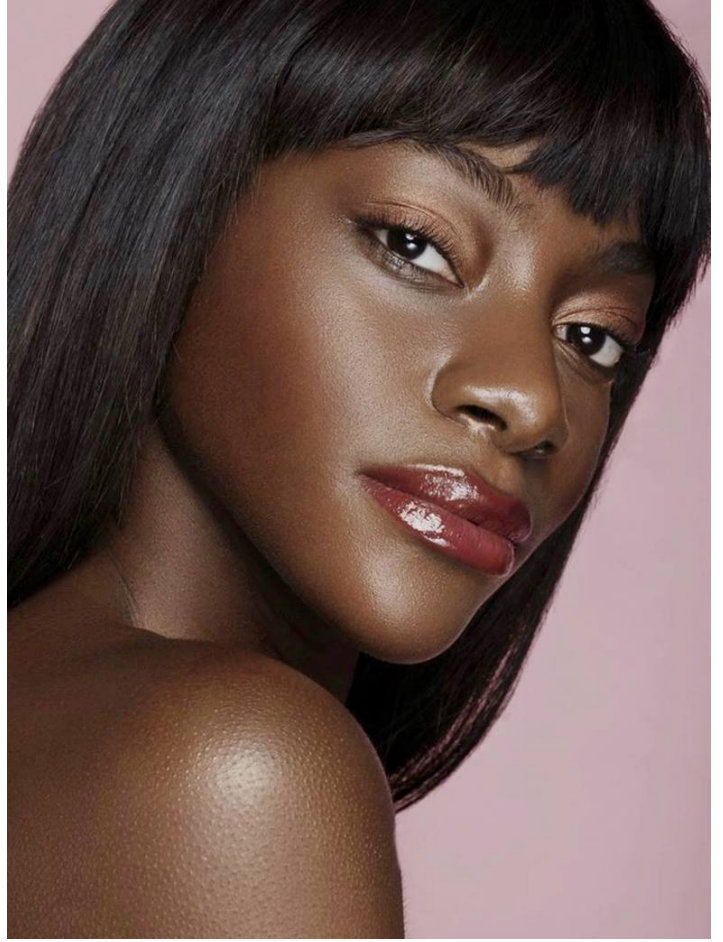

JADE ROSE

NO TOYS