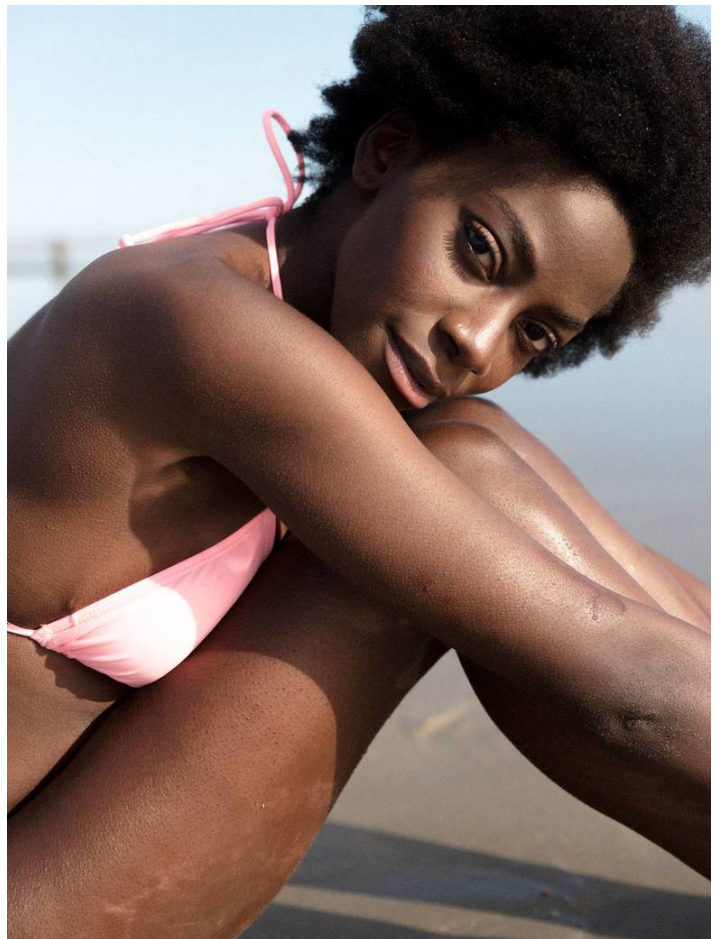

# JADE ROSE

HEIGHT: 176 | DRESS: 36 | BUST: 88 | WAIST: 65 | HIPS: 94 | SHOES: 41 | HAIR: BLACK | EYES: BROWN

NO TOYS

# JADE ROSE

NO TOYS