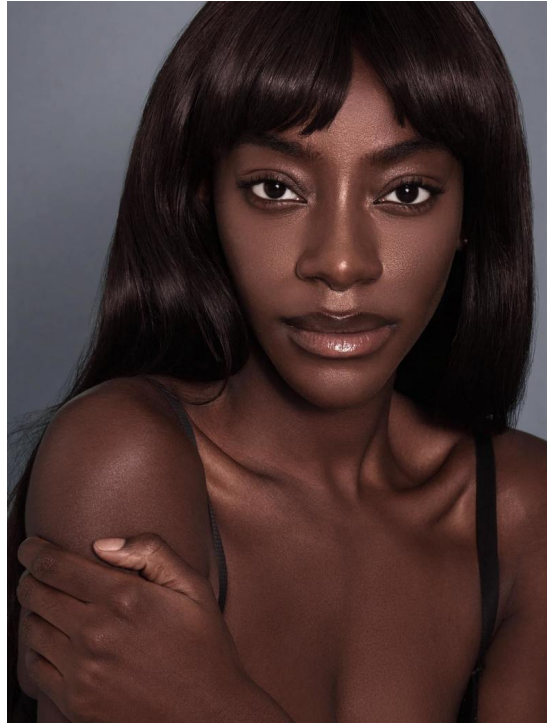

# JADE ROSE

HEIGHT 176 BUST 88 WAIST 65 HIPS 94 SHOES 41 DRESS 36 HAIR BLACK EYES BROWN

NO TOYS

# JADE ROSE

NO TOYS