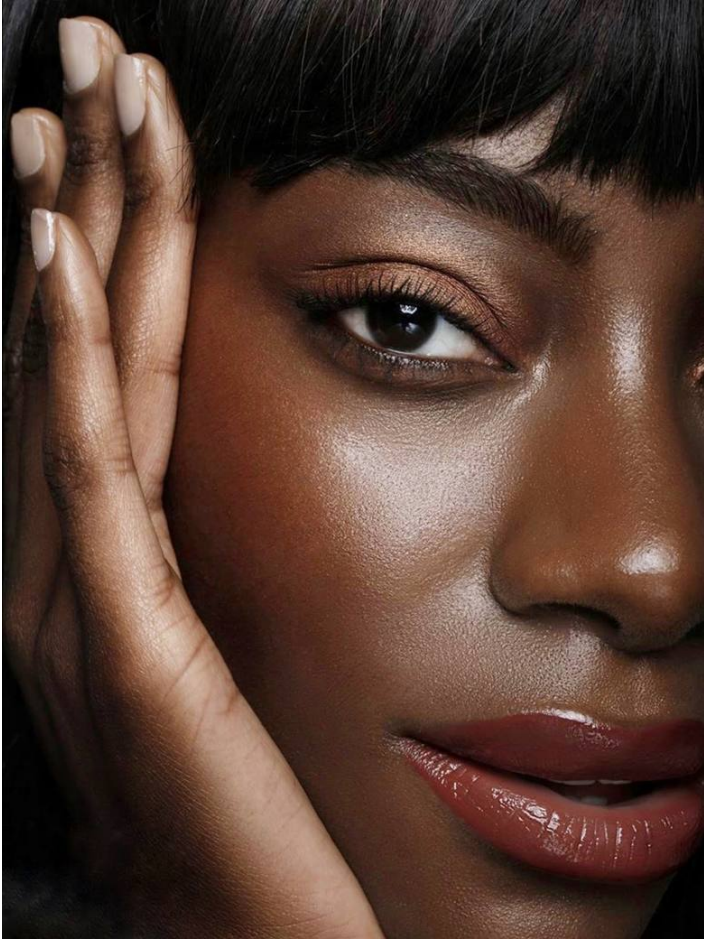

JADE ROSE

NO TOYS