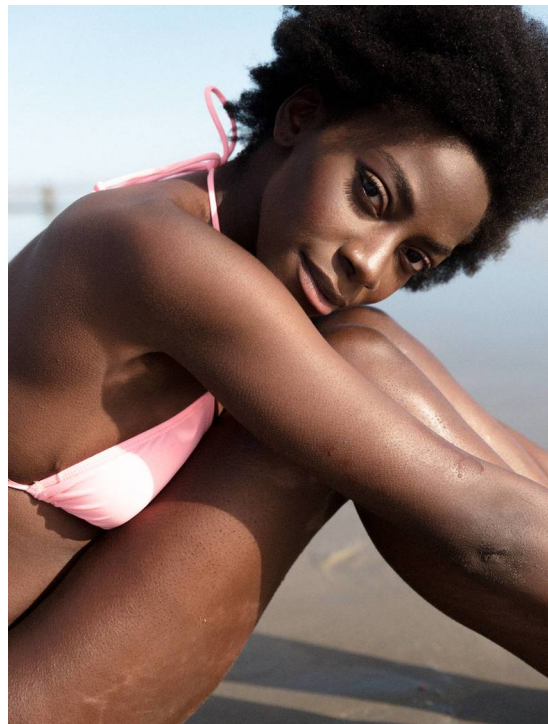

# JADE ROSE

HEIGHT 176 BUST 88 WAIST 65 HIPS 94 SHOES 41 DRESS 36 HAIR BLACK EYES BROWN

NO TOYS

# JADE ROSE

NO TOYS