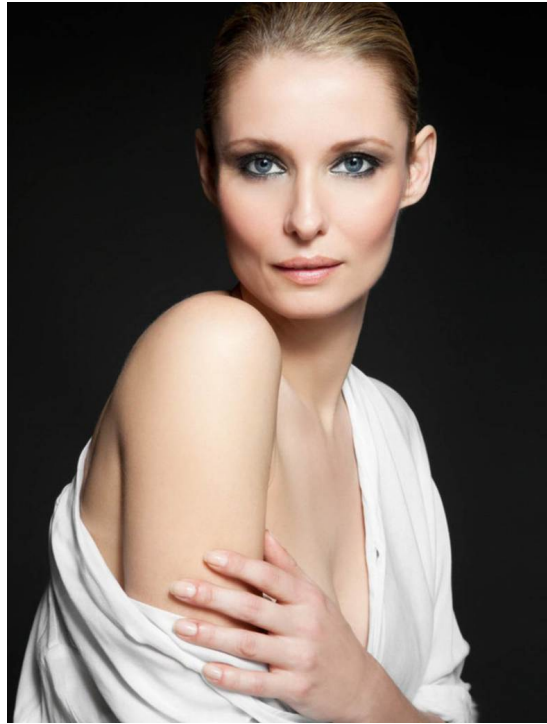

STEFANIE RABEN