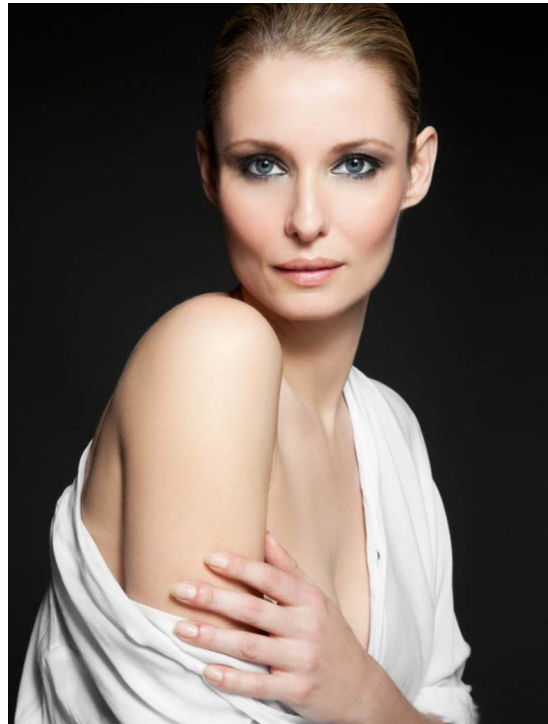

STEFANIE RABEN

NO TOYS