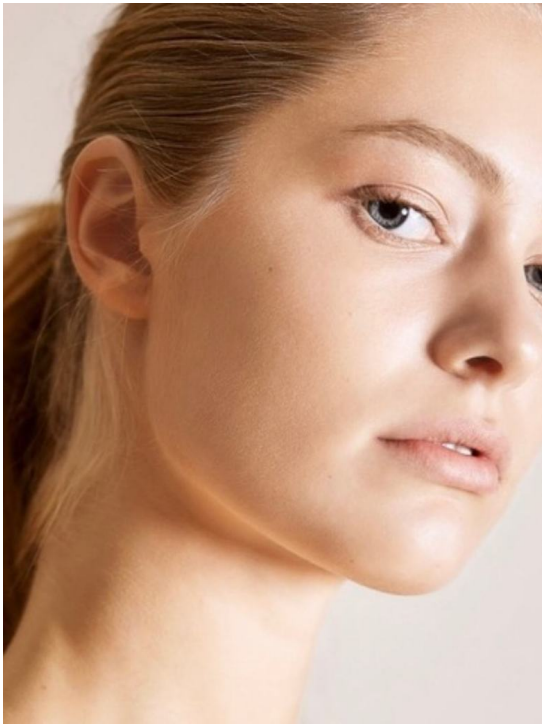

LEONIE T

HEIGHT 175 BUST 86 WAIST 65 HIPS 91 SHOES 40 DRESS 36 HAIR BLONDE EYES BLUE

NO TOYS

LEONIE T

NO TOYS

LEONIE T

NO TOYS

LEONIE T