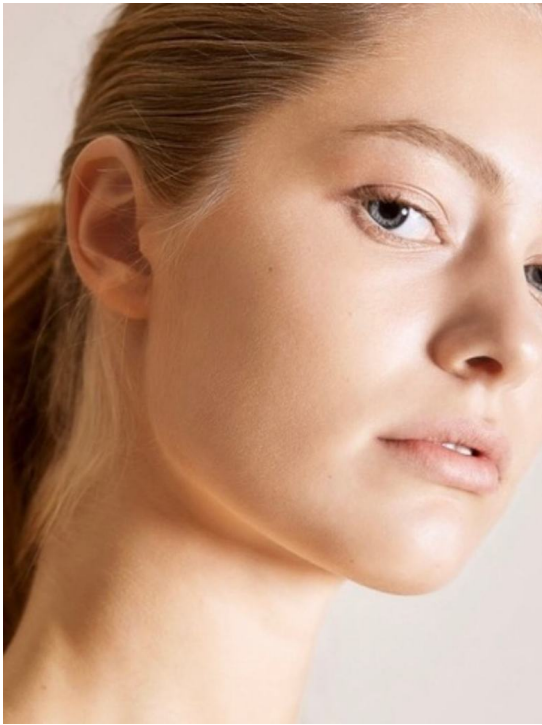

LEONIE T

HEIGHT:175 | BUST:86 | WAIST:65 | HIPS:91 | SHOES:40 | DRESS:36 | HAIR:BLONDE | EYES:BLUE

NO TOYS

LEONIE T

NO TOYS

LEONIE T

NO TOYS

LEONIE T