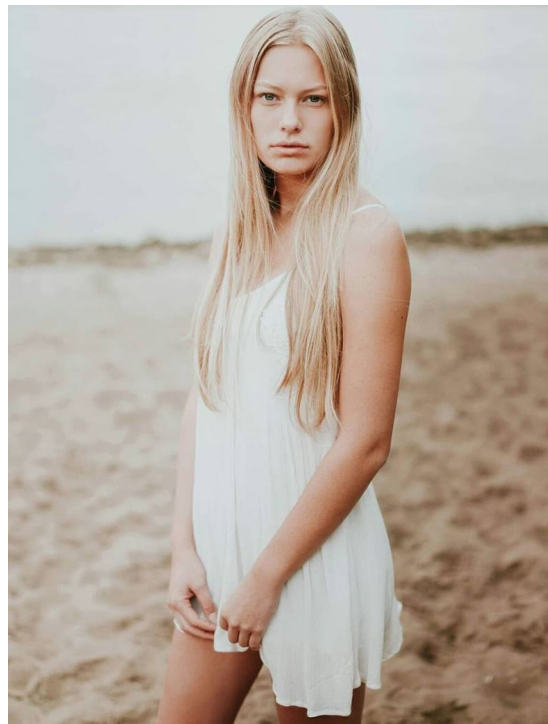

LEONIE T

HEIGHT 175 BUST 86 WAIST 65 HIPS 91 SHOES 40 DRESS 36 HAIR BLONDE EYES BLUE

NO TOYS

LEONIE T

NO TOYS

LEONIE T

NO TOYS

LEONIE T