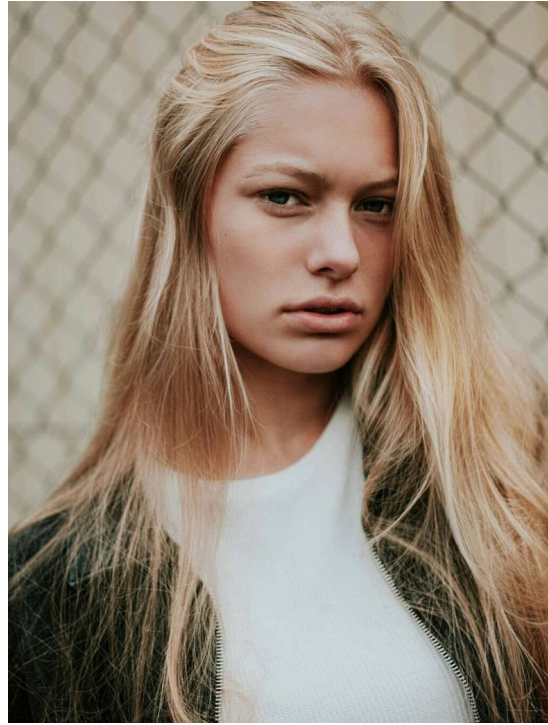

LEONIE T

HEIGHT 175 BUST 86 WAIST 65 HIPS 91 SHOES 40 DRESS 36 HAIR BLONDE EYES BLUE

NO TOYS

LEONIE T

NO TOYS

LEONIE T

NO TOYS

LEONIE T