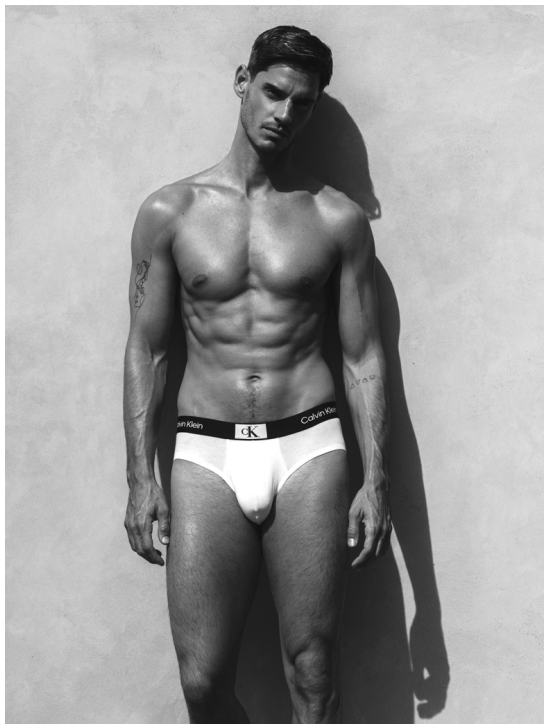

ALESSIO WILMS

NO TOYS