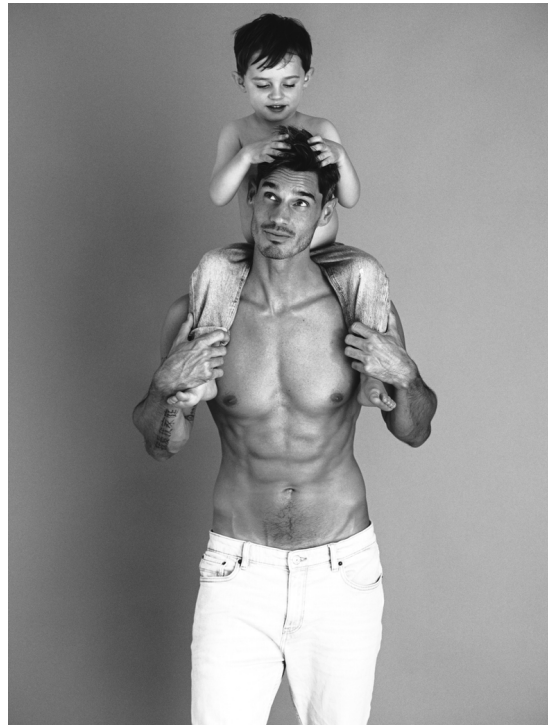

ALESSIO WILMS

NO TOYS