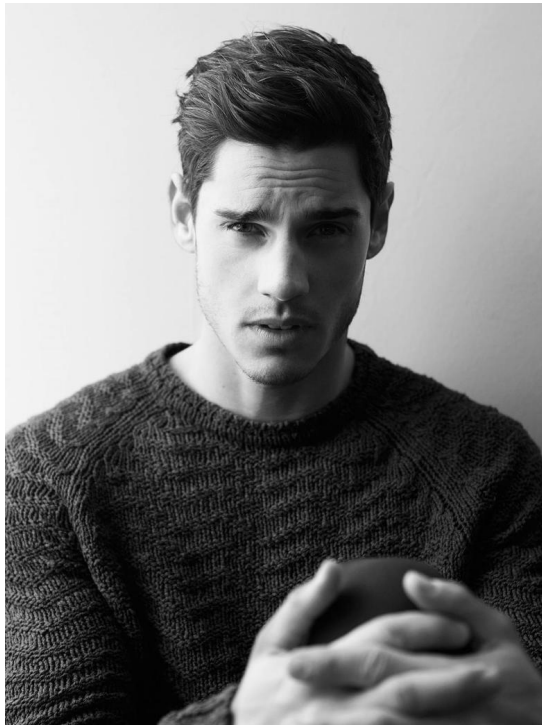

ALESSIO WILMS

NO TOYS