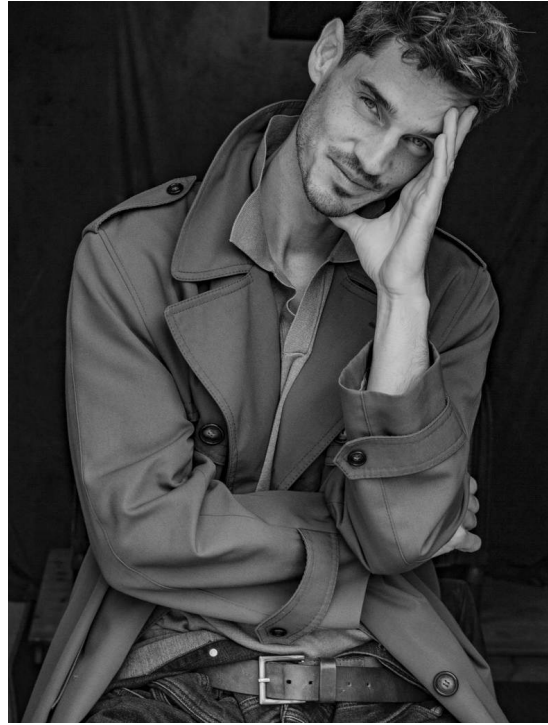

ALESSIO WILMS

NO TOYS