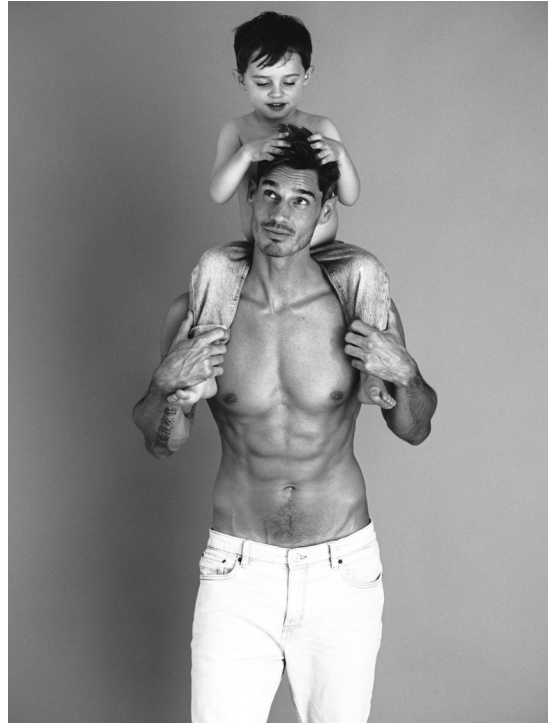

ALESSIO WILMS

HEIGHT:187 | BUST:100 | WAIST:78 | HIPS:96 | SHOES:44 | SUIT:50 | HAIR:BROWN | EYES:BLUE-GREEN

NO TOYS

ALESSIO WILMS

NO TOYS

ALESSIO WILMS

NO TOYS

ALESSIO WILMS