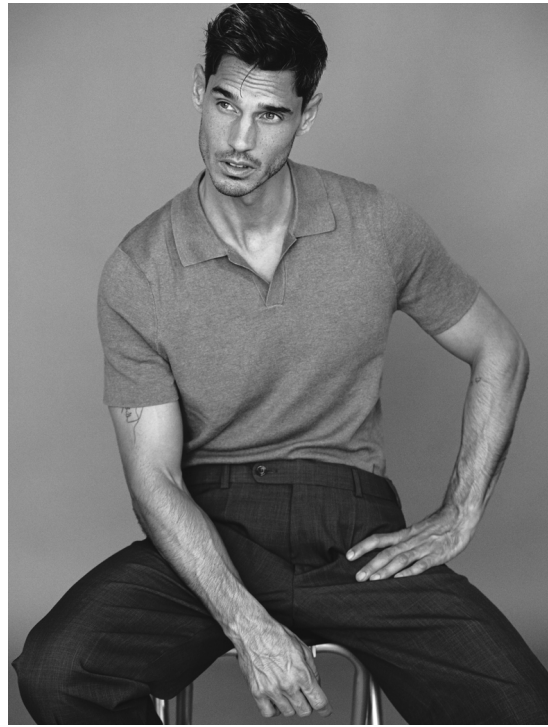

ALESSIO WILMS

NO TOYS