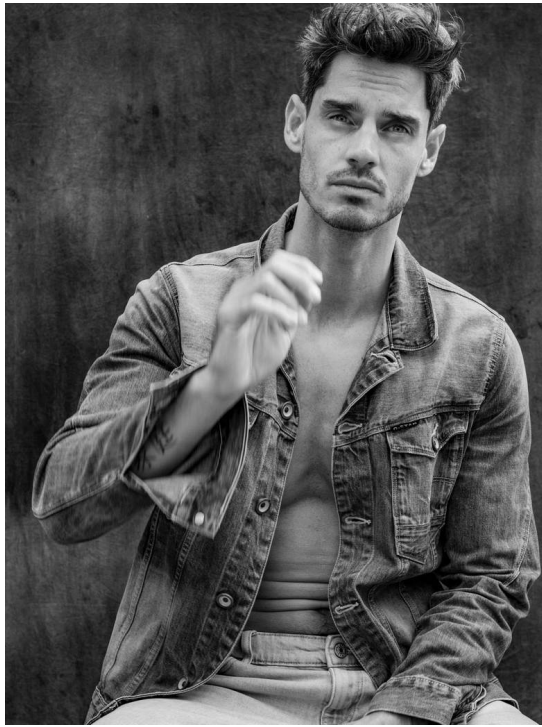

ALESSIO WILMS

NO TOYS