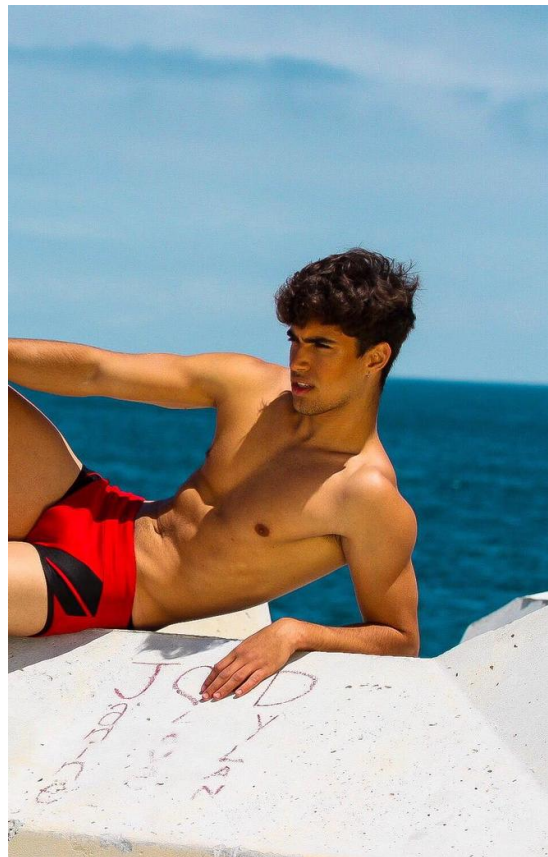

LEONARDO ROCHA

HEIGHT:187 | BUST:94 | WAIST:76 | HIPS:95 | SHOES:43 | SUIT:0 | HAIR:BROWN | EYES:BROWN

NO TOYS

LEONARDO ROCHA

NO TOYS

LEONARDO ROCHA

NO TOYS

LEONARDO ROCHA