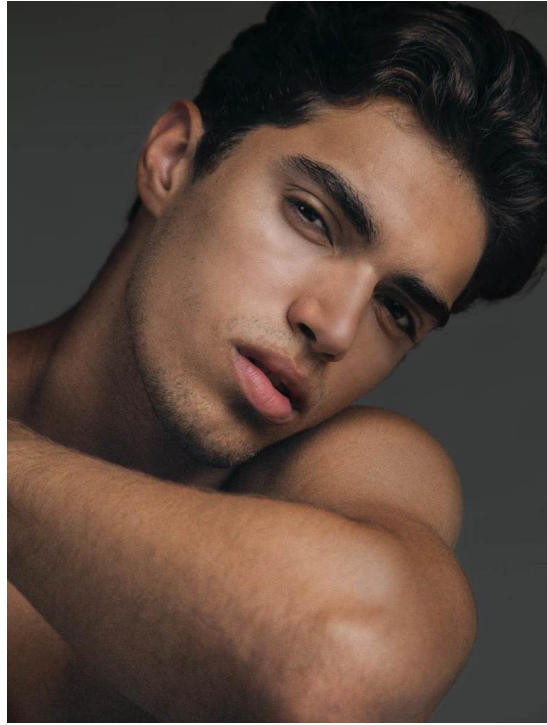

LEONARDO ROCHA

NO TOYS