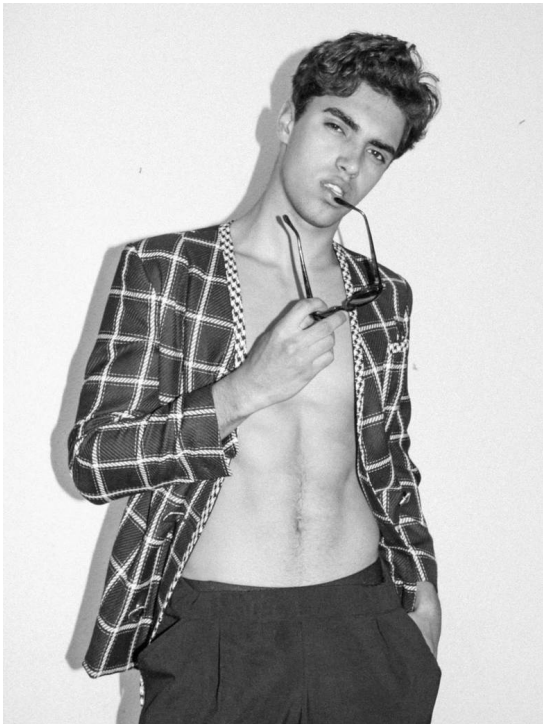

LEONARDO ROCHA

NO TOYS