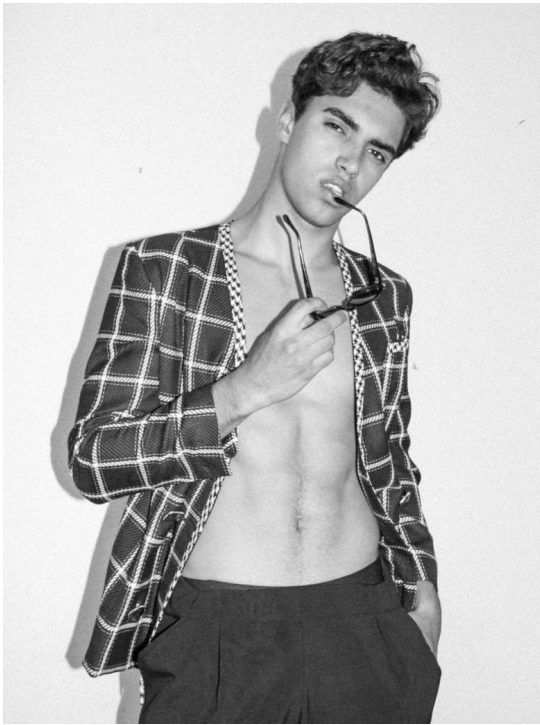

LEONARDO ROCHA

NO TOYS