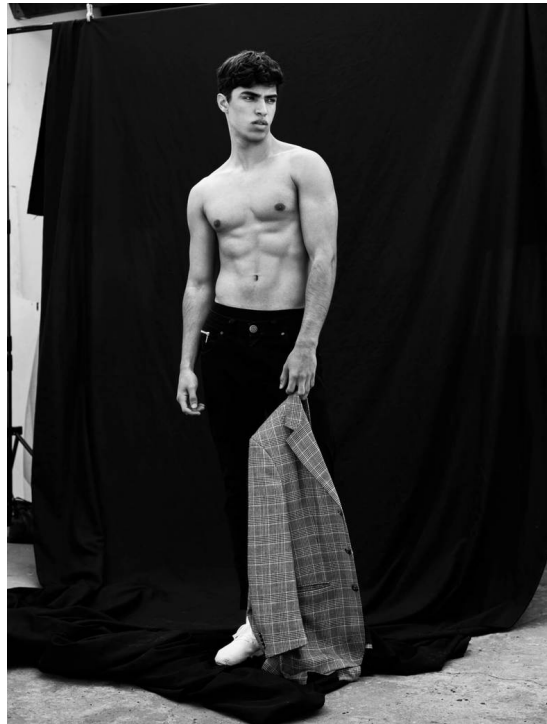

LEONARDO ROCHA

HEIGHT 187 BUST 94 WAIST 76 HIPS 95 SHOES 43 SUIT 0 HAIR BROWN EYES BROWN

NO TOYS

LEONARDO ROCHA

NO TOYS

LEONARDO ROCHA

NO TOYS

LEONARDO ROCHA