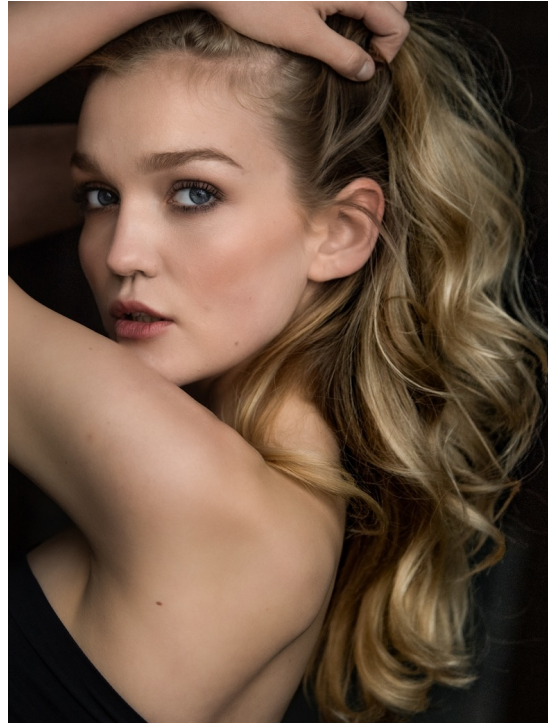

JEMIMA KING

HEIGHT:178 | BUST:85 | WAIST:63 | HIPS:92 | SHOES:40 | DRESS:36 | HAIR:BLONDE | EYES:BLUE

NO TOYS

JEMIMA KING

NO TOYS

JEMIMA KING

NO TOYS

JEMIMA KING

NO TOYS

JEMIMA KING

NO TOYS

JEMIMA KING

NO TOYS

JEMIMA KING

NO TOYS

JEMIMA KING