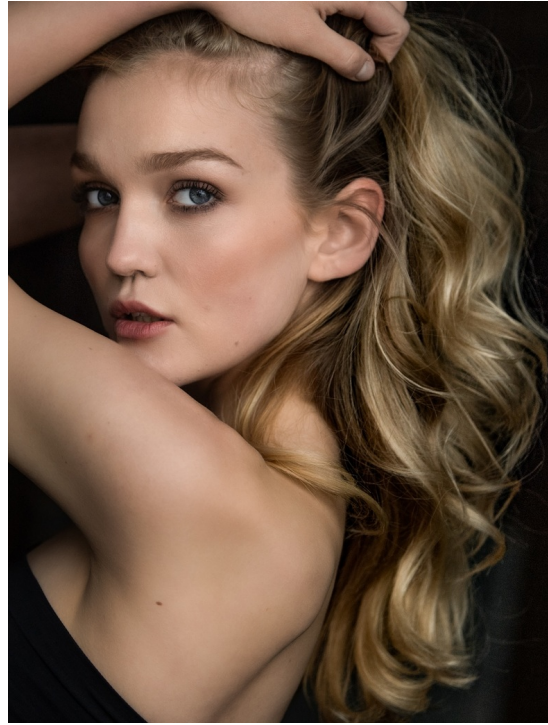

JEMIMA KING

HEIGHT 178 BUST 85 WAIST 63 HIPS 92 SHOES 40 DRESS 36 HAIR BLONDE EYES BLUE

NO TOYS

JEMIMA KING

NO TOYS

JEMIMA KING

NO TOYS

JEMIMA KING

NO TOYS

JEMIMA KING

NO TOYS

JEMIMA KING

NO TOYS

JEMIMA KING

NO TOYS

JEMIMA KING