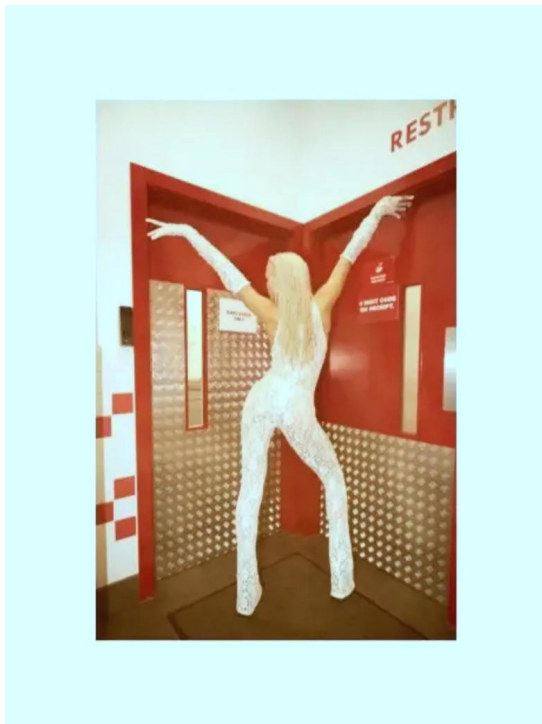

JEMIMA KING

NO TOYS