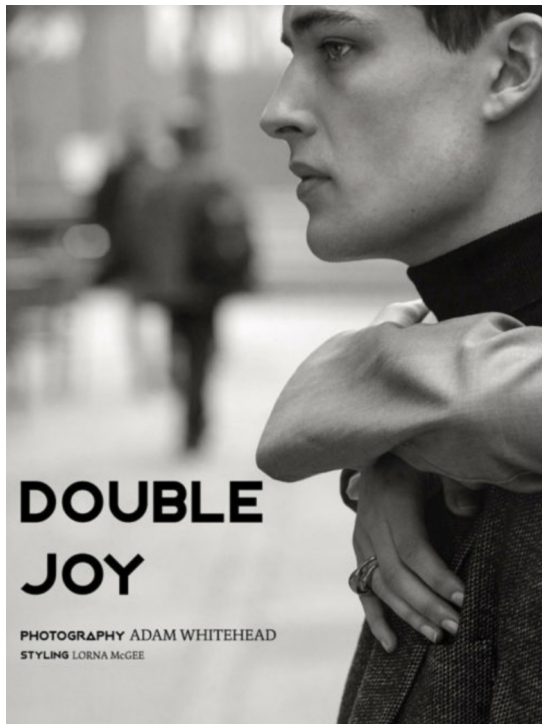

LUCINDA SCHAEFERS

NO TOYS