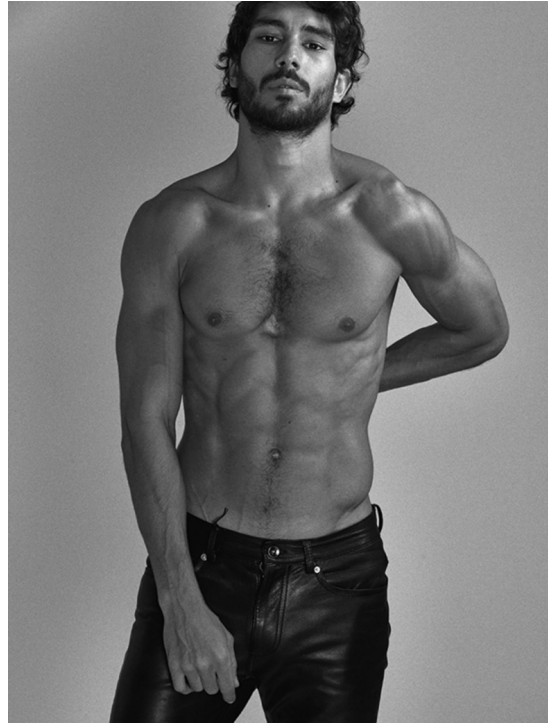

KHALIL

HEIGHT:183 | BUST:99 | WAIST:77 | HIPS:97 | SHOES:42 | SUIT:48 | HAIR:BROWN | EYES:BROWN

NO TOYS

KHALIL

NO TOYS

KHALIL

NO TOYS

KHALIL