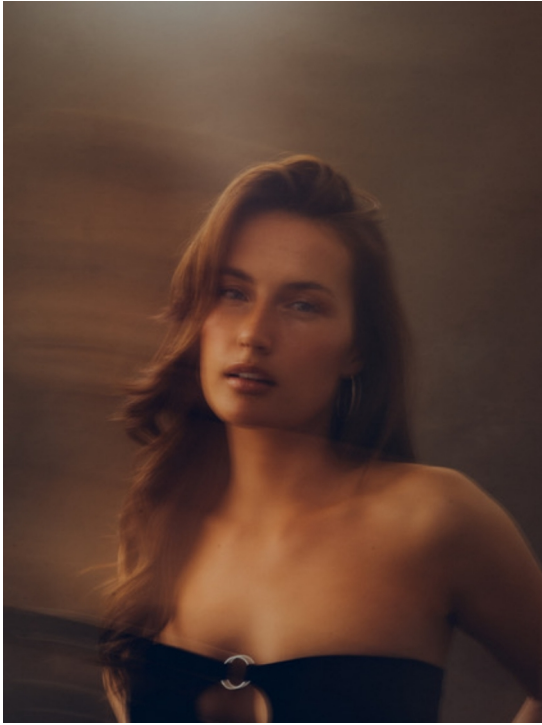

# JANINA JANSEN

HEIGHT 175 BUST 88 WAIST 68 HIPS 97 SHOES 39 DRESS 38 HAIR LIGHT BROWN EYES BLUE

NO TOYS

JANINA JANSEN

NO TOYS

JANINA JANSEN

NO TOYS

# JANINA JANSEN

NO TOYS