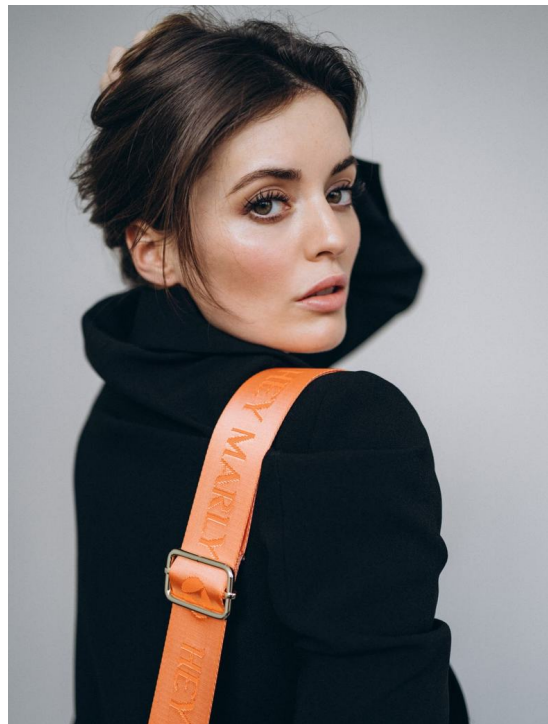

MONA

NO TOYS