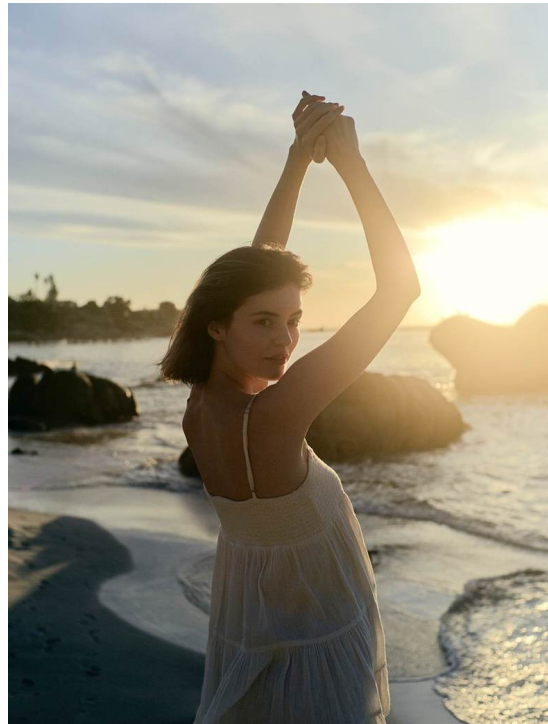

MONA

NO TOYS