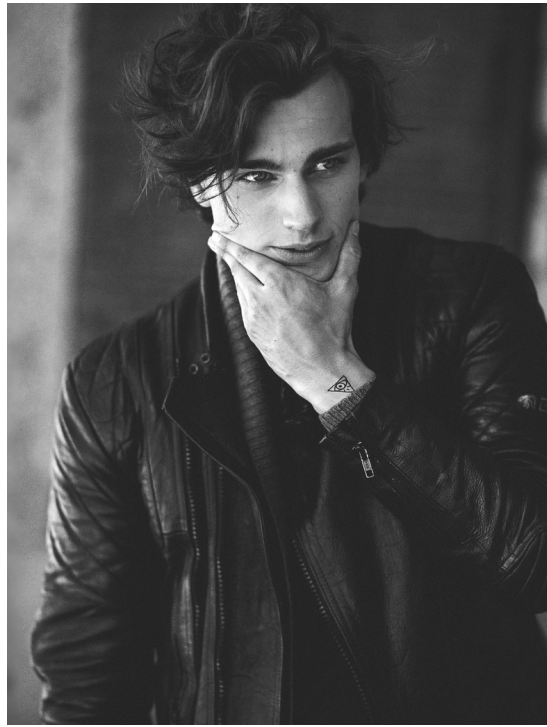

DAVID PASCUALE

NO TOYS

© 2025 SCHWANENMARKT 12 40213 DÜSSELDORF T 0211 32 21 00 F 0211 32 21 11 INFO@NOTOYS.DE