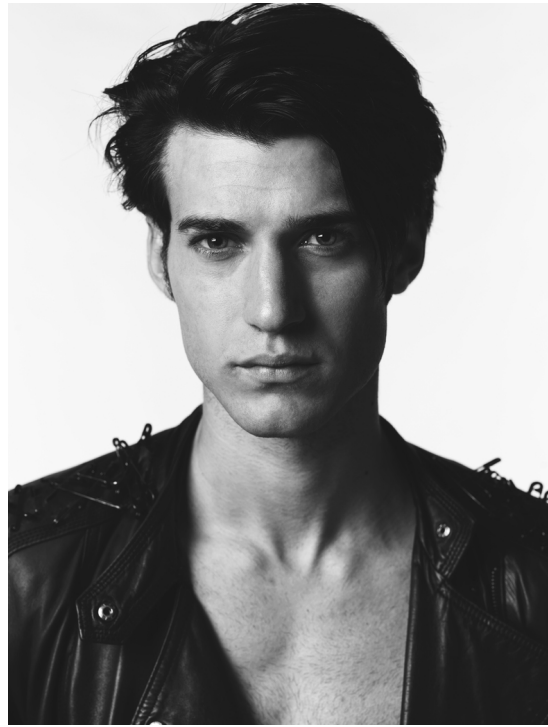

EDOARDO CORADI

NO TOYS