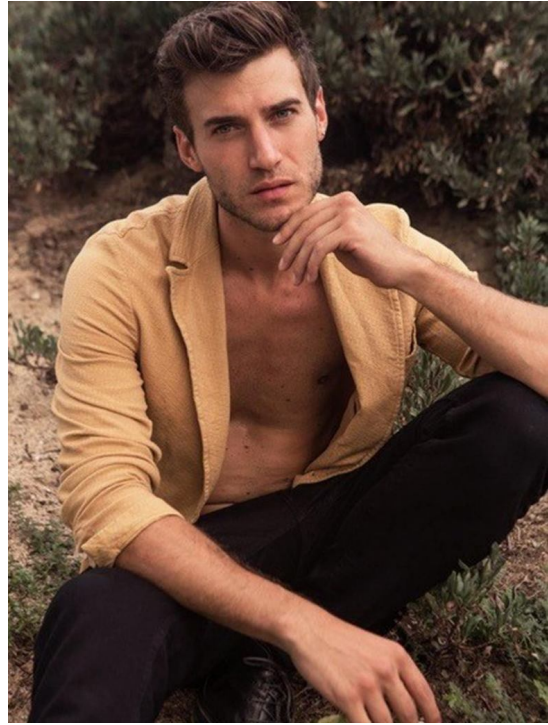

EDOARDO CORADI

NO TOYS