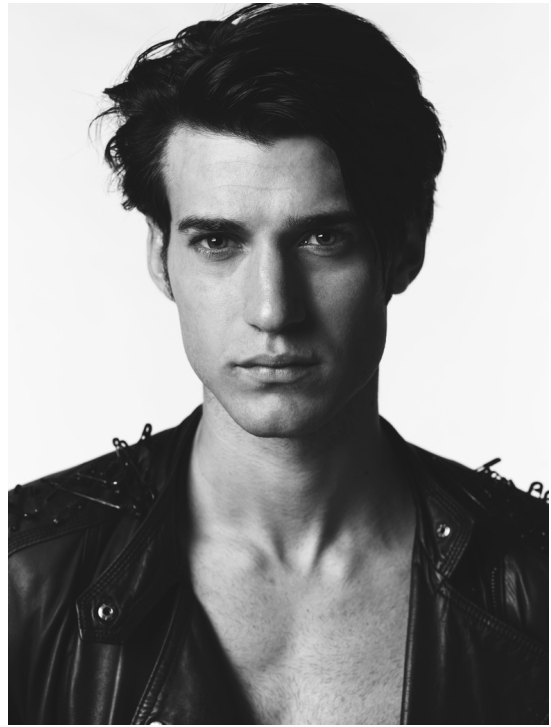

EDOARDO CORADI

NO TOYS