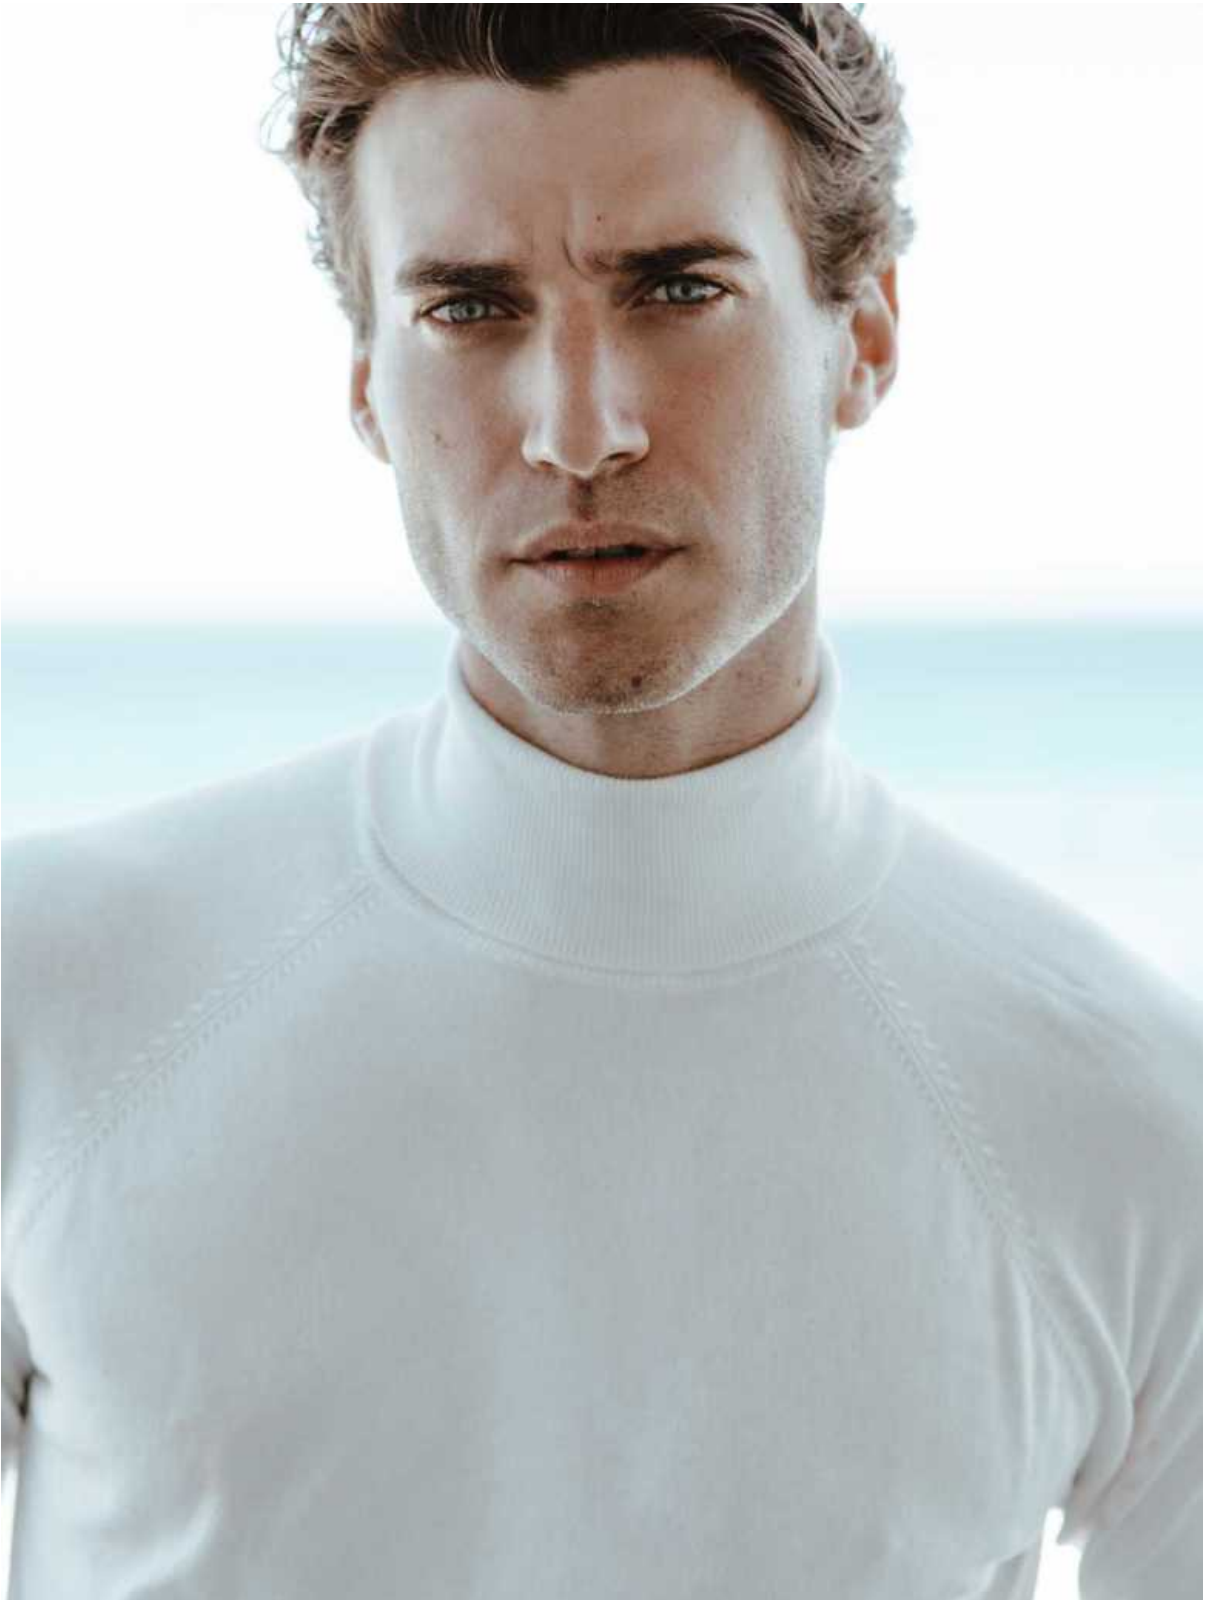

EDOARDO CORADI

HEIGHT 188 BUST 97 WAIST 78 HIPS 96 SHOES 44 SUIT 48 HAIR BROWN EYES BLUE

NO TOYS

EDOARDO CORADI

NO TOYS

EDOARDO CORADI

NO TOYS

EDOARDO CORADI