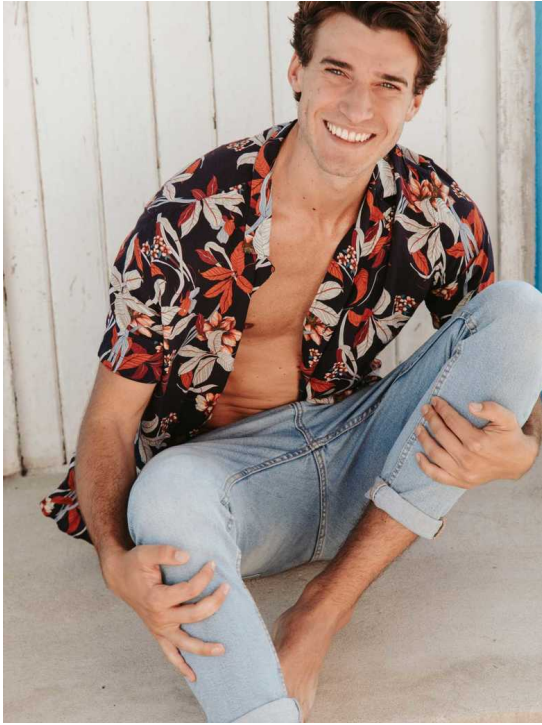

EDOARDO CORADI

HEIGHT:188 | BUST:97 | WAIST:78 | HIPS:96 | SHOES:44 | SUIT:48 | HAIR:BROWN | EYES:BLUE

NO TOYS

EDOARDO CORADI

NO TOYS

EDOARDO CORADI

NO TOYS

EDOARDO CORADI