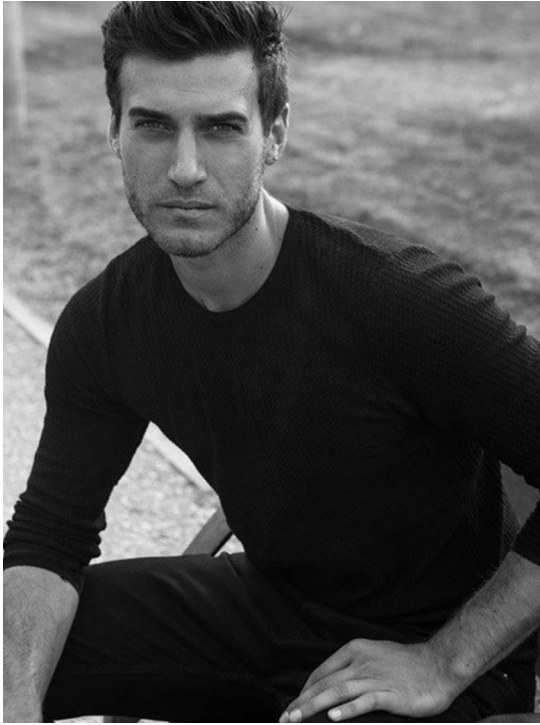

EDOARDO CORADI

NO TOYS