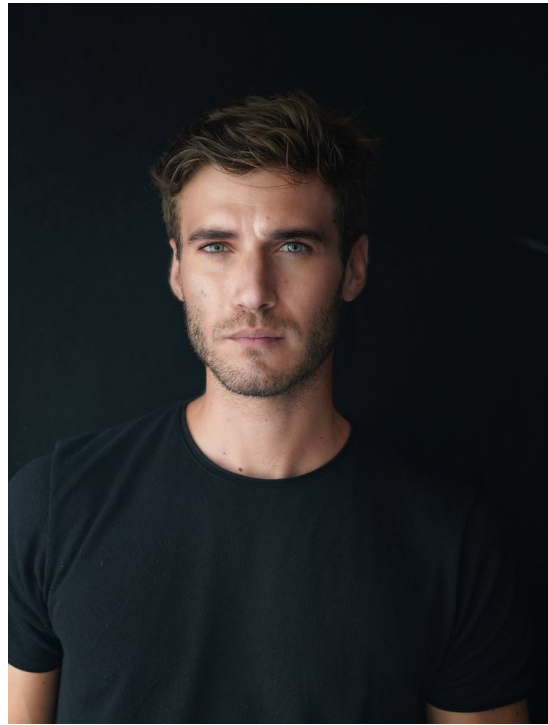

EDOARDO CORADI

HEIGHT 188 BUST 97 WAIST 78 HIPS 96 SHOES 44 SUIT 48 HAIR BROWN EYES BLUE

NO TOYS

EDOARDO CORADI

NO TOYS

EDOARDO CORADI

NO TOYS

EDOARDO CORADI

NO TOYS

EDOARDO CORADI

NO TOYS

EDOARDO CORADI

NO TOYS

EDOARDO CORADI

NO TOYS

EDOARDO CORADI