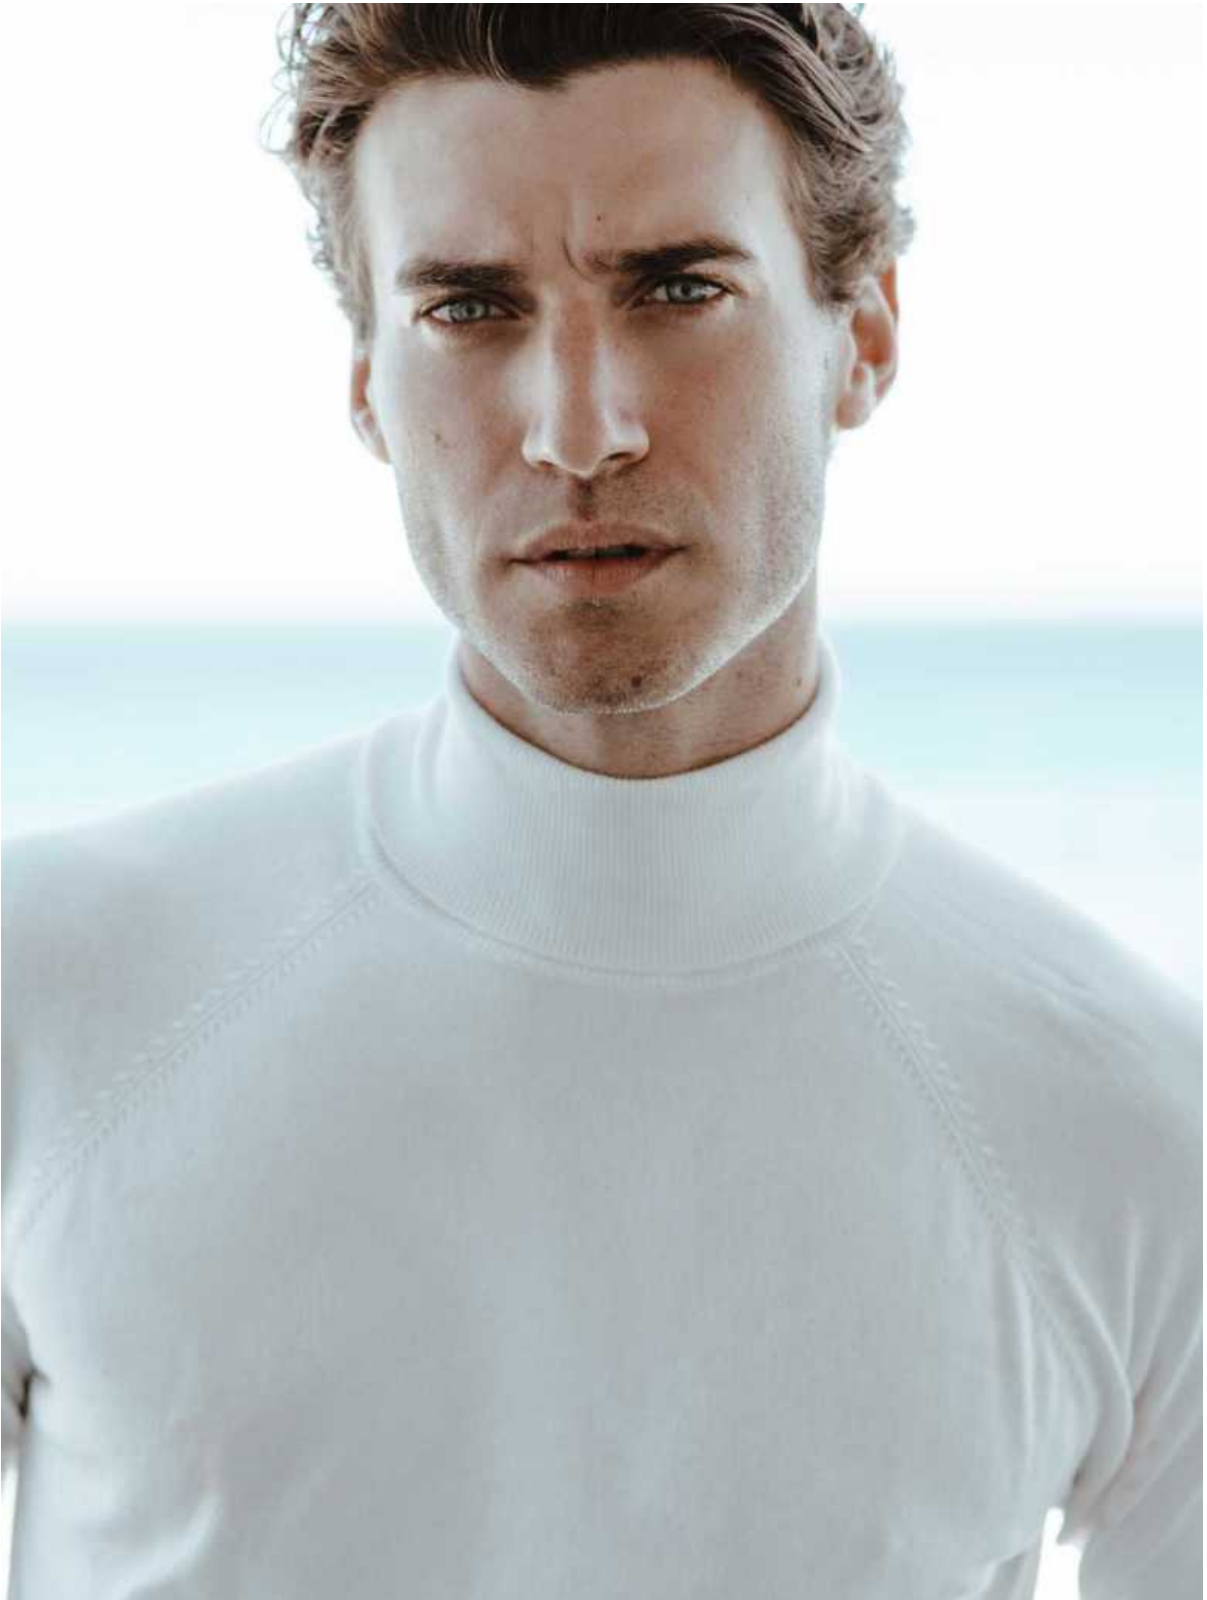

EDOARDO CORADI

HEIGHT:188 | BUST:97 | WAIST:78 | HIPS:96 | SHOES:44 | SUIT:48 | HAIR:BROWN | EYES:BLUE

NO TOYS

EDOARDO CORADI

NO TOYS

EDOARDO CORADI

NO TOYS

EDOARDO CORADI