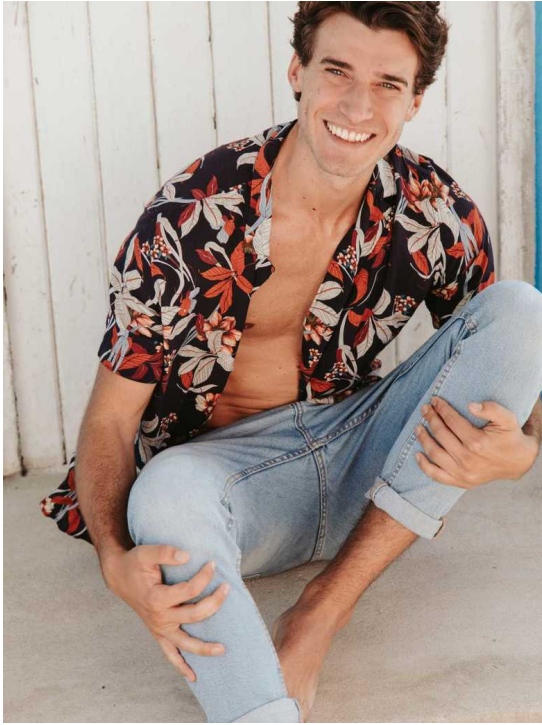

EDOARDO CORADI

HEIGHT 188 BUST 97 WAIST 78 HIPS 96 SHOES 44 SUIT 48 HAIR BROWN EYES BLUE

NO TOYS

EDOARDO CORADI

NO TOYS

EDOARDO CORADI

NO TOYS

EDOARDO CORADI