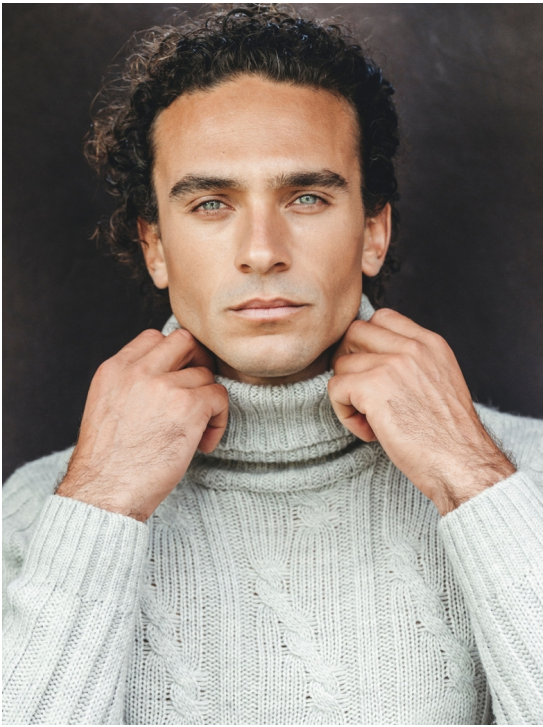

# RODERICK PIJLS

HEIGHT 185 BUST 104 WAIST 81 HIPS 97 SHOES 44 SUIT 0 HAIR BLONDE EYES BLUE

NO TOYS

RODERICK PIJLS

NO TOYS

RODERICK PIJLS

NO TOYS