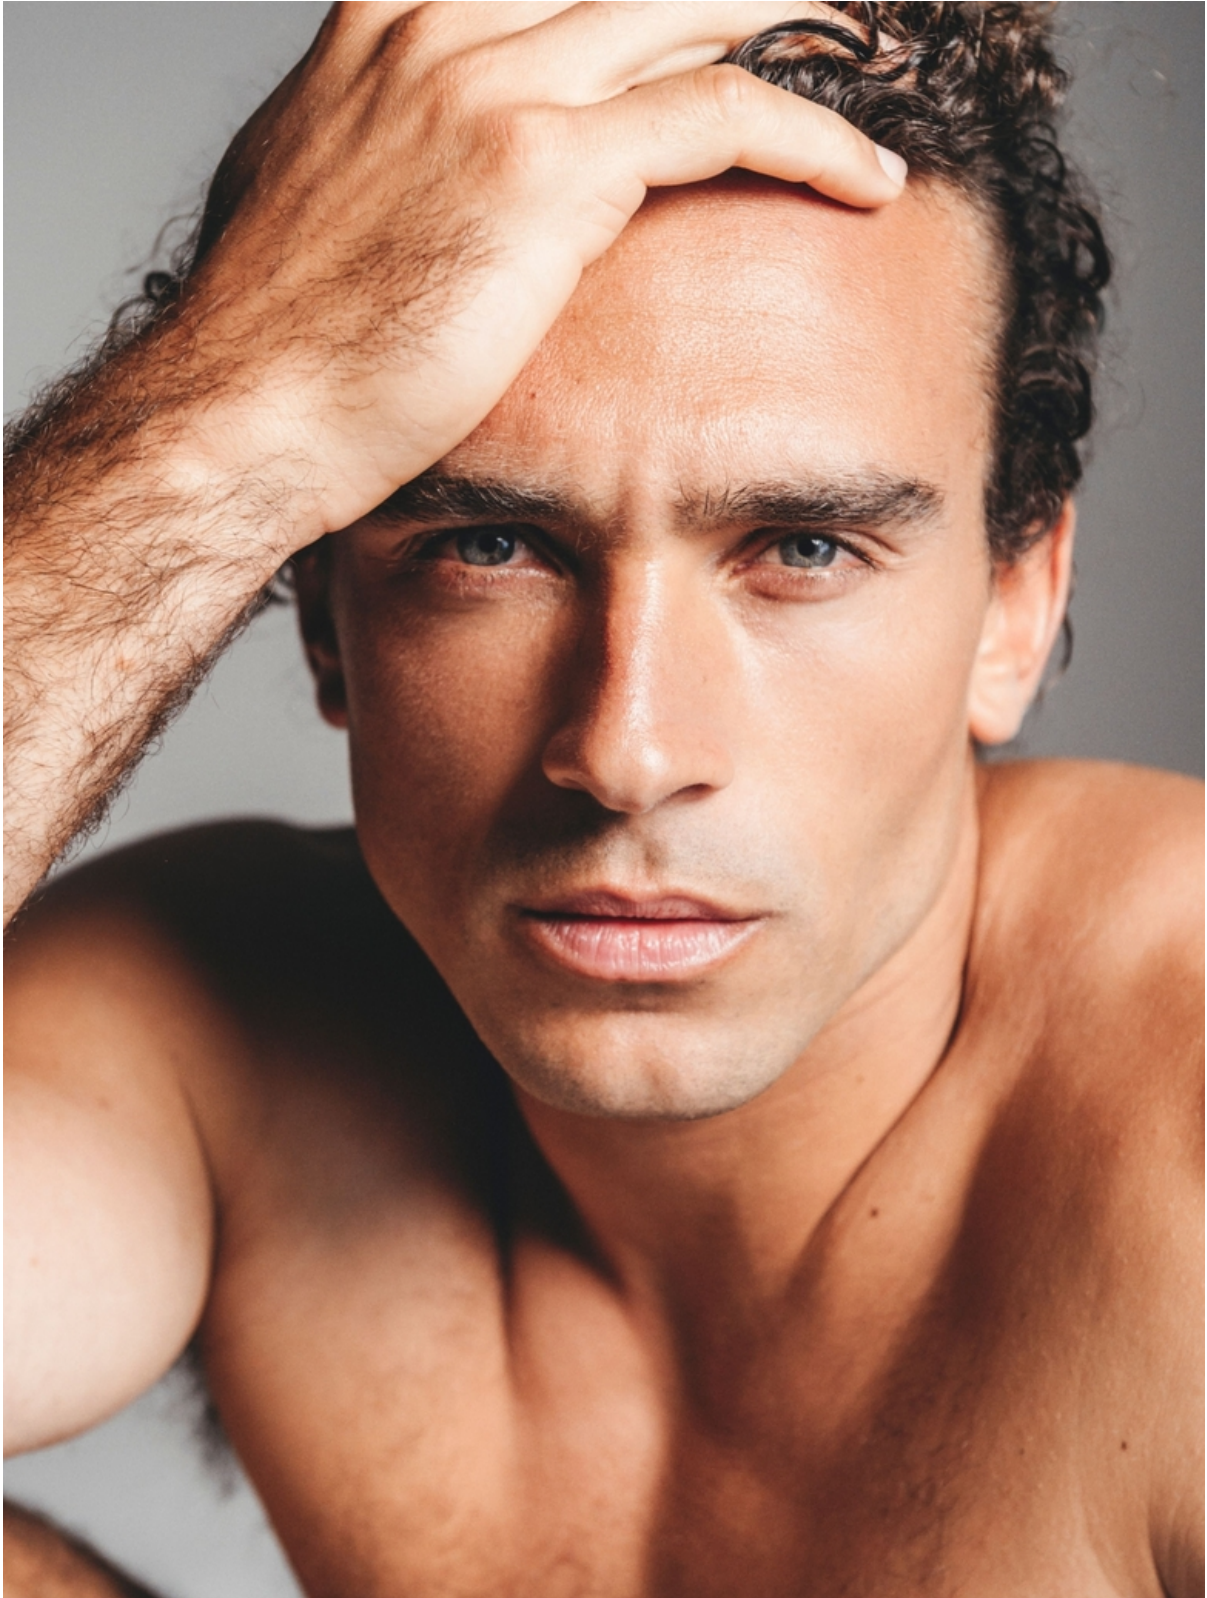

# RODERICK PIJLS

HEIGHT 185 BUST 104 WAIST 81 HIPS 97 SHOES 44 SUIT 0 HAIR BLONDE EYES BLUE

NO TOYS

RODERICK PIJLS

NO TOYS

RODERICK PIJLS

NO TOYS